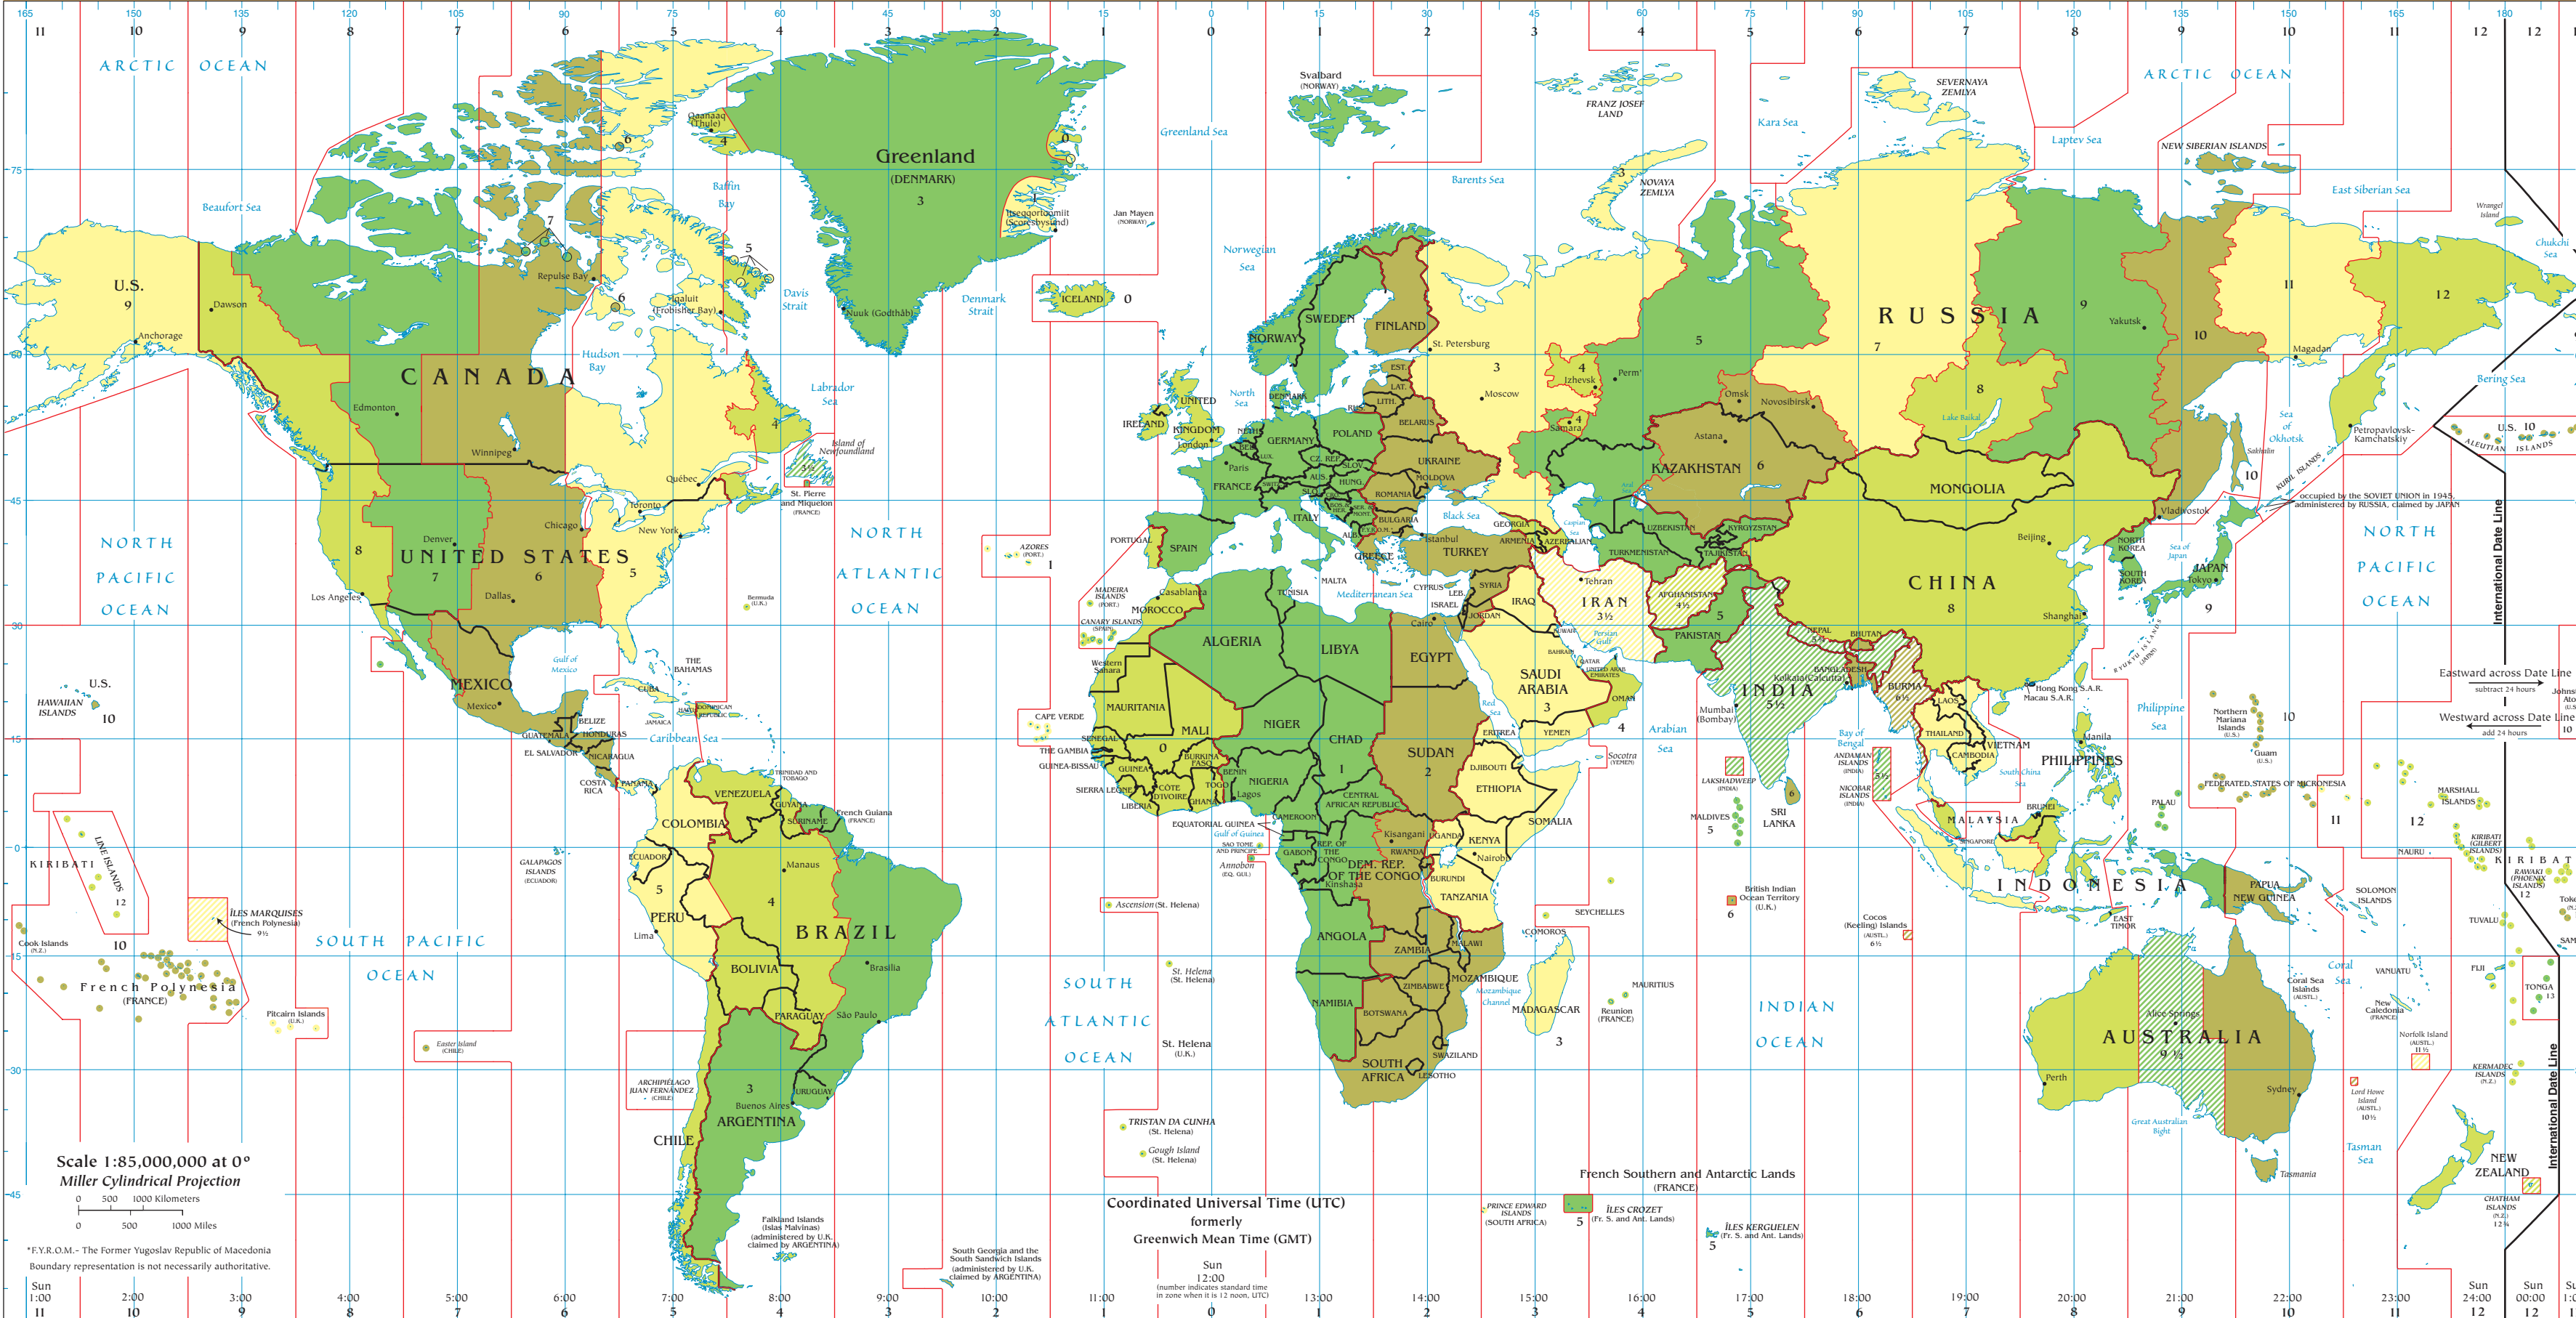

STANDARD TIME ZONES OF THE WORLD

Scale 1:85,000,000 at 0°
Miller Cylindrical Projection

*F.Y.R.O.M. - The Former Yugoslav Republic of Macedonia
Boundary representation is not necessarily authoritative.

Sun 1:00	2:00	3:00	4:00	5:00	6:00	7:00	8:00	9:00	10:00	11:00	12:00	13:00	14:00	15:00	16:00	17:00	18:00	19:00	20:00	21:00	22:00	23:00	Sun 24:00	Sun 00:00	Sun 1:00
11	10	9	8	7	6	5	4	3	2	1	0	1	2	3	4	5	6	7	8	9	10	11	12	12	11

WEST EAST

Add time zone number to local time to obtain UTC.
Subtract time zone number from UTC to obtain local time.

Subtract time zone number from local time to obtain UTC.
Add time zone number to UTC to obtain local time.