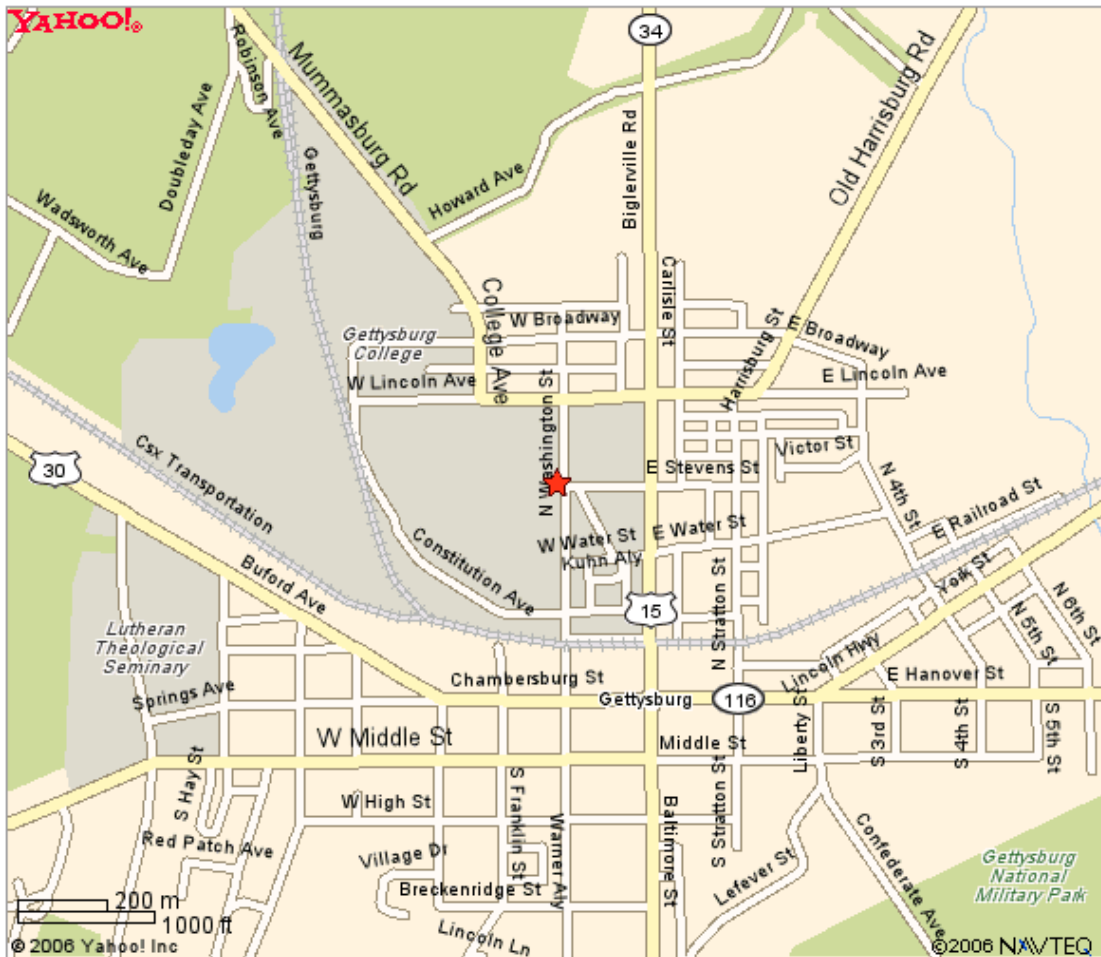

★ 300 N Washington St Gettysburg, PA 17325-1400

Gettysburg College Vicinity

The Gettysburg College Campus