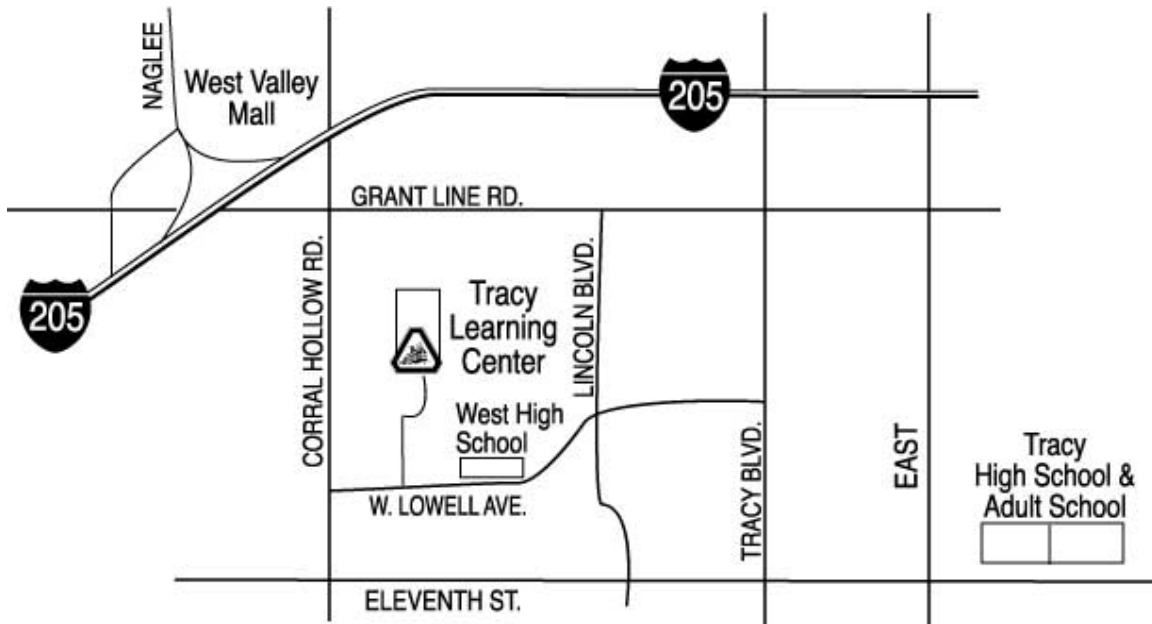

San Joaquin Delta College Stockton Campus

5151 Pacific Avenue, Stockton CA 95207
General Information +1-209-954-5151

CAMPUS MAP

San Joaquin Delta College

Campus Map
San Joaquin Delta College
Stockton

Stockton Campus

Manteca Center

5298 Brunswick Road (Lathrop Road & Highway 99) just north of Manteca
General Information +1-209-954-5151

Tracy Learning Center

The Tracy Learning Center is located in the city of Tracy at 1895 W. Lowell Avenue (Corner of Lowell and Corral Hollow Road, adjacent to Merrill West High School or approximately two miles west of Tracy Boulevard)
+1-209-833-7900.