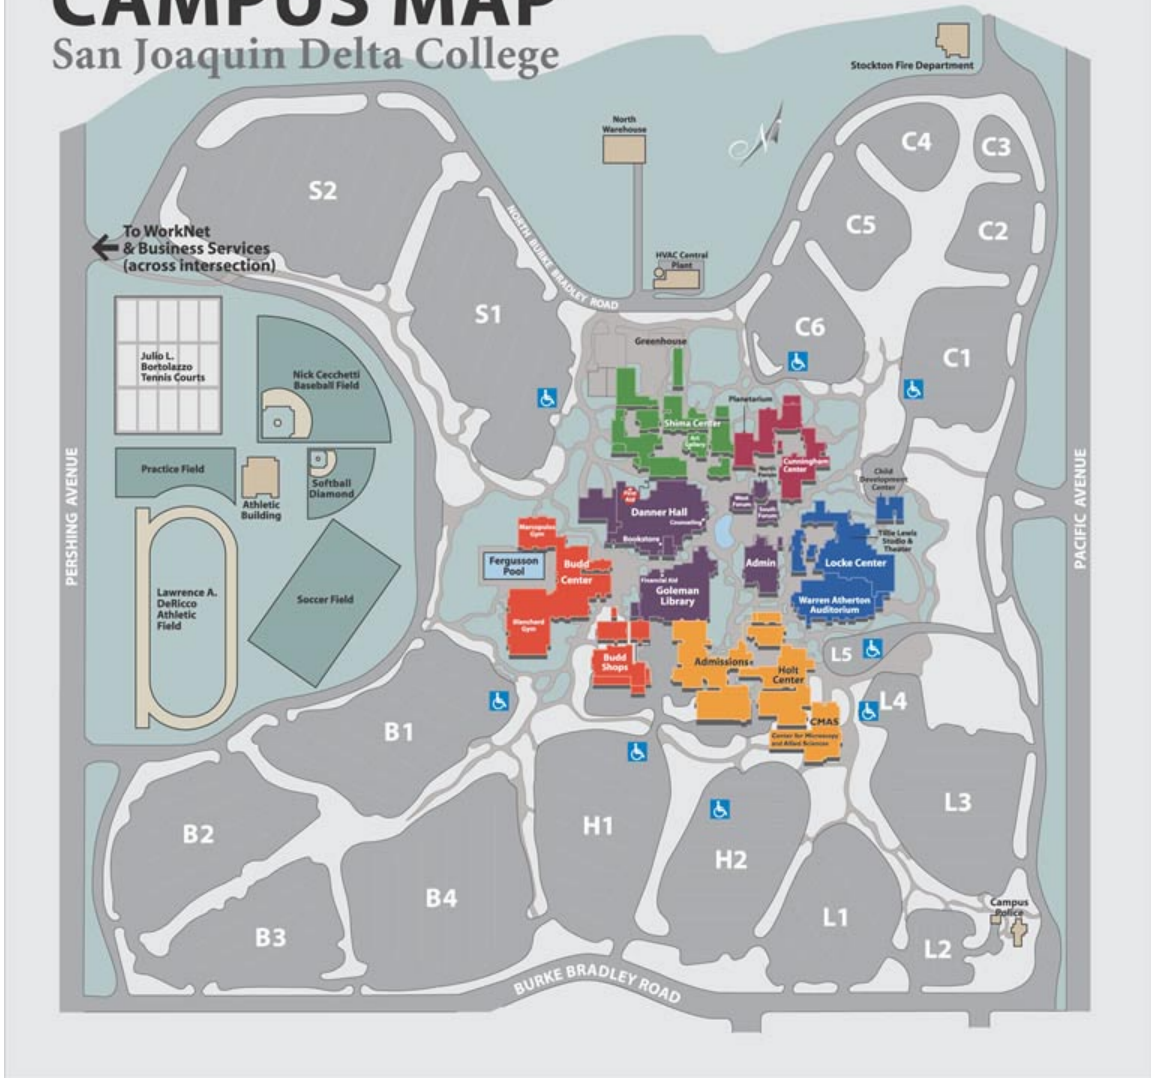

San Joaquin Delta College Stockton Campus

5151 Pacific Avenue, Stockton CA 95207
General Information +1-209-954-5151

CAMPUS MAP

San Joaquin Delta College

Campus Map
San Joaquin Delta College
Stockton

Stockton Campus

Manteca Center

5298 Brunswick Road (Lathrop Road & Highway 99) just north of Manteca
General Information +1-209-954-5151

Tracy Learning Center

The Tracy Learning Center is located in the city of Tracy at 1895 W. Lowell Avenue (Corner of Lowell and Corral Hollow Road, adjacent to Merrill West High School or approximately two miles west of Tracy Boulevard)
+1-209-833-7900.