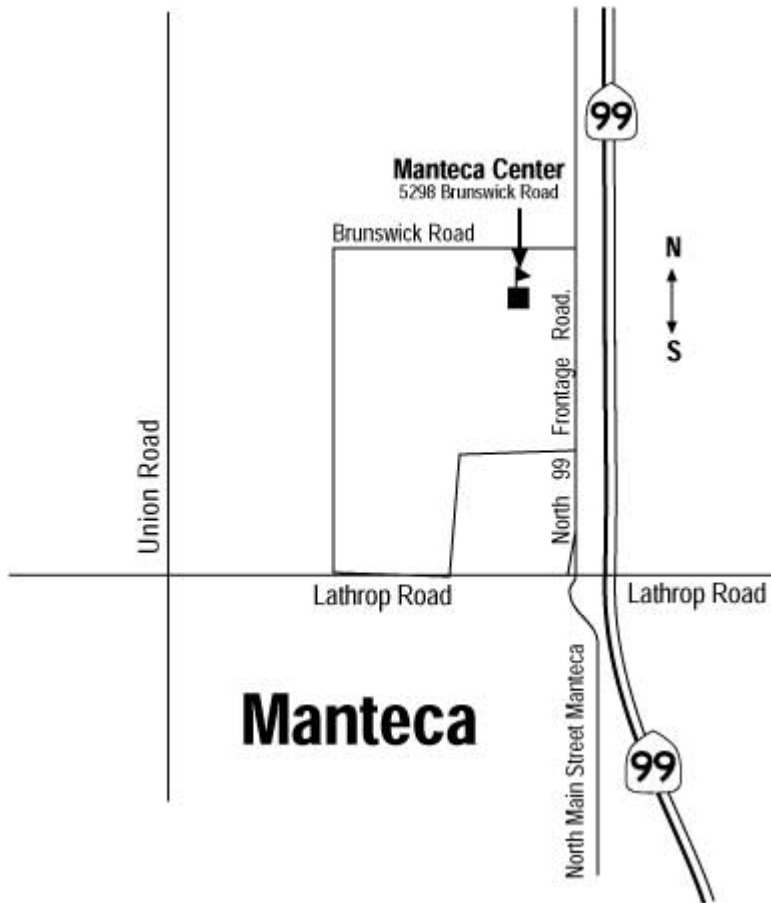

San Joaquin Delta College Stockton Campus

5151 Pacific Avenue, Stockton CA 95207
General Information +1-209-954-5151

CAMPUS MAP

San Joaquin Delta College

Campus Map
San Joaquin Delta College
Stockton

Stockton Campus

Manteca Center

5298 Brunswick Road (Lathrop Road & Highway 99) just north of Manteca
General Information +1-209-954-5151

Tracy Learning Center

The Tracy Learning Center is located in the city of Tracy at 1895 W. Lowell Avenue (Corner of Lowell and Corral Hollow Road, adjacent to Merrill West High School or approximately two miles west of Tracy Boulevard)
+1-209-833-7900.