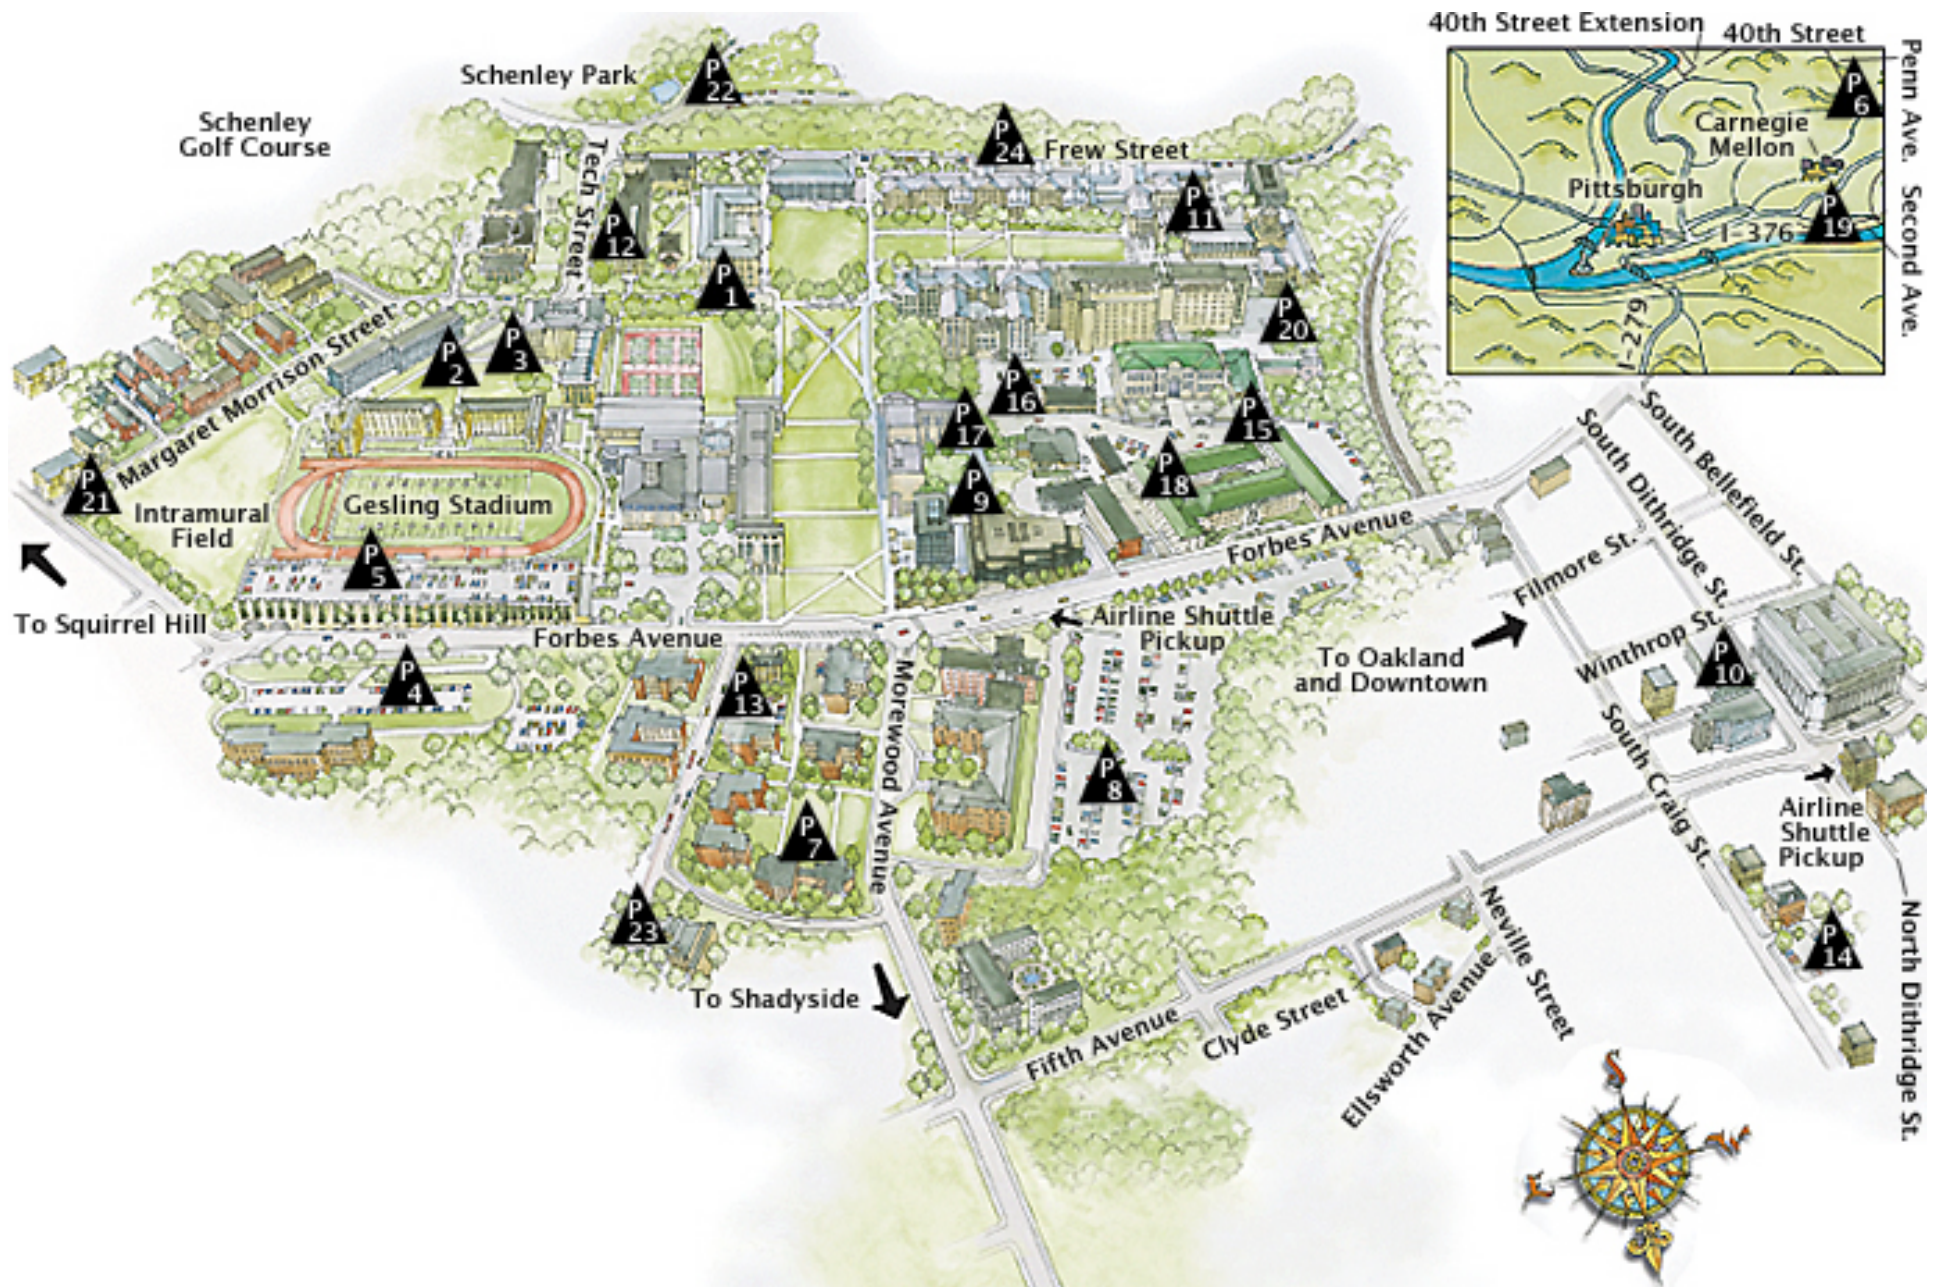

* Off campus, see inset

Parking Areas

Parking Areas

P1. Fine Arts 	P9. Warner	P17. Purnell Center**
P2. Sororities	P10. Dithridge Street Garage 	P18. 4902 Forbes
P3. Children's School	P11. Porter-Hamerschlag-Wean 	P19. Pittsburgh Technology Center*
P4. Doherty**	P12. Tech Street***	P20. Junction Hollow
P5. East Campus Garage**	P13. Alumni House** 	P21. Margaret Morrison Street
P6. 6555 Penn Avenue	P14. Whitfield Hall 	P22. Schenley Park
P7. Fraternities	P15. Hamburg Hall ** 	P23. Bramer House** 
P8. Morewood** 	P16. West Campus	P24. Frew Street*** 

*

Off campus, see inset

**

These campus lots are open to visitors after 5 p.m. and on weekends. In addition, there are meters on the east side of Morewood parking lot for daytime use.

City parking meters

Wheelchair-accessible parking

Carnegie Mellon University West

Carnegie Mellon University - West Coast Campus
Building 23
MS 23-11
Moffett Field, CA 94035

At the entrance to Moffett Field, proceed to the guard gate where you will be required to show a valid US drivers license. Once you proceed through security gate get into your right lane before you approach the "Y" in the road in about 200 yards. Continuing in the right lane as the road bends right, a Chapel will be on your right. Carnegie Mellon's Building 23 is directly to your left). Make an immediate left into the Building 23 parking lot. You are now in the back of Building 23). Follow the signs/lights to the main entrance in the front of the building.