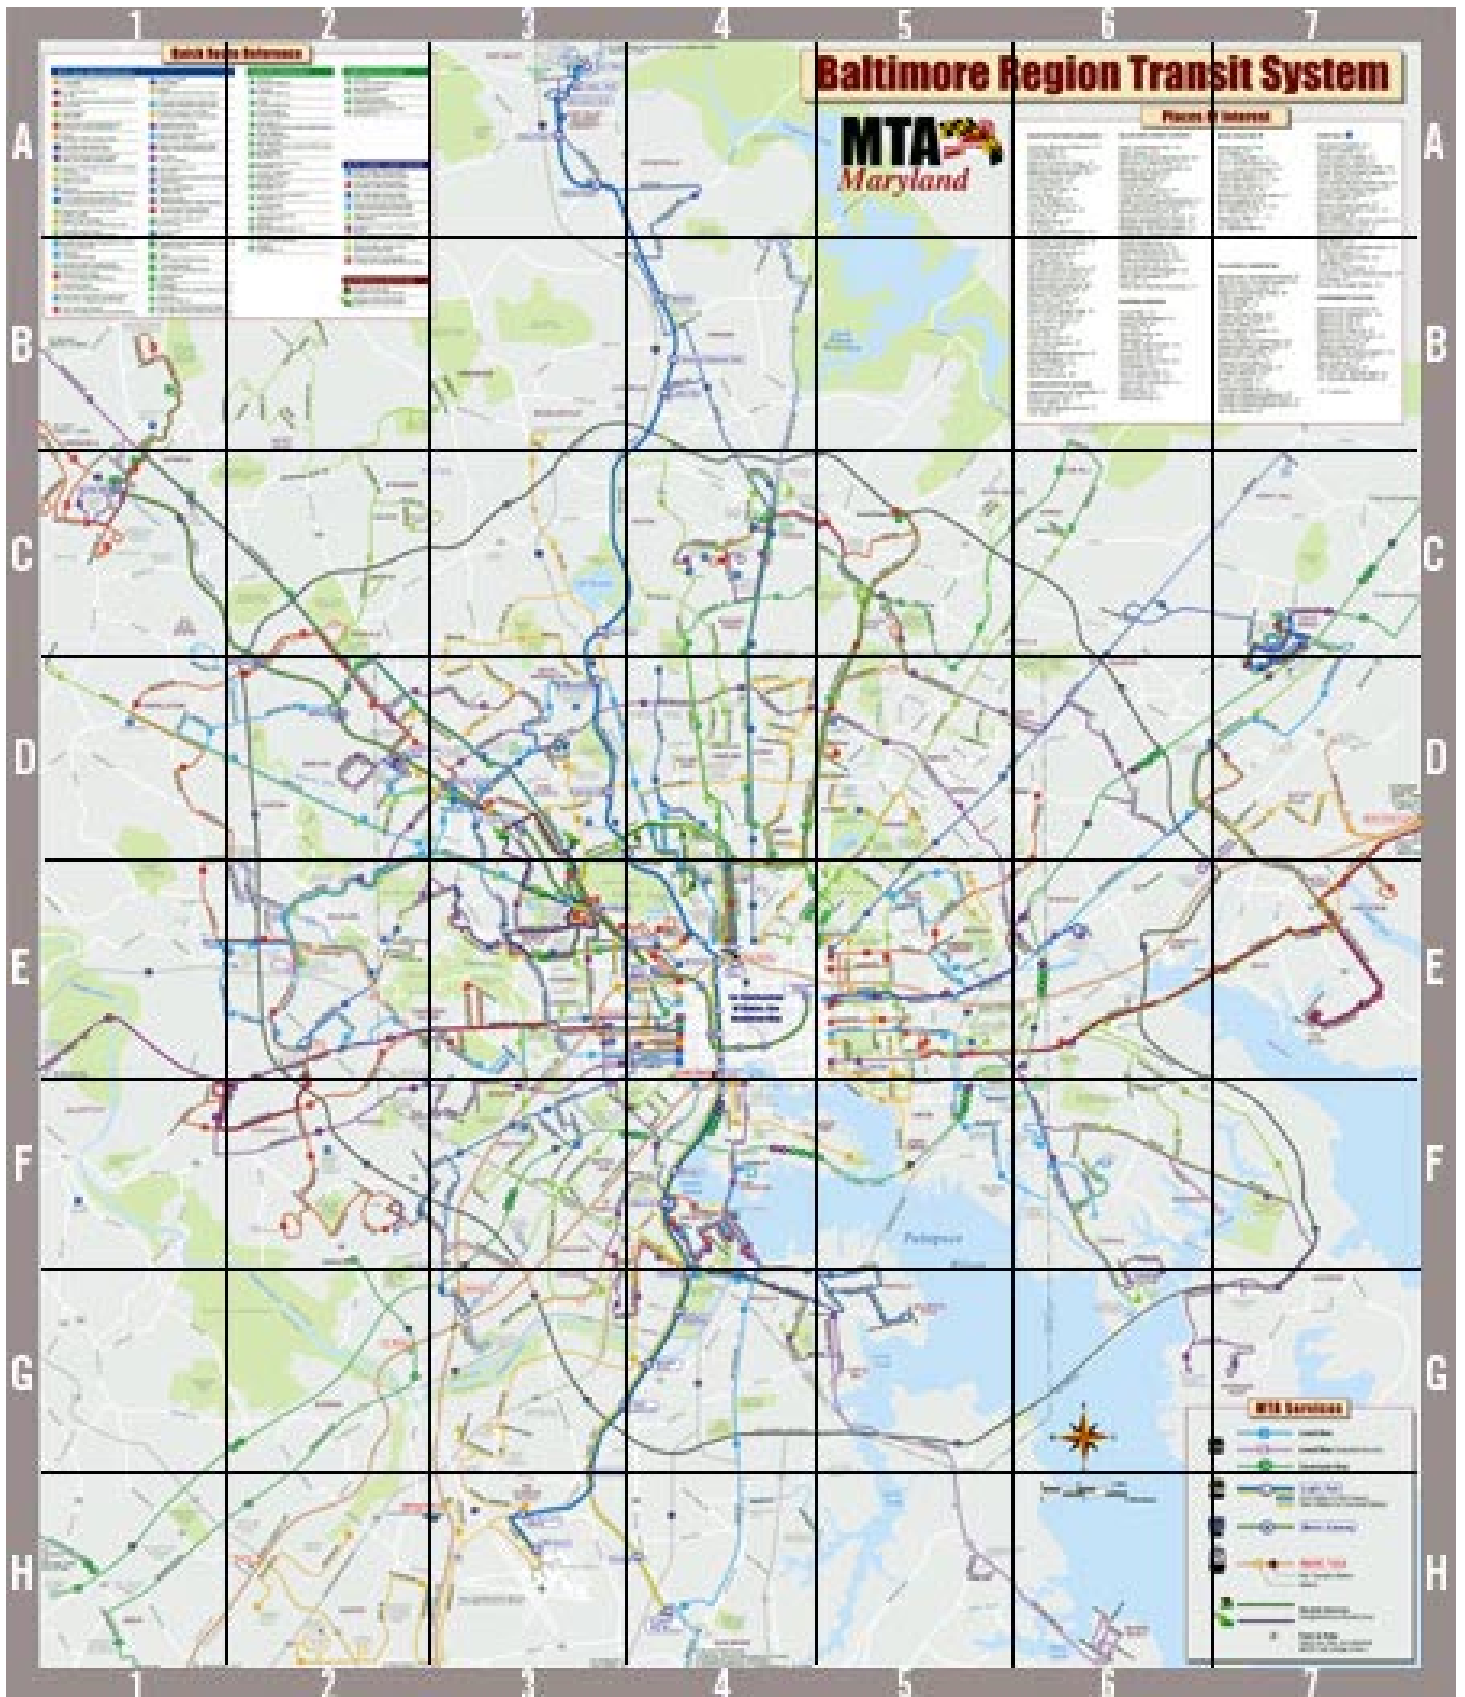

Downtown Baltimore
Maryland Transit Administration

Downtown Baltimore – Camden Yards and Inner Harbor

Baltimore Metro Subway

Baltimore Light Rail

Camden Yard Station

MARC Rail

Baltimore Regional Transit