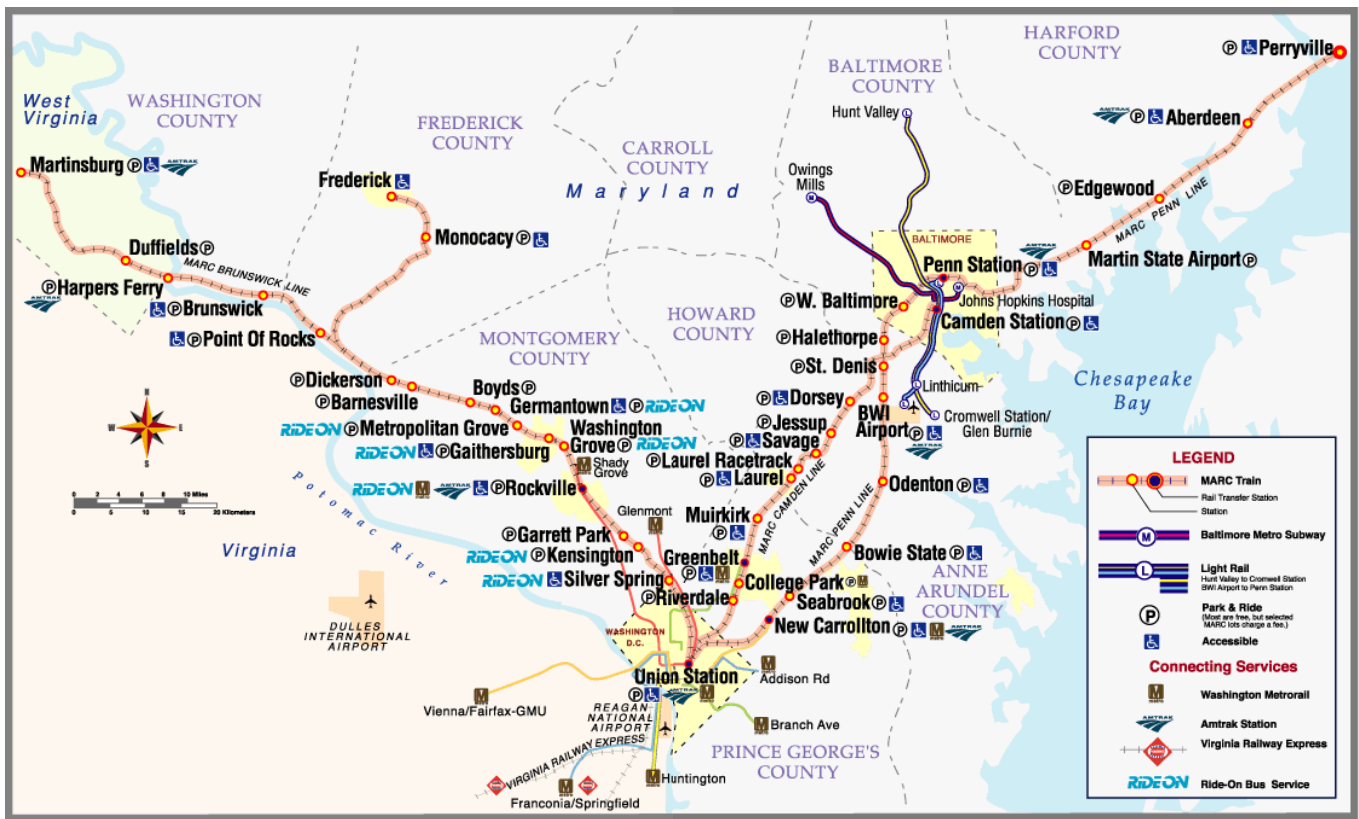

Downtown Baltimore
Maryland Transit Administration

Downtown Baltimore – Camden Yards and Inner Harbor

Baltimore Metro Subway

Baltimore Light Rail

Camden Yard Station

MARC Rail

Baltimore Regional Transit