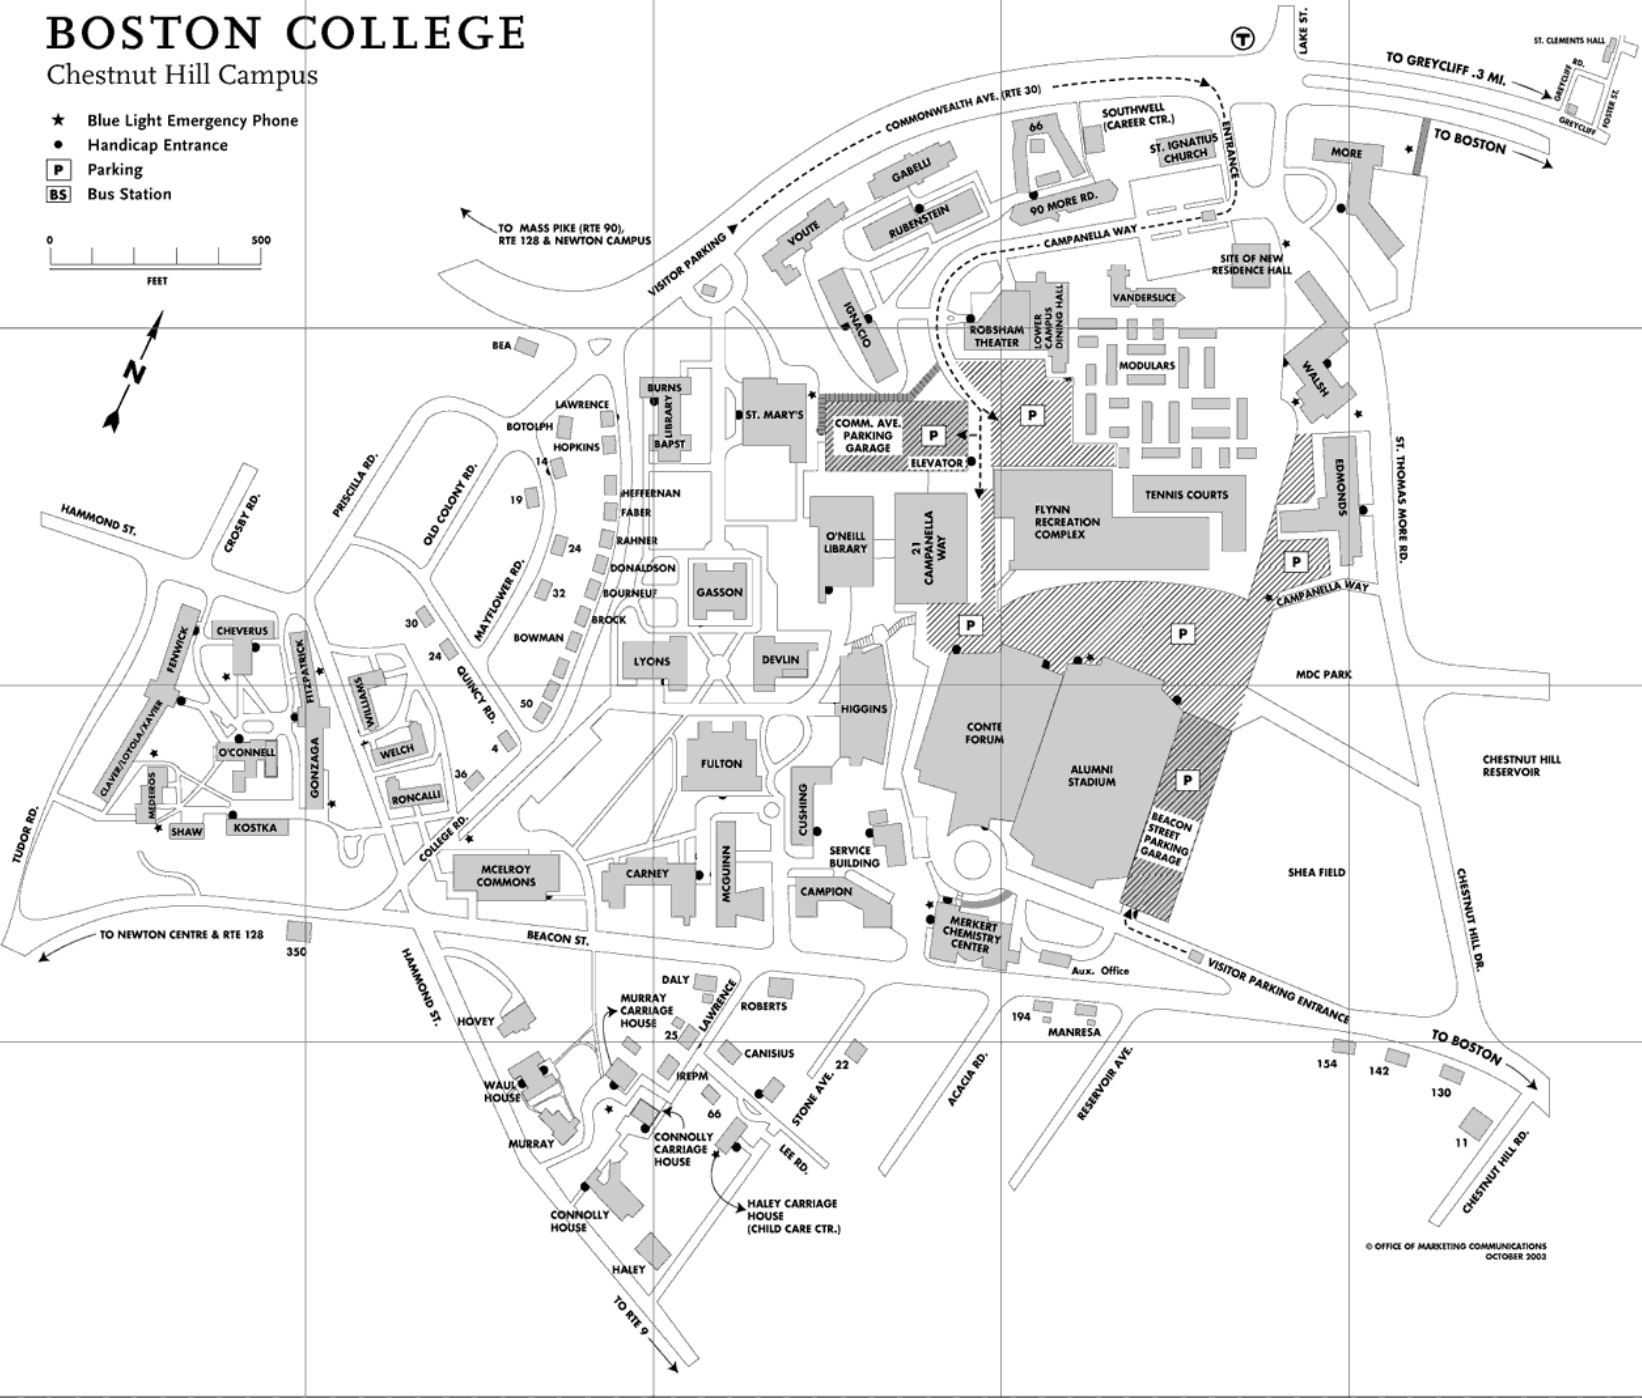

# BOSTON COLLEGE

# Chestnut Hill Campus

First locate your destination in the alphabetical listing of buildings and then find it by using the coordinates on the grid map above.

<b>Name</b>	<b>Location</b>	<b>Name</b>	<b>Location</b>	<b>Name</b>	<b>Location</b>
Alumni Stadium	D2&3	Flynn Student Rec. Complex	D2	90 More Road	D1
Bapst/Burns Library	B&C2	Fulton Hall	C3	Murray Carriage House	B4
Bea House	B2	Gabelli Hall	C1	Murray House	B4
142 Beacon St.	E4	Gasson Hall	C2	O'Connell House	A3
194 Beacon St.	D3	Gonzaga Hall	A&B3	O'Neill Library	C2
Botolph House	B2	Greycliff Hall	E1	Parking Garage (Comm. Ave.)	C2
Bourneuf House	B2	Haley Carriage House (Childcare Center)	C4	Parking Garage (Beacon St.)	D3
Bowman AHANA Center	B2	Haley House	B&C4	24 Quincy Rd.	B2
Brock House	B2	Heffernan House	B2	30 Quincy Rd.	B2
21 Campanella Way	C2	Higgins Hall	C2&3		