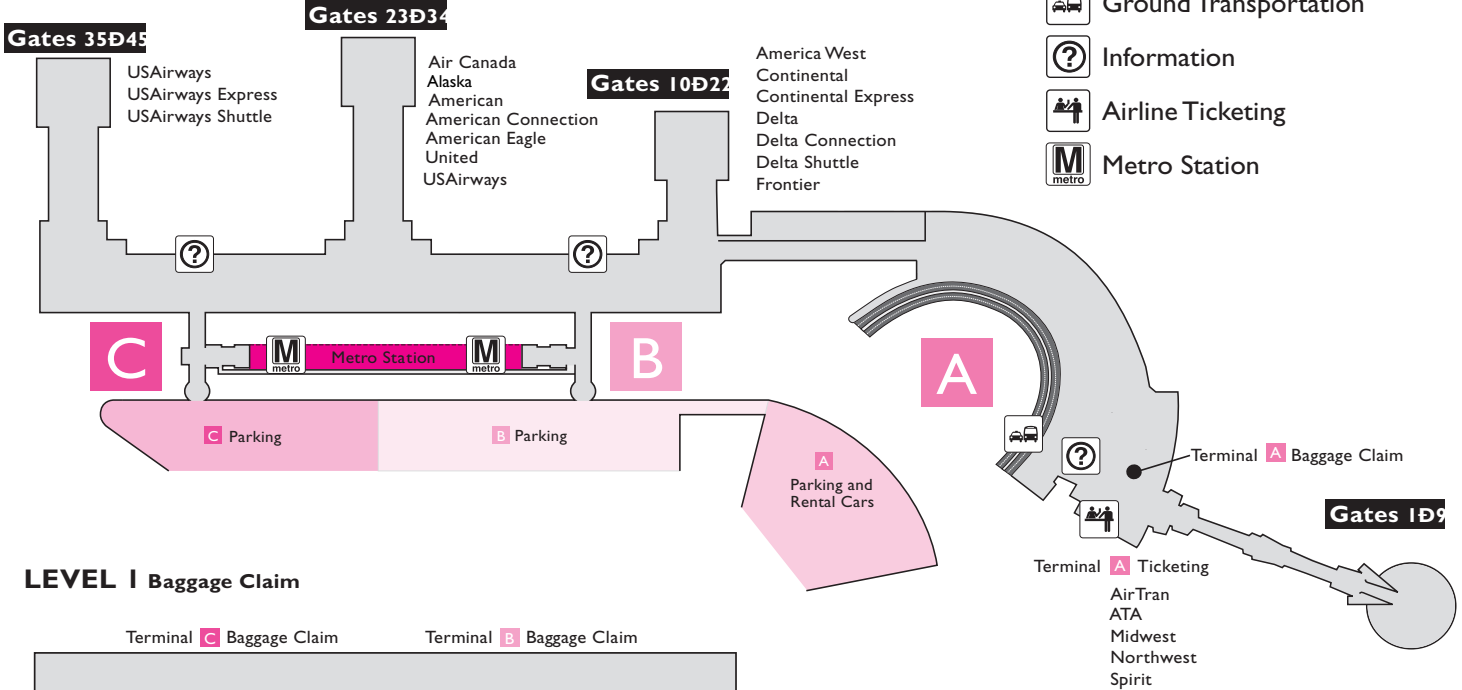

RONALD REAGAN WASHINGTON NATIONAL AIRPORT

LEVEL 3 Ticketing/Check-In

Terminal C Ticketing	Terminal B Ticketing
Air Canada	American
United	AmericaWest
US Airways	Continental
	Delta
	Frontier

LEVEL 2 Concourses/Gates

LEVEL I Baggage Claim