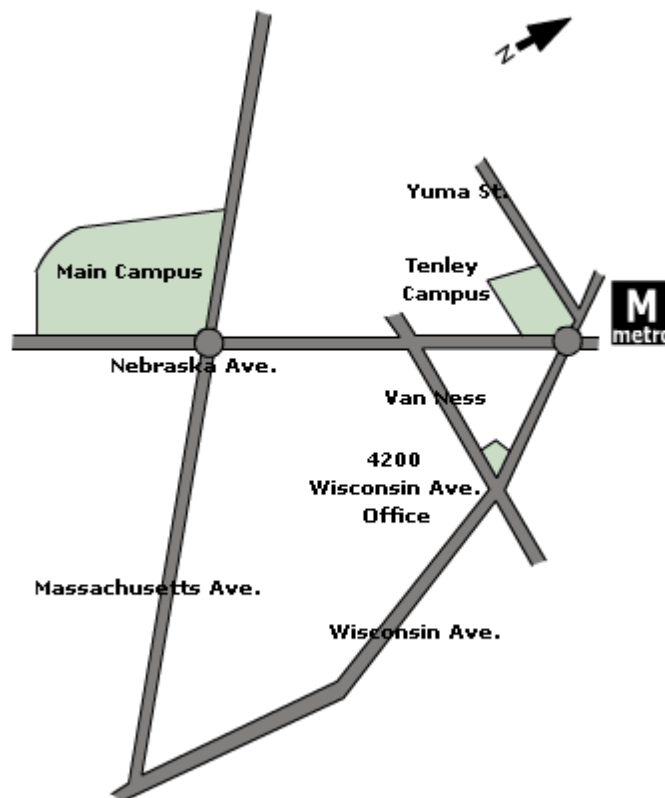

From Interstate 495 (Capital Beltway), take exit 39 and carefully follow the signs for River Road (Maryland Route 190) east toward Washington. Continue east on River Road to the fifth traffic light. Turn right onto Goldsboro Road (Maryland Route 614). At the first traffic light, turn left onto Massachusetts Avenue (Maryland Route 396). Continue on Massachusetts Avenue for about two miles, through the first traffic circle (Westmoreland Circle). About on mile further on, enter a second traffic circle (Ward Circle). Take the first right turn out of the circle, onto Nebraska Avenue. The campus is on your right.

From Nebraska Avenue, you may enter the university's visitor parking lot by turning left at the first traffic light onto New Mexico Avenue and then left into the parking lot adjacent to the Metropolitan Memorial United Methodist Church. Or you may drive directly onto the campus by driving past the first traffic light on Nebraska Avenue and turning right at the first gate. Very shortly, you will see a campus map on the right. It will direct you to the The Admissions Welcome Center, located in Centennial Hall.

BY METRO BUS OR RAIL

[Metro Map](#)

From Union Station, National Airport or downtown Washington: Washington's Metrorail opens 5:30 a.m. weekdays 8:00 a.m. weekends. It closes at midnight Sunday to Thursday. Friday and Saturday nights, it stays open until 2:00 a.m. The closest Metro stop to American University is Tenleytown/AU (also called Tenley Circle) on the Red Line. Metro buses run regularly from Tenley Circle to American's campus, less than a mile away. Metro can provide you information on specific route and timetables for buses and trains. Call its information service at (202) 637-7000, or you can contact the Admissions Office for a free AU shuttle pass and schedule information for AU's campus shuttle.

Useful links:*

[American University Facilities Guide](#)
[DCMAPS](#)
[MapQuest](#)
[Maps On Us](#)
[Microsoft Expedia Maps](#)
[Yahoo! Maps](#)

*Inclusion of external links does not indicate endorsement by the University.