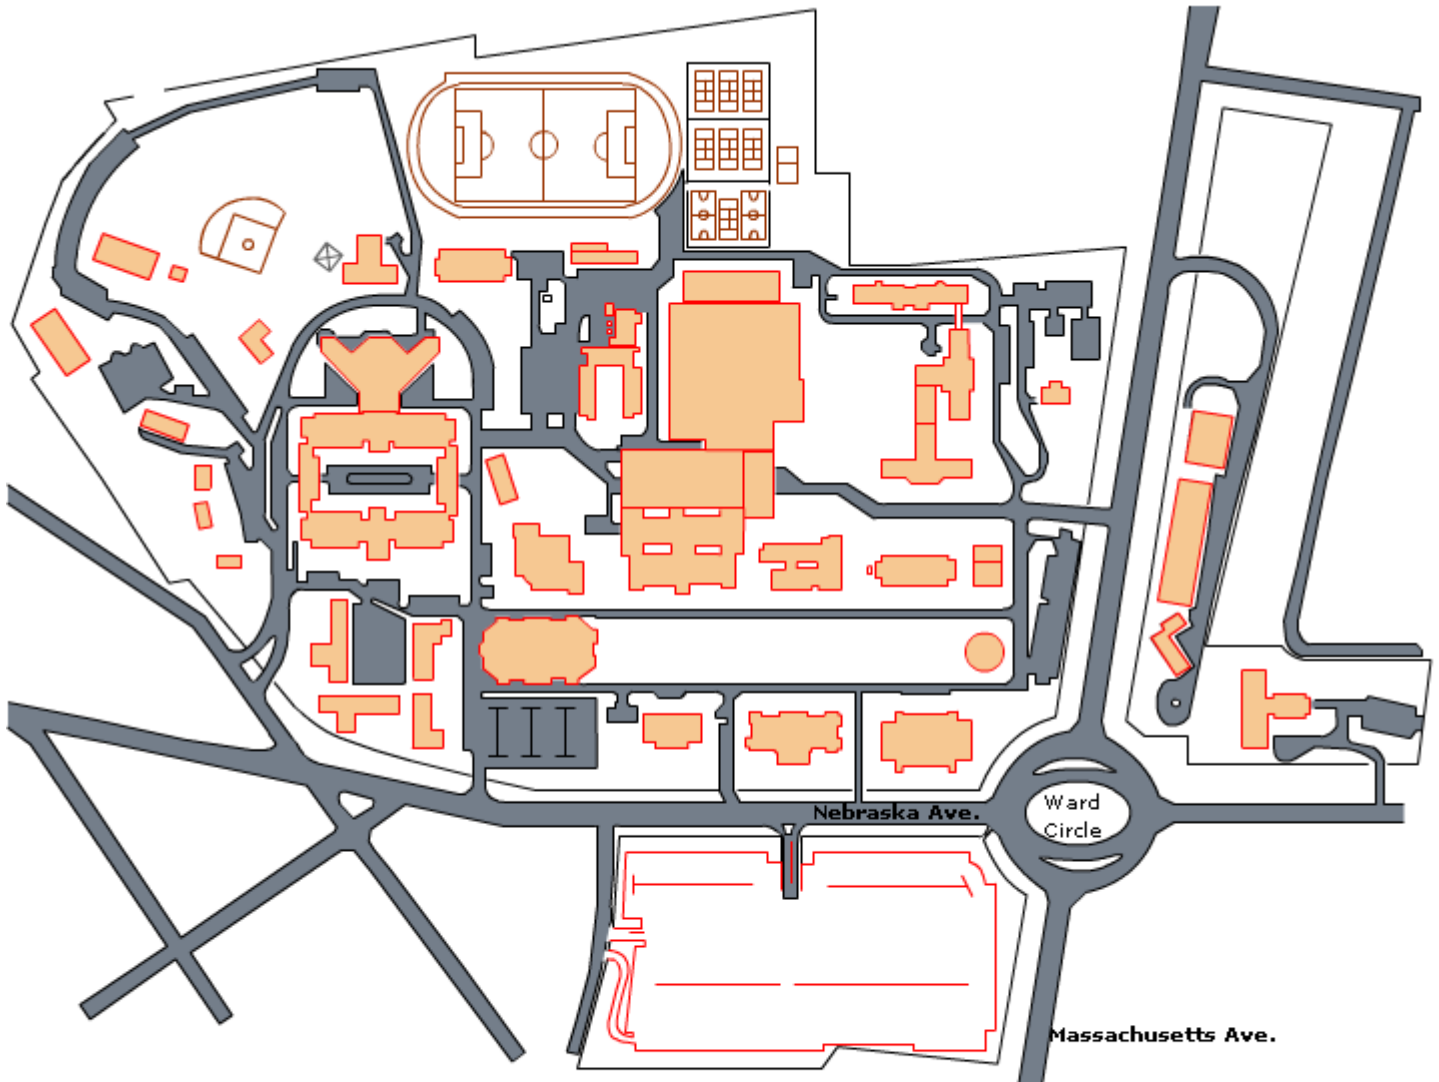

Useful links:*

[American University Facilities Guide](#)
[DCMAPS](#)
[MapQuest](#)
[Maps On Us](#)
[Microsoft Expedia Maps](#)
[Yahoo! Maps](#)

*Inclusion of external links does not indicate endorsement by the University.

AU main campus map
(building names are at bottom)

[Maps Home](#) | [Main Campus](#) | [Tenley](#) | [4200 Office](#) | [New Mexico](#) | [Brandywine](#)

Asbury | Battelle | Beeghly | Bender Arena | Bender Library | BIC | Broadcast | Butler Pav. | Centennial | Child Dev. Ctr. | Clark | Financial Aid | Garage | Gray | Hamilton | HR | Hughes | Hurst | Intramural Fields | Katzen | Kay | Kogod | Kreeger | Leonard | Letts-Anderson | Mary Graydon | McCabe | McDowell | McKinley | Nebraska Hall | Nebraska Lot | Osborn | President | Public Safety | Reeves | Rockwood | Roper | SIS | SIS Annex | Tennis & BBall | Ward | Watkins