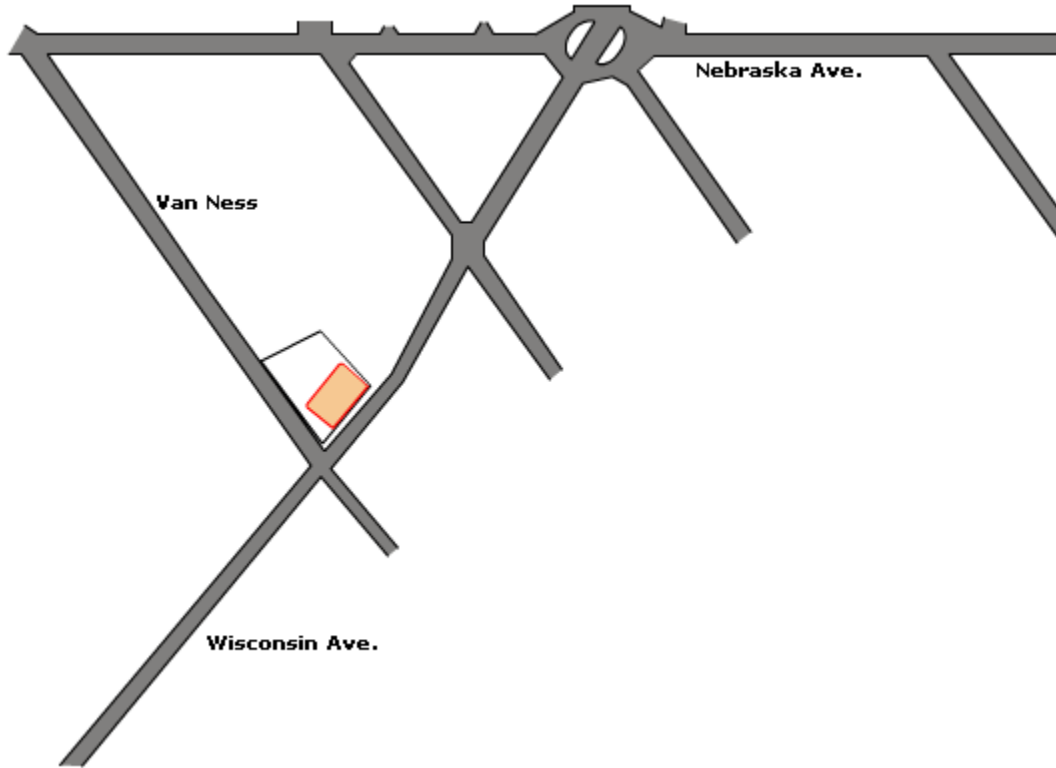

BY CAR

From northeast of Washington (New York, Philadelphia, Baltimore), follow Interstate 95 south to Interstate 495 west toward Silver Spring. See from Interstate 495 (Capital Beltway).

From south or west of Washington (Norfolk, Richmond, Charlottesville) follow interstate 95 north or Interstate 66 east to Interstate 495, the Capital Beltway. Follow Interstate 495 north. See from Interstate 495 (Capital Beltway).

From northwest of Washington (western Pennsylvania, western Maryland), follow Interstate 270 south. Where Interstate 270 divides, follow the right-hand branch toward norther Virginia (not towards Washington). Merge with Interstate 495, the Capital Beltway, and soon afterwards take exit 39, River Road. See from Interstate 495 (Capital Beltway).

From Interstate 495 (Capital Beltway), take exit 39 and carefully follow the signs for River Road (Maryland Route 190) east toward Washington. Continue east on River Road to the fifth traffic light. Turn right onto Goldsboro Road (Maryland Route 614). At the first traffic light, turn left onto Massachusetts Avenue (Maryland Route 396). Continue on Massachusetts Avenue for about two miles, through the first traffic circle (Westmoreland Circle). About on mile further on, enter a second traffic circle (Ward Circle). Take the first right turn out of the circle, onto Nebraska Avenue. The campus is on your right.

*entire campus is wireless enabled

Tenley Campus Map

[Maps Home](#) | [Main Campus](#) | [Tenley](#) | [4200 Office](#) | [New Mexico](#) | [Brandywine](#)

4200 Wisconsin Ave. Office

[Maps Home](#) | [Main Campus](#) | [Tenley](#) | [4200 Office](#) | [New Mexico](#) | [Brandywine](#)