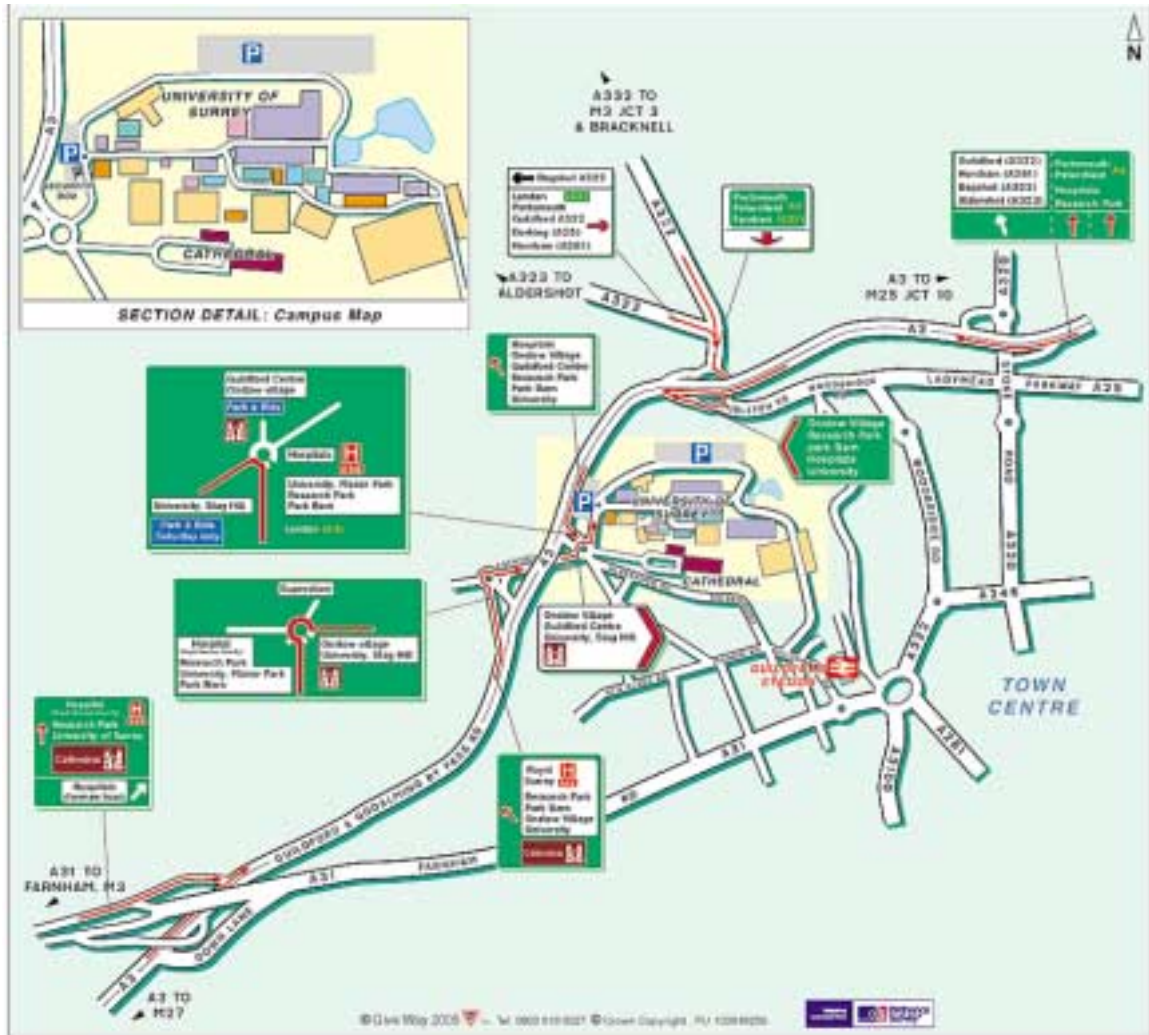

### School of Management

	16
--	----

Information Centre	15
International Office	14
Lakeside Restaurant	16
Launderette	12
Lecture Theatres A-M	13
Leggett Building 1-23 (Teaching Block)	6
Lewis Elton Art Gallery	9
Library, University	9
Media Services	10
Marketing & Public Affairs	15/10
Mullens Building	10
Nodus Building	2
Oak House	18
- Ivy Room Restaurant	18
- Oak Suite	18
- Roots Café Bar	18
- Seasons Restaurant	18
Performing Arts Technology Studios (PATS)	5
Philip Marchant Building	14
Post Office	12
Quiet Centre	7
Rushes Restaurant	12
Safety Office	AX
Security Office (open 24 hrs)	15
Senate House	15
Shop	12
Sorrento Coffee Shop	16
Student Advice & Information Service	17a
Student Care Services	18
Student Counselling Service	23
Teaching Block	6
Union House (Students' Union)	19
UniDirect	2
UniSport Centre	1
UniS Print	10
UniS Television	10
Wates House	8