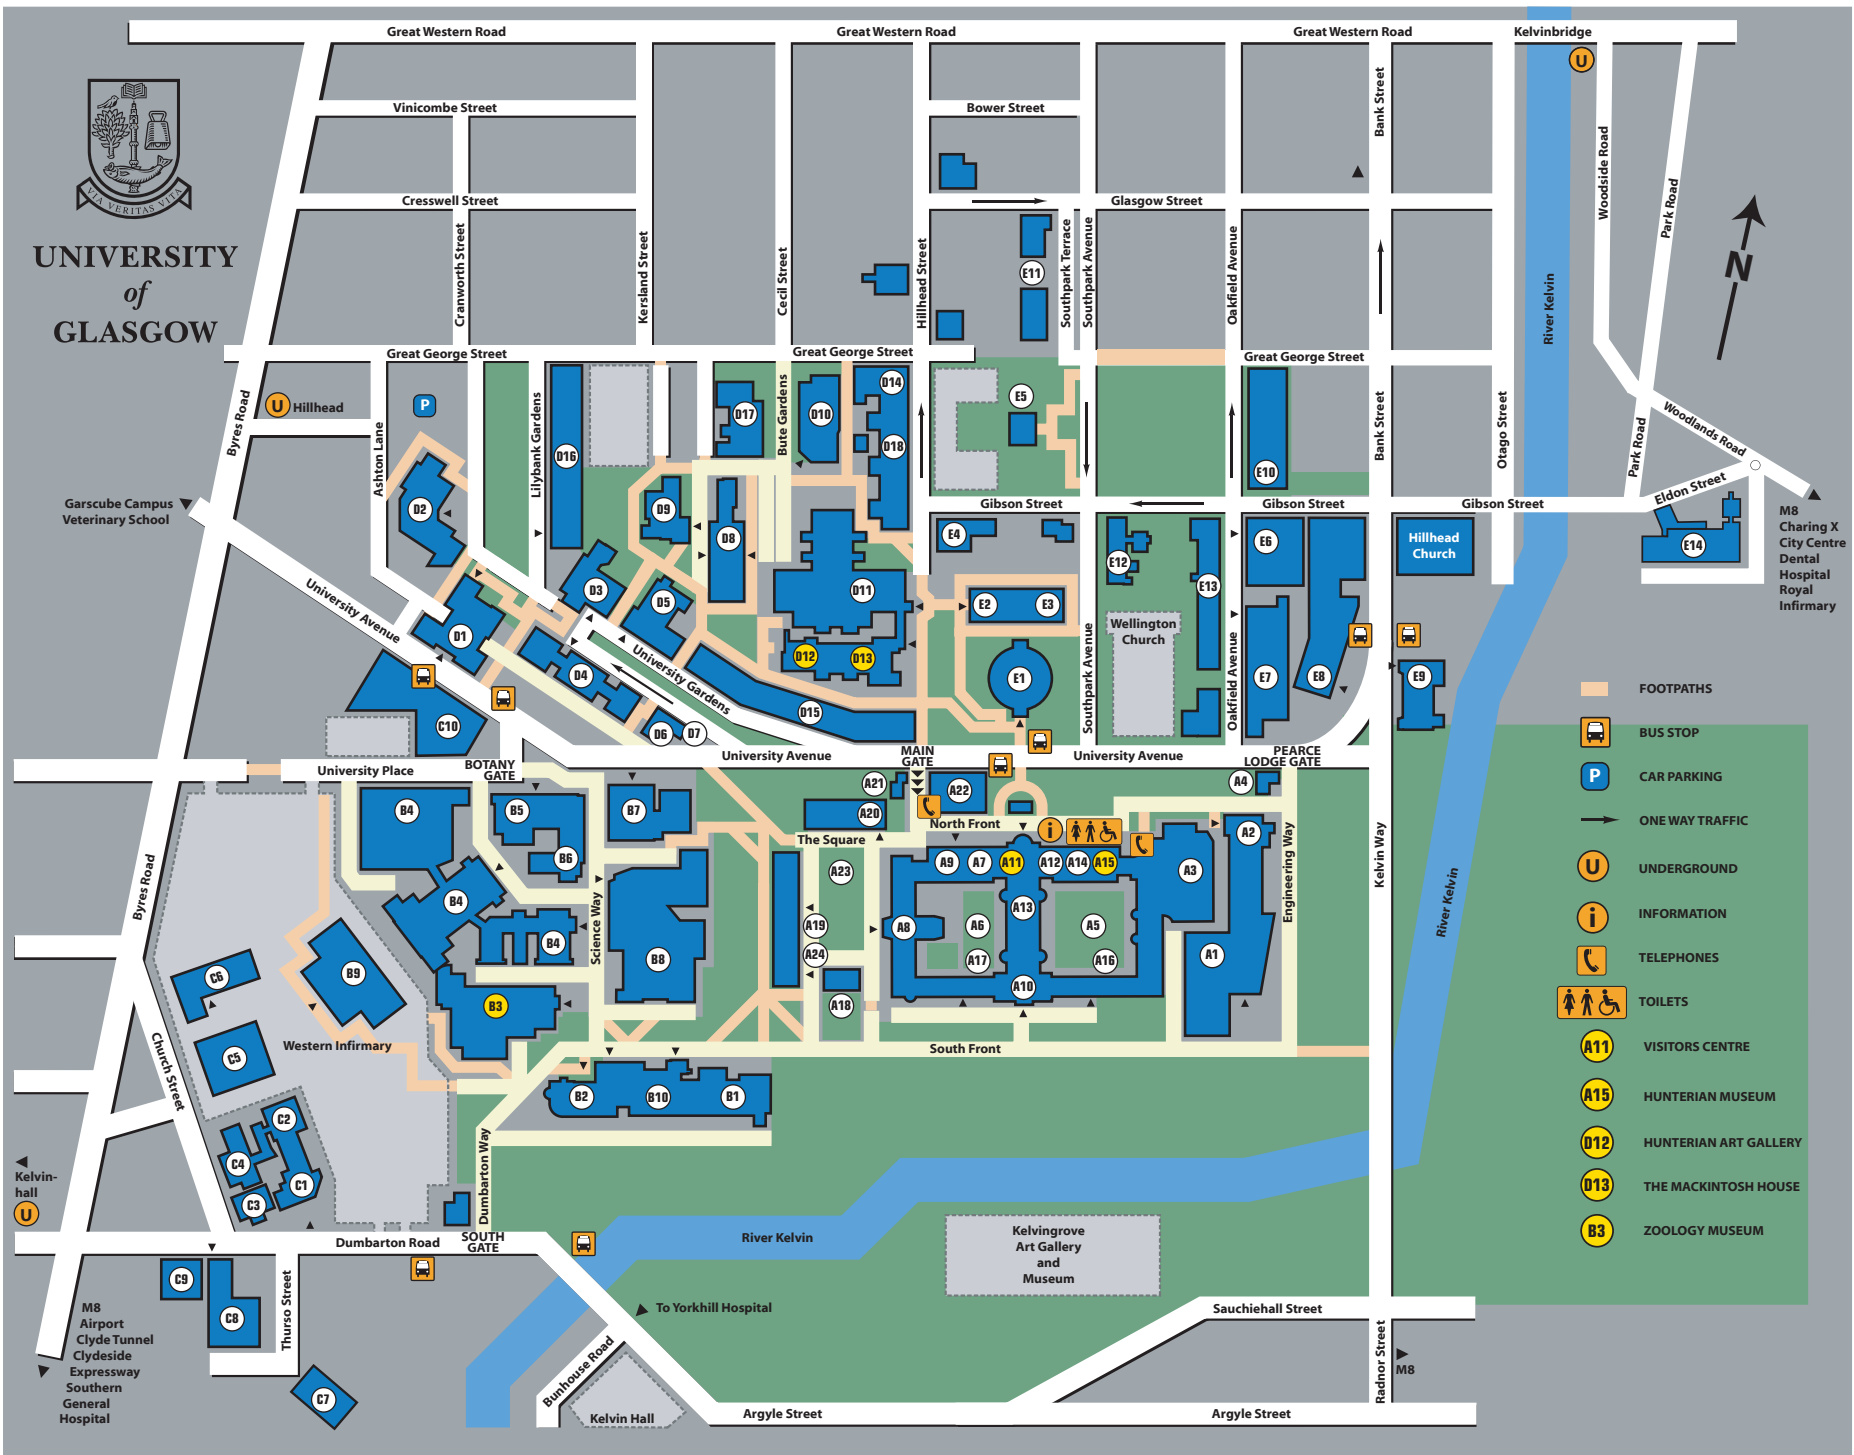

UNIVERSITY of GLASGOW

- FOOTPATHS
- BUS STOP
- CAR PARKING
- ONE WAY TRAFFIC
- UNDERGROUND
- INFORMATION
- TELEPHONES
- TOILETS
- VISITORS CENTRE
- HUNTERIAN MUSEUM
- HUNTERIAN ART GALLERY
- THE MACKINTOSH HOUSE
- ZOOLOGY MUSEUM

Garscube Campus Veterinary School

M8 Charing X City Centre Dental Hospital Royal Infirmary

M8 Airport Clyde Tunnel Expressway Southern General Hospital

Kelvingrove Art Gallery and Museum

Kelvin Hall

KEY TO BUILDINGS AND DEPARTMENTS: