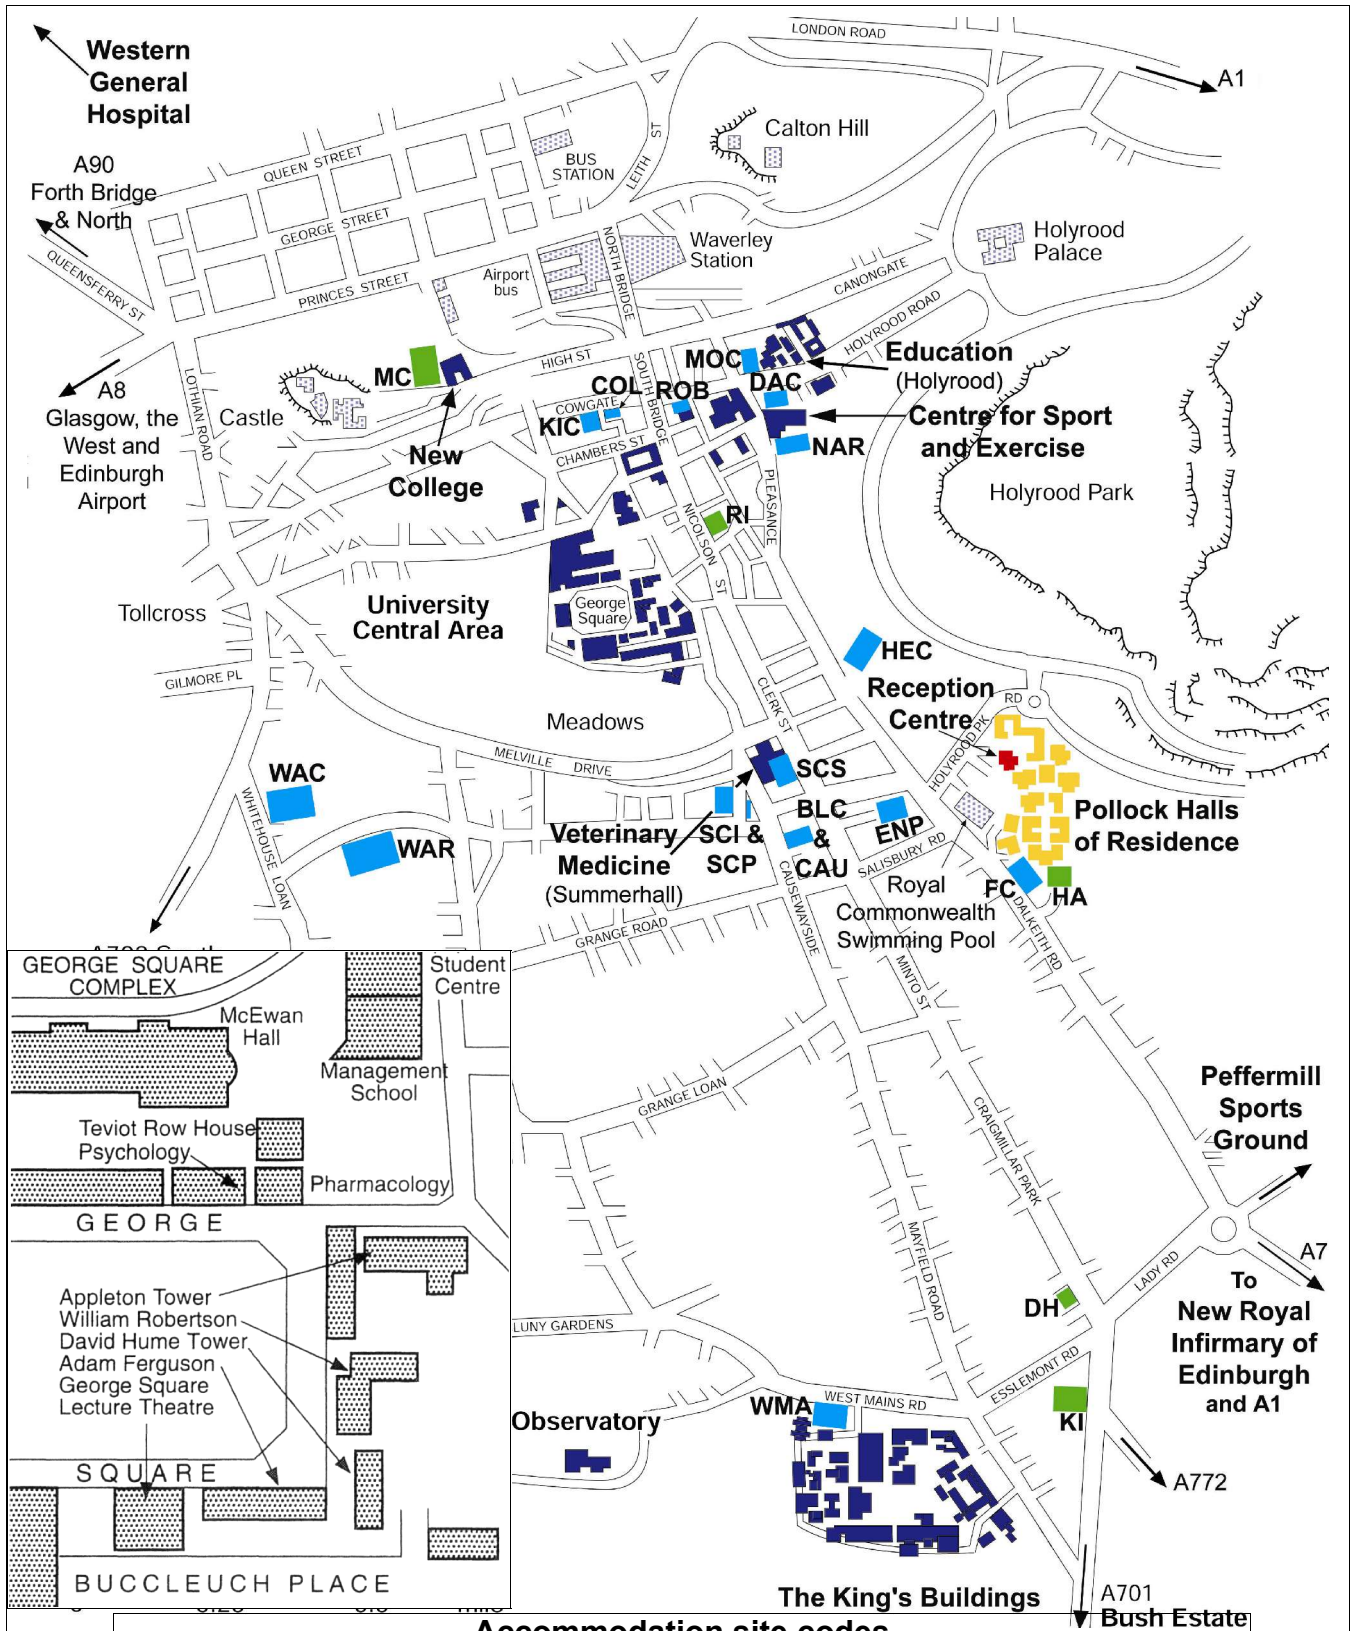

The University Central Area

- 7 St Leonard's Land
- 8 Sports and Exercise Centre
- 9 The Pleasance
- 10 Old College
- 11 Disability Office
- 12 University of Edinburgh Centre
- 13 Alison House
- 14 The Potterrow Student Centre
- 15 Management School
- 16 Bedlam Theatre
- 17 Medical School
- 18 McEwan Hall
- 19 Reid Concert Hall
- 20 Teviot Row House
- 21 Hugh Robson Building
- 22 Erskine Medical Library
- 23 International Office and Recruitment & Admissions Liaison Service
- 24 Appleton Tower
- 25 College of Humanities and Social Sciences Office
- 26 William Robertson Building
- 27 David Hume Tower Lecture Theatres
- 28 David Hume Tower
- 29 Student Counselling Service
- 30 Careers Service
- 31 Office of Life Long Learning
- 32 International Students Centre
- 33 Main University Library
- 34 George Square Lecture Theatre
- 35 Adam Ferguson Building

- 19 Engineering Lecture Theatre
- 20 Alrick Building
- 21 Daniel Rutherford Building
- 22 Darwin Building Teaching Organisation
- 23 Michael Swann Building

North Junction
from Edinburgh
Cameron Toll

South Junction
to the A720
Edinburgh bypass

Pollock Halls and other University of Edinburgh accommodation locations

Accommodation site codes

DH	David Horn House	SCS	South Clerk Street	ROB	Robertson's Close
KI	Kitchener House	BLC	Blackwood Crescent	KIC	Kincaid's Court
MC	Mylne's Court	CAU	Causewayside	COL	College Wynd
RI	Richmond Place	ENP	East Newington Place	MOC	Morgan Court
WAR	Warrender Park Road	HEC	Hermit's Croft		
WAC	Warrender Park Crescent	WMA	West Mains Road		
SCI	Sciennes	DAC	Darroch Court		
SCP	Sciennes Place	NAR	New Arthur Place		