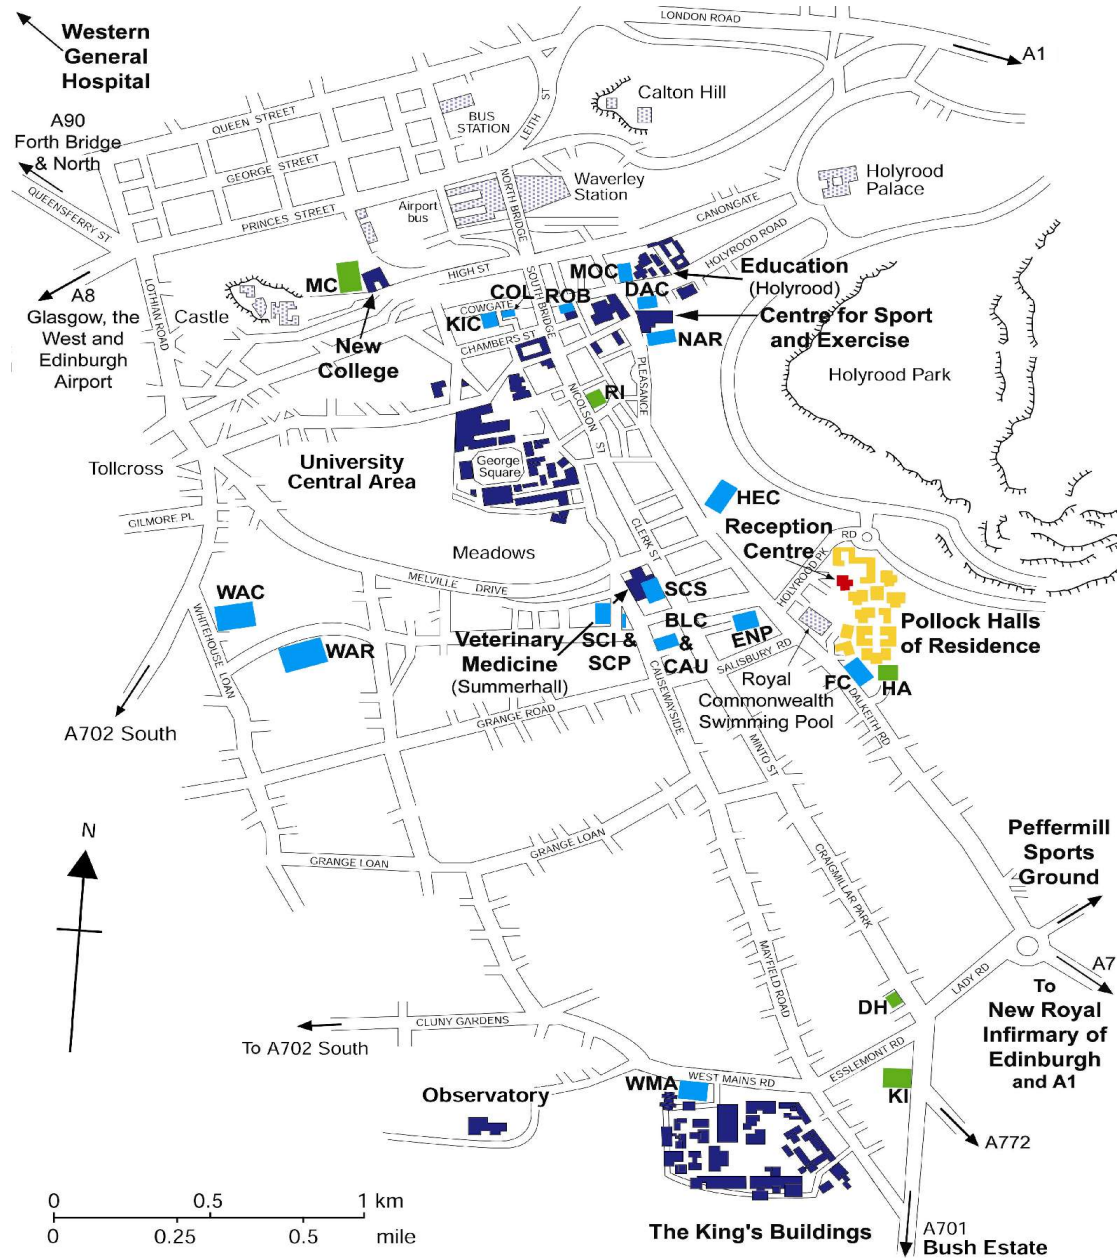

Location – Pollock Halls of residence