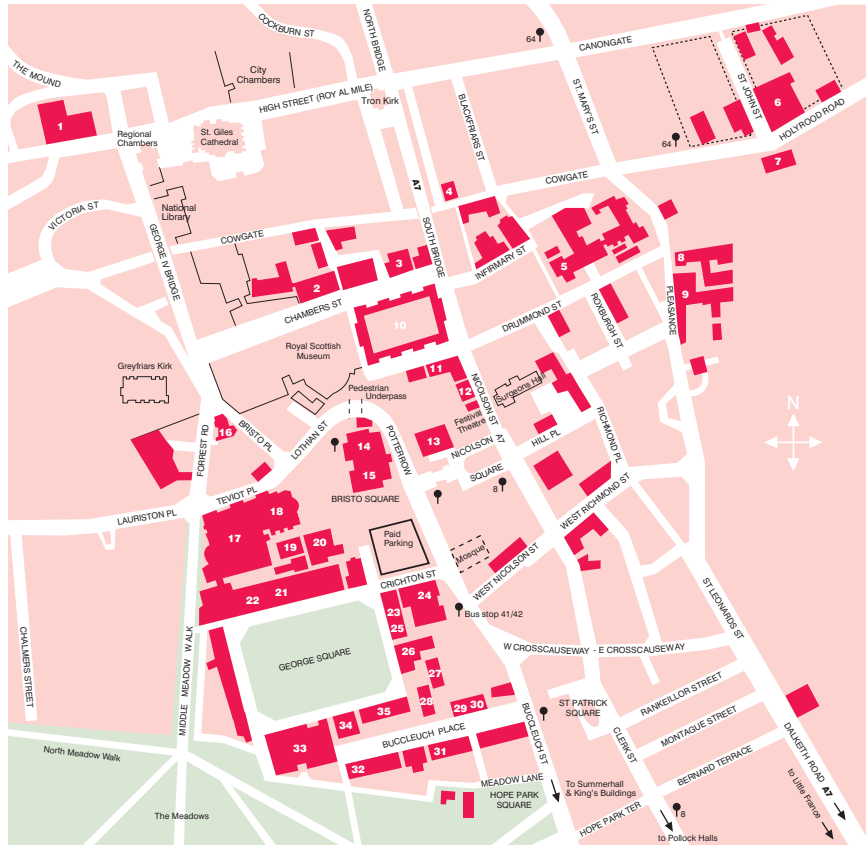

The University in the City

The University of Edinburgh Information Centre provides publications, maps and a wide range of information on the University.

Visit the Centre at:
 7-11 Nicolson Street
 (next to Old College)
 Tel: +44 (0)131 650 2252
 Email: University.Centre@ed.ac.uk

The University Central Area

- 7 St Leonard's Land
- 8 Sports and Exercise Centre
- 9 The Pleasance
- 10 Old College
- 11 Disability Office
- 12 University of Edinburgh Centre
- 13 Alison House
- 14 The Potterrow Student Centre
- 15 Management School
- 16 Bedlam Theatre
- 17 Medical School
- 18 McEwan Hall
- 19 Reid Concert Hall
- 20 Teviot Row House
- 21 Hugh Robson Building
- 22 Erskine Medical Library
- 23 International Office and Recruitment & Admissions Liaison Service
- 24 Appleton Tower
- 25 College of Humanities and Social Sciences Office
- 26 William Robertson Building
- 27 David Hume Tower Lecture Theatres
- 28 David Hume Tower
- 29 Student Counselling Service
- 30 Careers Service
- 31 Office of Life Long Learning
- 32 International Students Centre
- 33 Main University Library
- 34 George Square Lecture Theatre
- 35 Adam Ferguson Building

- 1 New College
- 3 Adam House
- 5 High School Yards
- 2 Minto House
- 4 St Cecilia's Hall
- 6 The Moray House School of Education

The University King's Buildings

- 1 British Geological Survey
- 2 Student Accommodation
- 3 Weir Building
- 4 Waddington Building
- 5 Crew Building
- 6 Joseph Black Building

- 7 Roger Land Building
- 8 School of Agriculture
- 9 Grant Institute
- 10 KB House
- 11 KB Centre
- 12 James Clerk Maxwell Building
- 13 Ashworth Laboratories

- 14 Kenneth Denbigh Building
- 15 Sanderson Building
- 16 John Muir Building
- 17 Biology Teaching Organisation
- 18 Hudson Beare Building