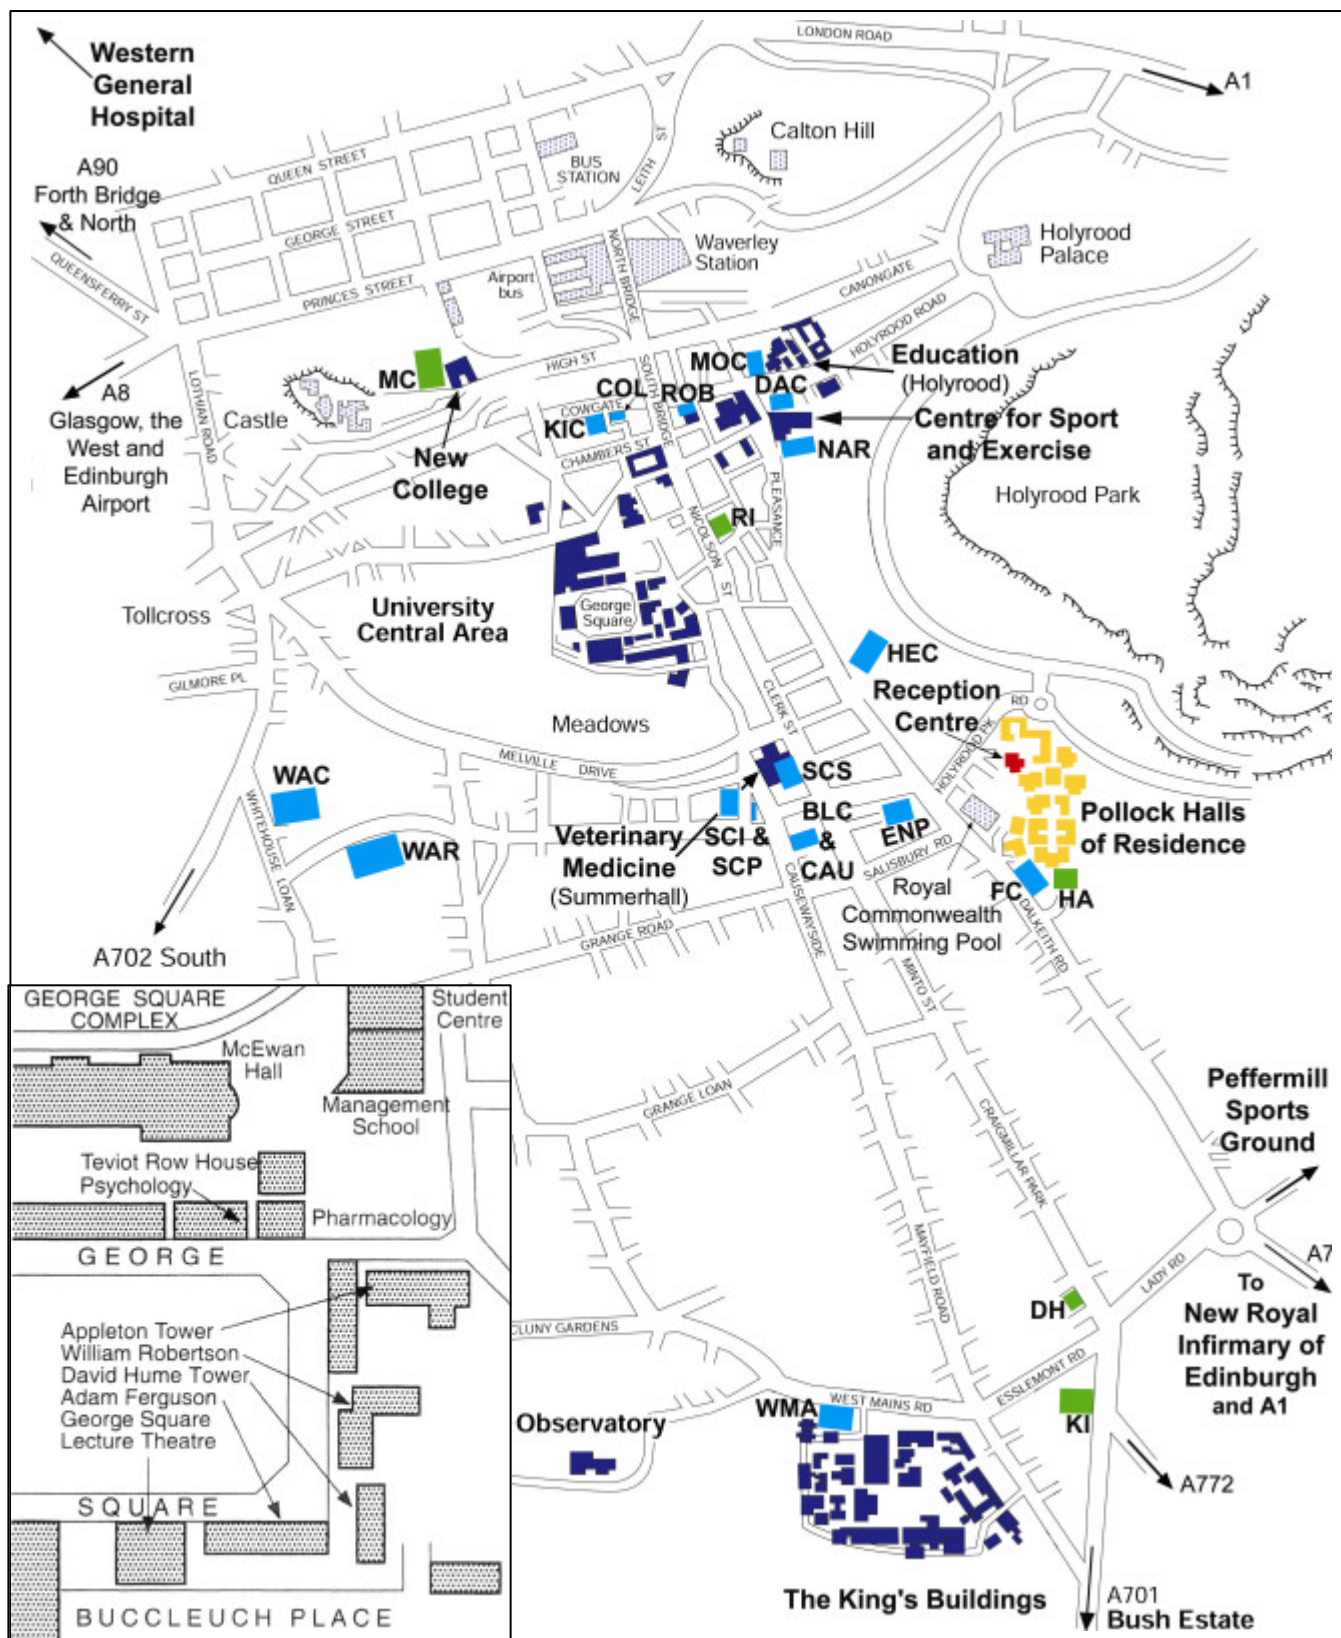

Pollock Halls and other University of Edinburgh accommodation locations

Accommodation site codes

DH	David Horn House	SCS	South Clerk Street	ROB	Robertson's Close
KI	Kitchener House	BLC	Blackwood Crescent	KIC	Kincaid's Court
MC	Mylne's Court	CAU	Causewayside	COL	College Wynd
RI	Richmond Place	ENP	East Newington Place	MOC	Morgan Court
WAR	Warrender Park Road	HEC	Hermit's Croft		
WAC	Warrender Park Crescent	WMA	West Mains Road		
SCI	Sciennes	DAC	Darroch Court		
SCP	Sciennes Place	NAR	New Arthur Place