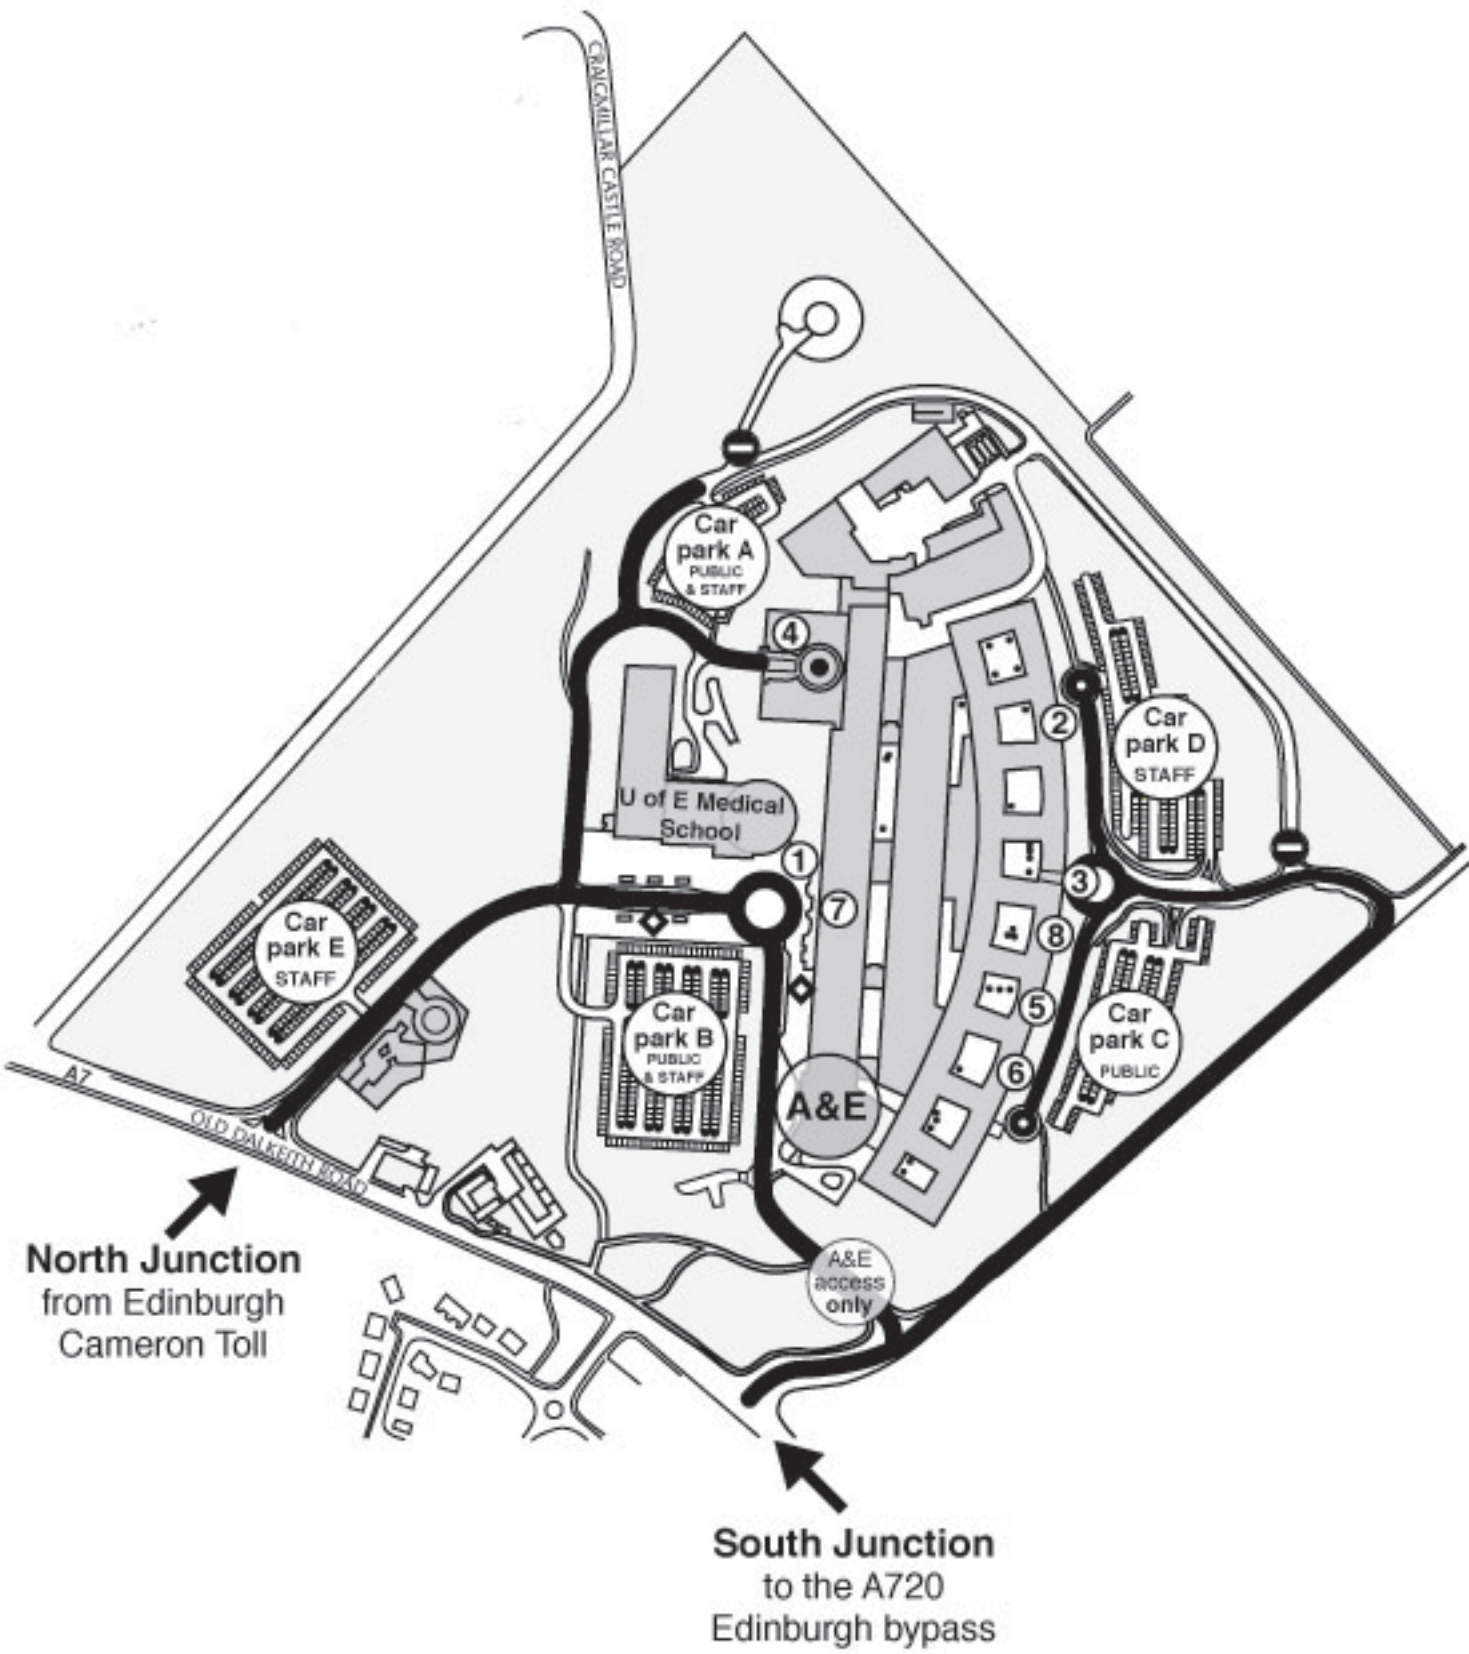

The University Central Area

- 7 St Leonard's Land
- 8 Sports and Exercise Centre
- 9 The Pleasance
- 10 Old College
- 11 Disability Office
- 12 University of Edinburgh Centre
- 13 Alison House
- 14 The Potterrow Student Centre
- 15 Management School
- 16 Bedlam Theatre
- 17 Medical School
- 18 McEwan Hall
- 19 Reid Concert Hall
- 20 Teviot Row House
- 21 Hugh Robson Building
- 22 Erskine Medical Library
- 23 International Office and Recruitment & Admissions Liaison Service
- 24 Appleton Tower
- 25 College of Humanities and Social Sciences Office
- 26 William Robertson Building
- 27 David Hume Tower Lecture Theatres
- 28 David Hume Tower
- 29 Student Counselling Service
- 30 Careers Service
- 31 Office of Life Long Learning
- 32 International Students Centre
- 33 Main University Library
- 34 George Square Lecture Theatre
- 35 Adam Ferguson Building

- 7 Roger Land Building
- 8 School of Agriculture
- 9 Grant Institute
- 10 KB House
- 11 KB Centre
- 12 James Clerk Maxwell Building
- 13 Ashworth Laboratories

- 14 Kenneth Denbigh Building
- 15 Sanderson Building
- 16 John Muir Building
- 17 Biology Teaching Organisation
- 18 Hudson Beare Building

- 19 Engineering Lecture Theatre
- 20 Alrick Building
- 21 Daniel Rutherford Building
- 22 Darwin Building Teaching Organisation
- 23 Michael Swann Building

North Junction
from Edinburgh
Cameron Toll

South Junction
to the A720
Edinburgh bypass