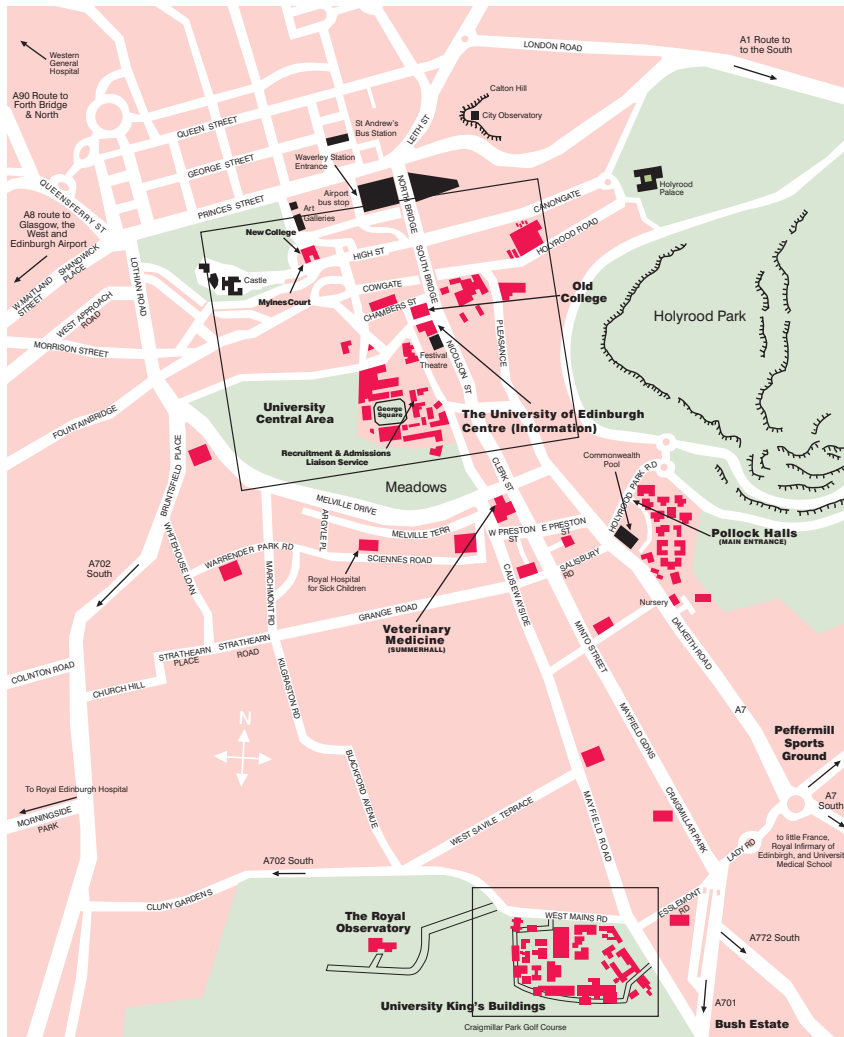

The University in the City

The University of Edinburgh Information Centre provides publications, maps and a wide range of information on the University.

Visit the Centre at:
 7-11 Nicolson Street
 (next to Old College)
 Tel: +44 (0)131 650 2252
 Email: University.Centre@ed.ac.uk

The University Central Area

- 7 St Leonard's Land
- 8 Sports and Exercise Centre
- 9 The Pleasance
- 10 Old College
- 11 Disability Office
- 12 University of Edinburgh Centre
- 13 Alison House
- 14 The Potterrow Student Centre
- 15 Management School
- 16 Bedlam Theatre
- 17 Medical School
- 18 McEwan Hall
- 19 Reid Concert Hall
- 20 Teviot Row House
- 21 Hugh Robson Building
- 22 Erskine Medical Library
- 23 International Office and Recruitment & Admissions Liaison Service
- 24 Appleton Tower
- 25 College of Humanities and Social Sciences Office
- 26 William Robertson Building
- 27 David Hume Tower Lecture Theatres
- 28 David Hume Tower
- 29 Student Counselling Service
- 30 Careers Service
- 31 Office of Life Long Learning
- 32 International Students Centre
- 33 Main University Library
- 34 George Square Lecture Theatre
- 35 Adam Ferguson Building

- 7 Roger Land Building
- 8 School of Agriculture
- 9 Grant Institute
- 10 KB House
- 11 KB Centre
- 12 James Clerk Maxwell Building
- 13 Ashworth Laboratories

- 14 Kenneth Denbigh Building
- 15 Sanderson Building
- 16 John Muir Building
- 17 Biology Teaching Organisation
- 18 Hudson Beare Building

- 19 Engineering Lecture Theatre
- 20 Alrick Building
- 21 Daniel Rutherford Building
- 22 Darwin Building Teaching Organisation
- 23 Michael Swann Building

North Junction
from Edinburgh
Cameron Toll

South Junction
to the A720
Edinburgh bypass