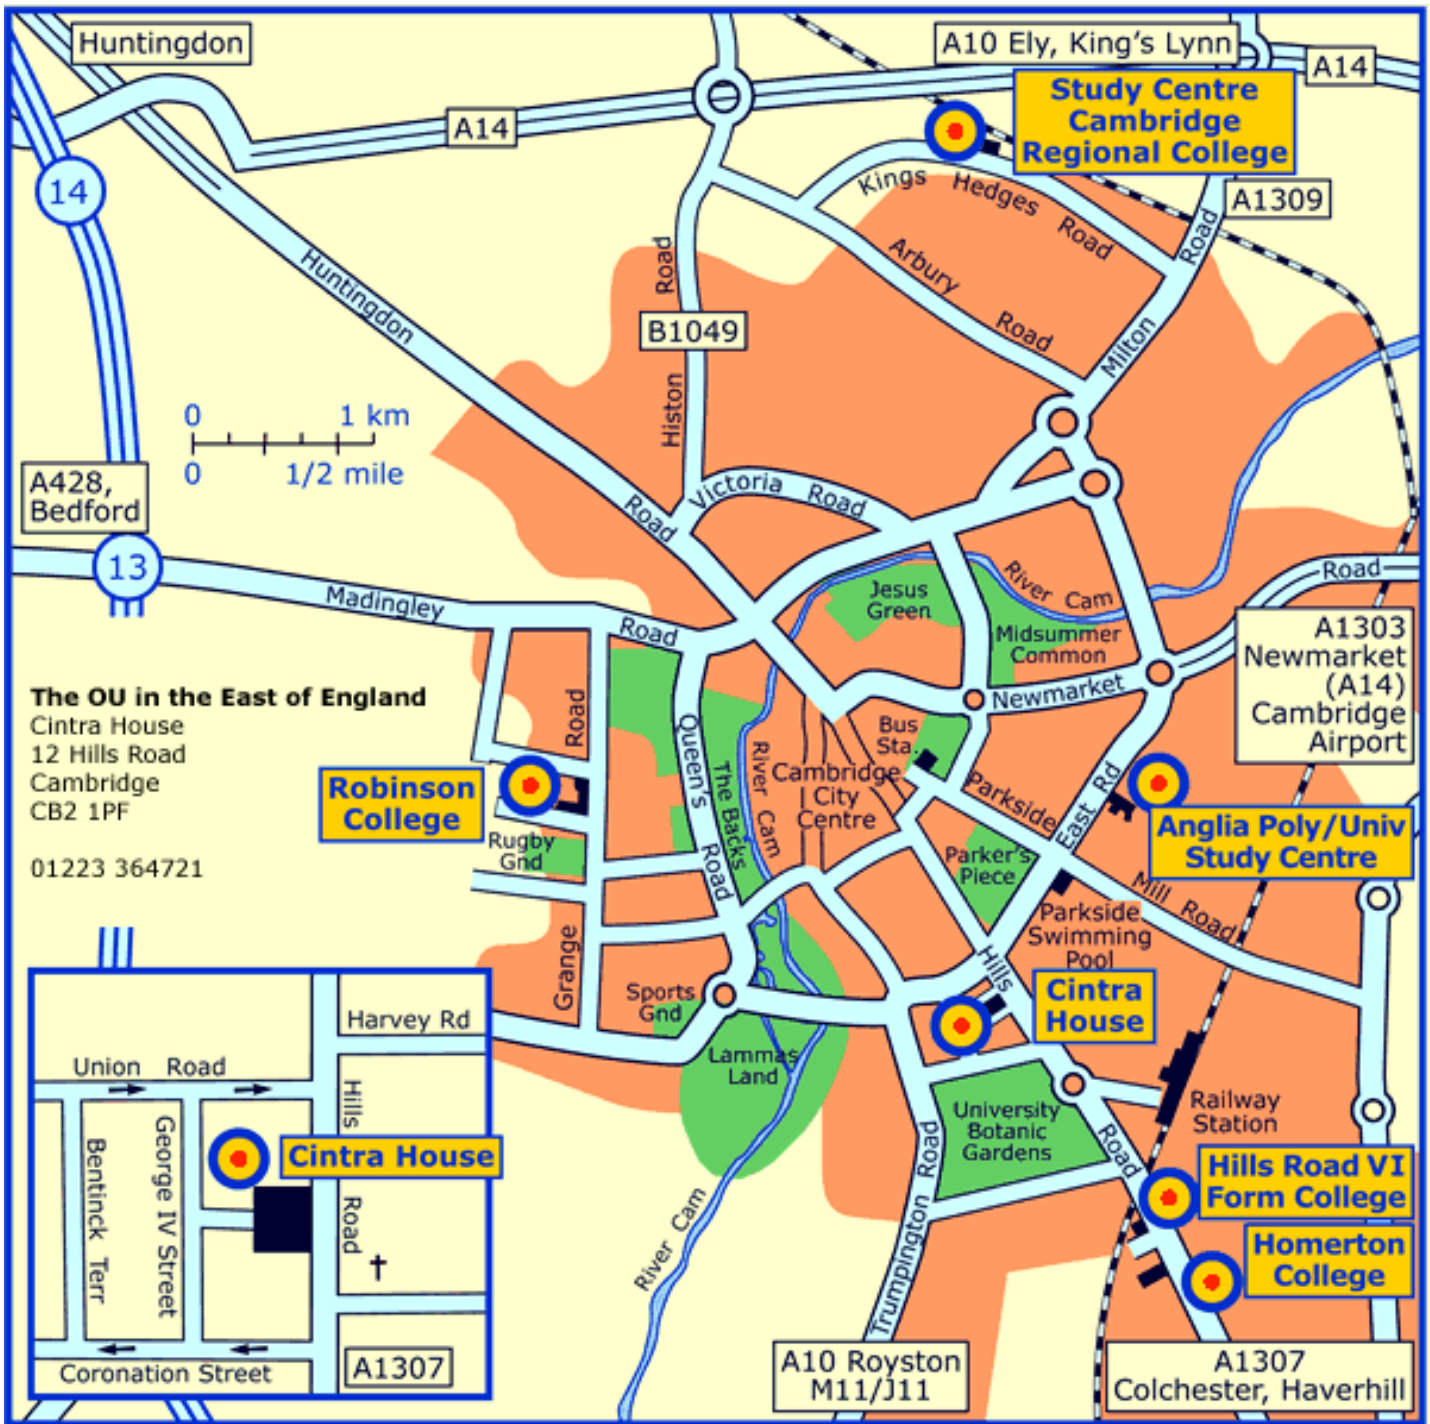

Local Map, Open University UK, Milton Keynes, England

Milton Keynes Regional Map

The Open University in London  
 1-11 Hawley Crescent, Camden Town, London NW1 8NP  
 Tel: 020 7485 6597

The Open University Scotland  
 10 Drumsheugh Gardens, Edinburgh EH3 7QJ  
 Tel: 0131 226 3851