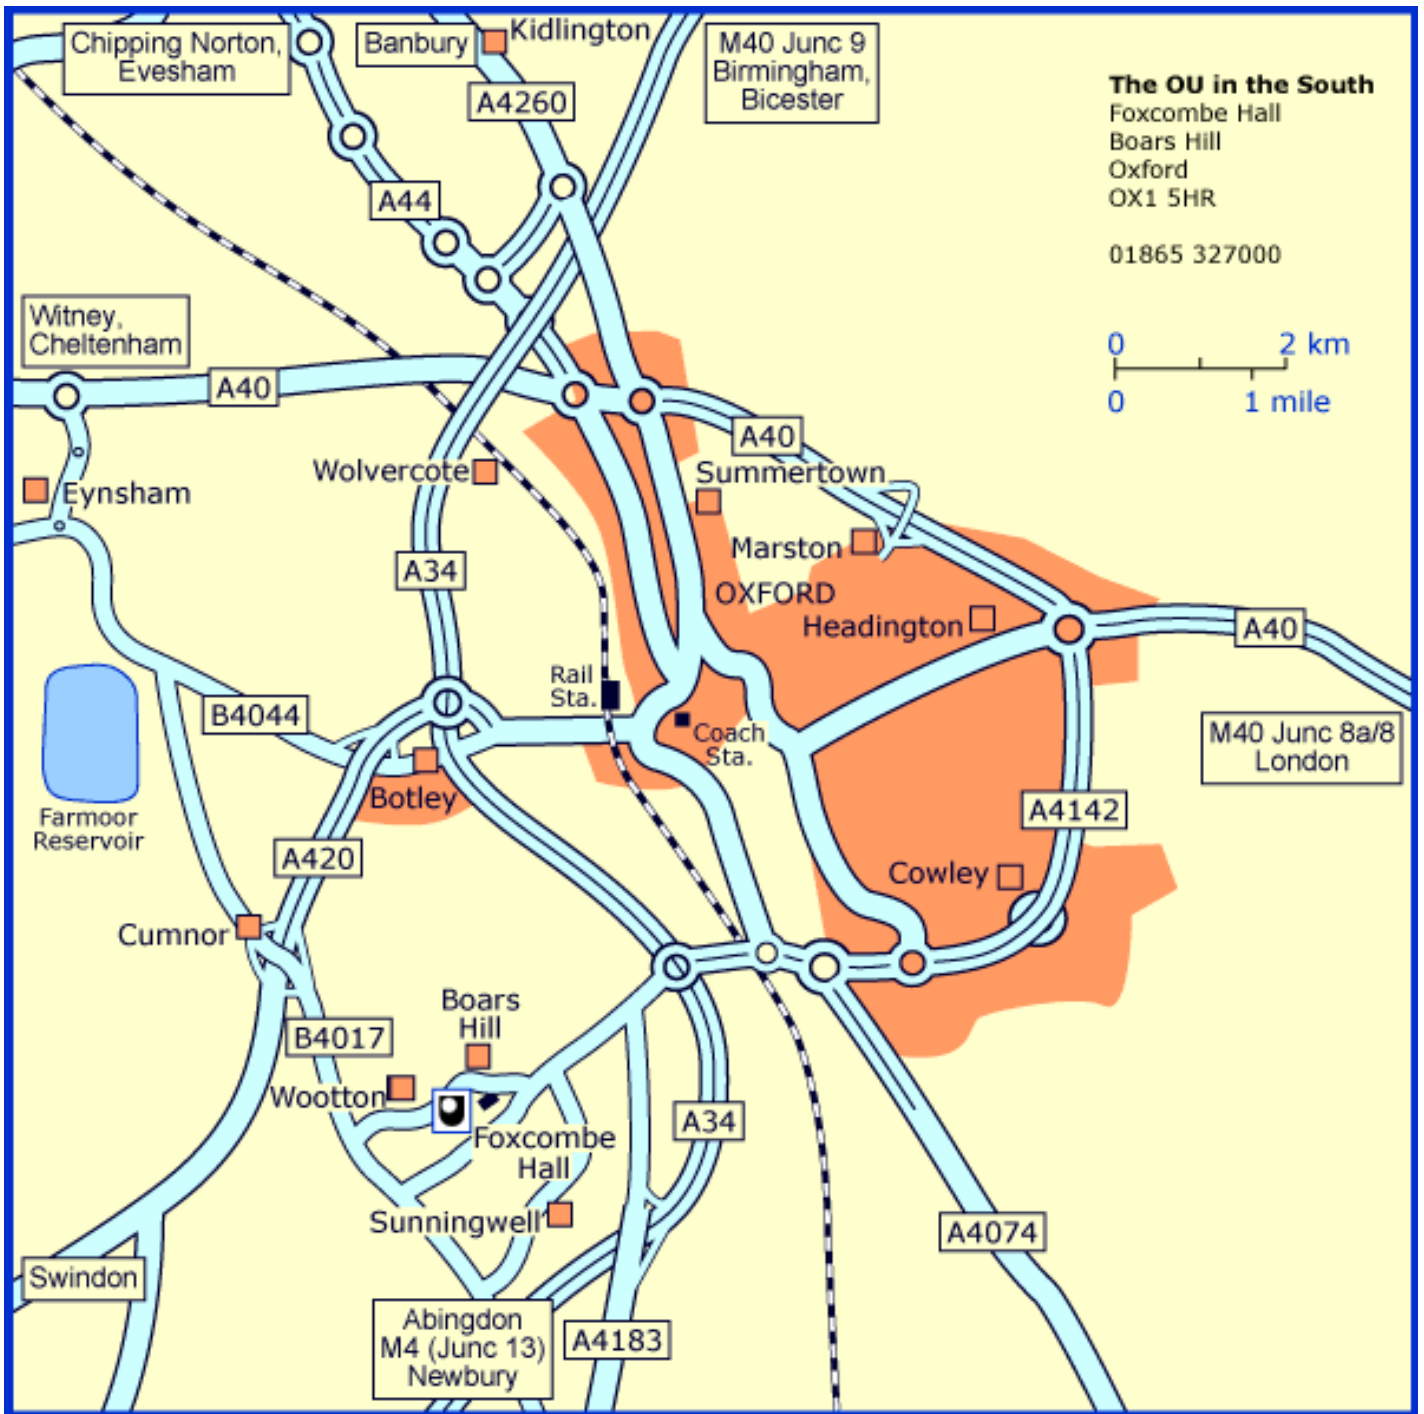

The Open University in the South
Foxcombe Hall, Boars Hill, Oxford OX1 5HR
Tel: 01865 327000