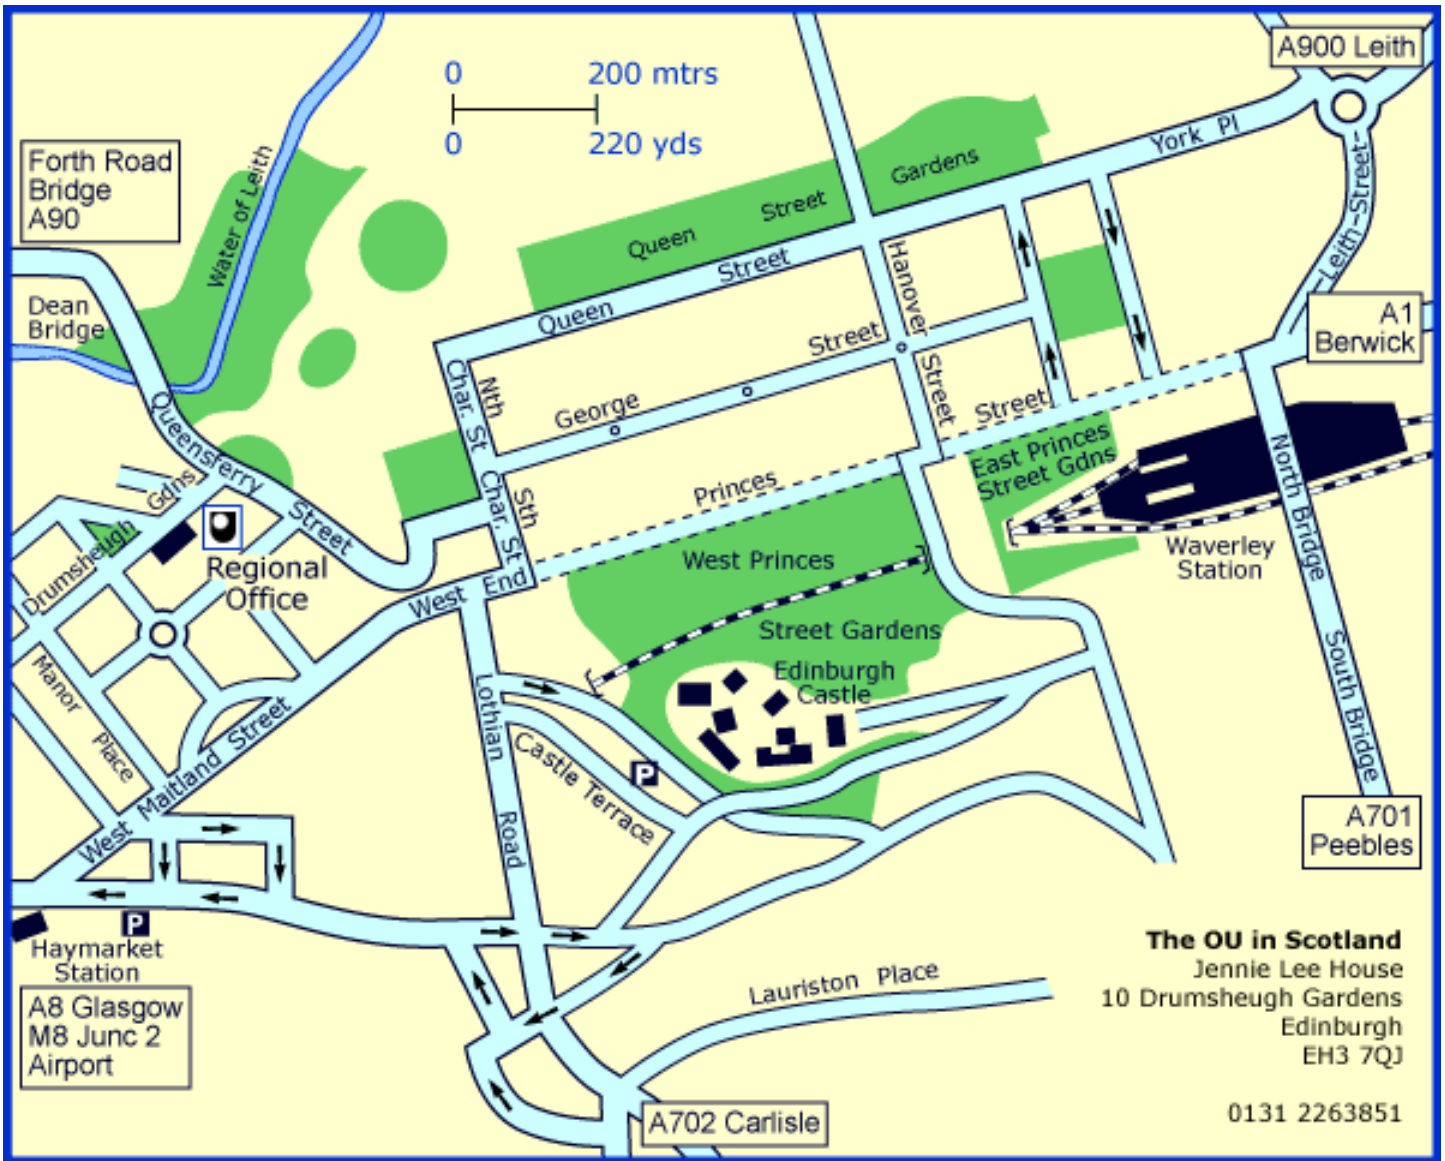

Local Map, Open University UK, Milton Keynes, England

Milton Keynes Regional Map

The Open University in London  
 1-11 Hawley Crescent, Camden Town, London NW1 8NP  
 Tel: 020 7485 6597

The Open University Scotland  
 10 Drumsheugh Gardens, Edinburgh EH3 7QJ  
 Tel: 0131 226 3851