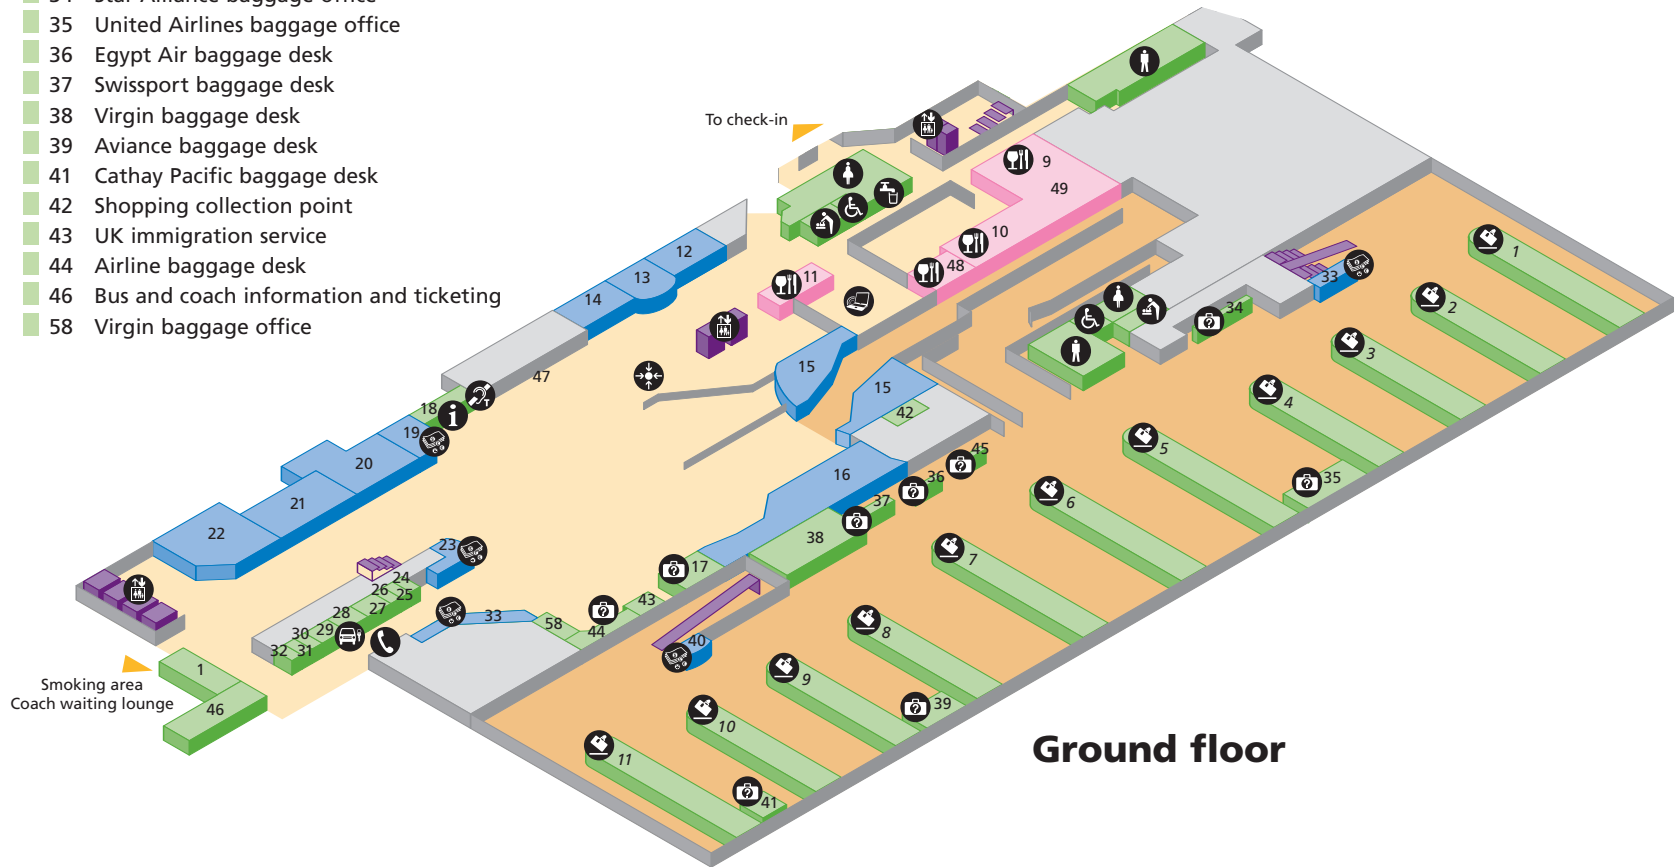

Shopping & restaurants

- 5 United Airlines & BWIA ticket office

Terminal 3 - Arrivals

- Public areas
- Passenger areas

Services

-  Accessible toilet
-  Babycare
-  Baggage enquiries
-  Baggage reclaim
-  Bureau de change
-  Car hire
-  Drinking water
-  Facilities for the hard of hearing
-  Information
-  Lift
-  Meeting point
-  Restaurant / Café
-  Telephone
-  Toilet men
-  Toilet women
-  Wireless hotspot
- 1 Excess baggage
- 17 American Airlines service desk
- 18 BAA Information desk
- 24 Taxis
- 25 Hotel shuttle
- 26 Hotel link
- 27 Avis car hire
- 28 Hertz car hire
- 29 Europcar car hire
- 30 Enterprise car hire
- 31 Alamo car hire
- 32 National car hire
- 34 Star Alliance baggage office
- 35 United Airlines baggage office
- 36 Egypt Air baggage desk
- 37 Swissport baggage desk
- 38 Virgin baggage desk
- 39 Aviance baggage desk
- 41 Cathay Pacific baggage desk
- 42 Shopping collection point
- 43 UK immigration service
- 44 Airline baggage desk
- 46 Bus and coach information and ticketing
- 58 Virgin baggage office

Ground floor

Shopping & restaurants

- 9 Wendy's Hamburgers
- 10 Garfunkels Express
- 11 Millies Cookies
- 12 Serendipity Games
- 13 Hotel & Traveller Centre
- 14 Serendipity Games
- 15 World Duty Free
- 19 Travelex
- 20 World News
- 21 Boots
- 22 Whistlestop
- 23 Travelex
- 33 American Express
- 40 Travelex
- 48 Metro café
- 49 Food World

Terminal 3 - Departures (public area)

- Public areas
- Passenger areas

Services

-  Babycare
-  Bar / Pub
-  Bureau de change
-  Lift
-  Mailbox
-  Restaurant / Café
-  Telephone
-  Toilet men
-  Toilet women
-  Wireless hotspot

Shopping & restaurants

- 11 American Express
- 19 Starbucks
- 20 Arrivals shop
- 21 Travelex
- 22 WH Smith
- M4 Café Italia
- M5 Serendipity
- M6 Wetherspoons

Mezzanine level

Ground floor

Terminal 4 - Departures