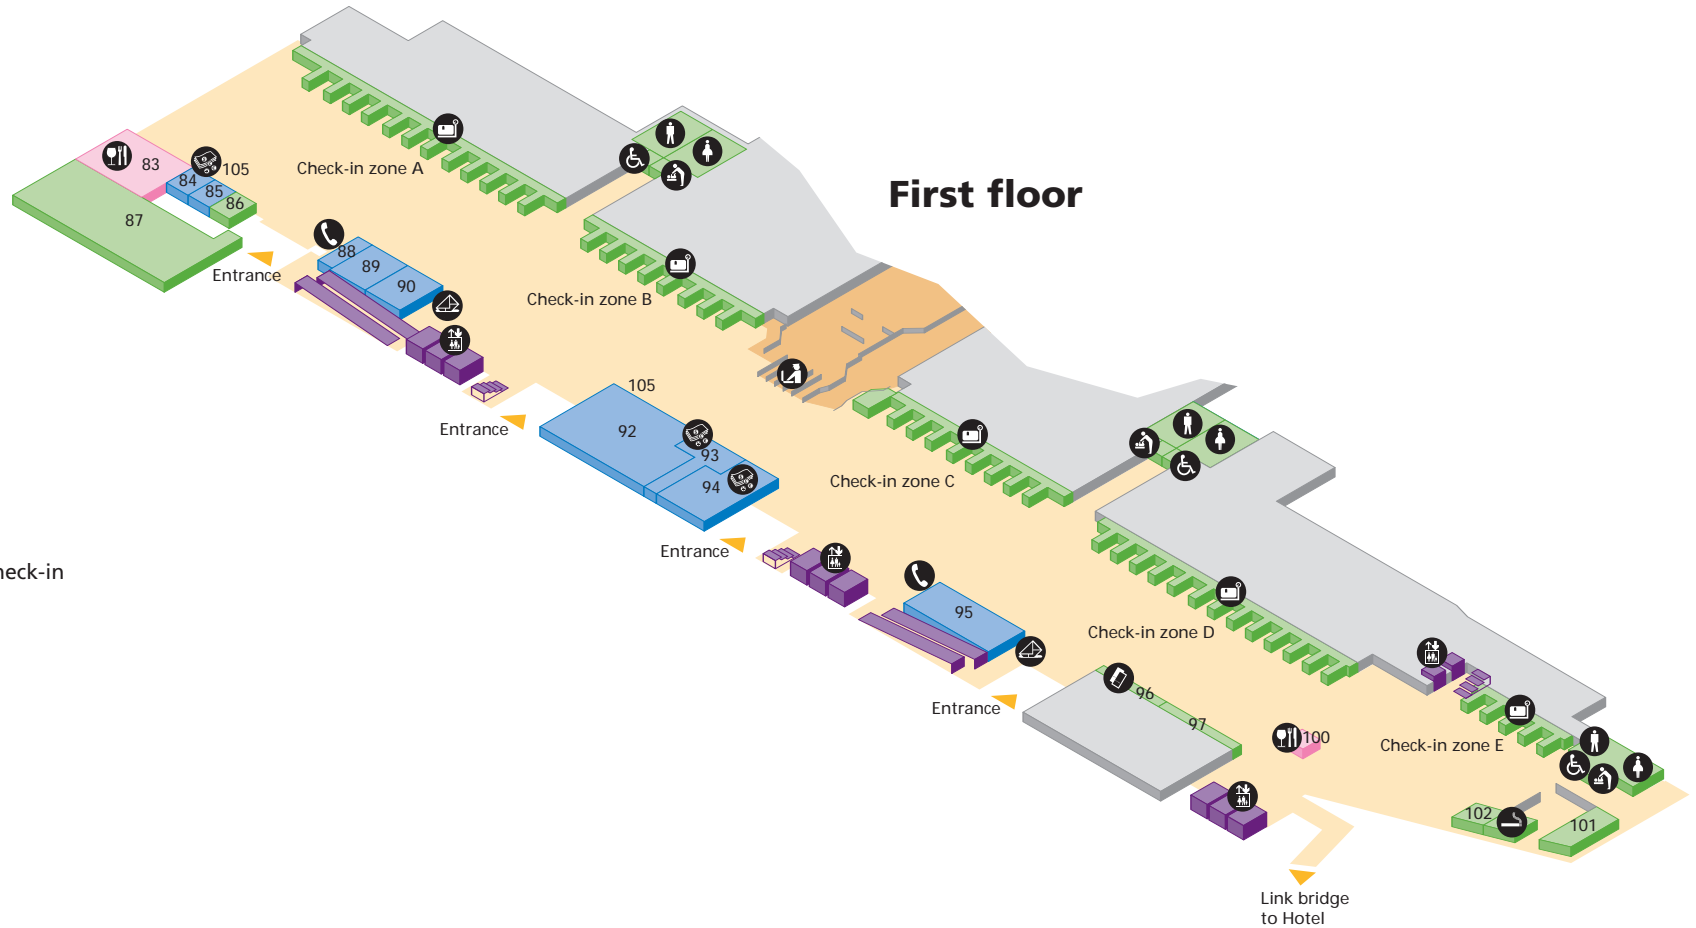

First floor

Terminal 4 - Check-in

- Public areas
- Passenger areas

Services

-  Accessible toilet
-  Babycare
-  Bureau de Change
-  Check-in
-  Lift
-  Mailbox
-  Restaurant / Café
-  Security
-  Smoking area
-  Telephone
-  Tickets
-  Toilet men
-  Toilet Women
-  85 Post Office
-  87 British Airways hand luggage check-in
-  96 Ticket sales
-  97 British Airways ticket desk
-  101 British Airways Skyflyer lounge
-  102 Reserved seating
-  105 Cash machine

Shopping & restaurants

- 83 Costas
- 84 Travelex
- 86 Sri Lankan Airways
- 88 Sunglass Hut
- 89 Tie Rack
- 90 Body Shop
- 92 WH Smith
- 93 Travelex
- 94 American Express
- 95 Boots
- 100 AMT Coffee Bar

Shopping & restaurants

- 11 American Express
- 19 Starbucks
- 20 Arrivals shop
- 21 Travelex
- 22 WH Smith
- M4 Café Italia
- M5 Serendipity
- M6 Wetherspoons

Mezzanine level

Ground floor

Terminal 4 - Departures