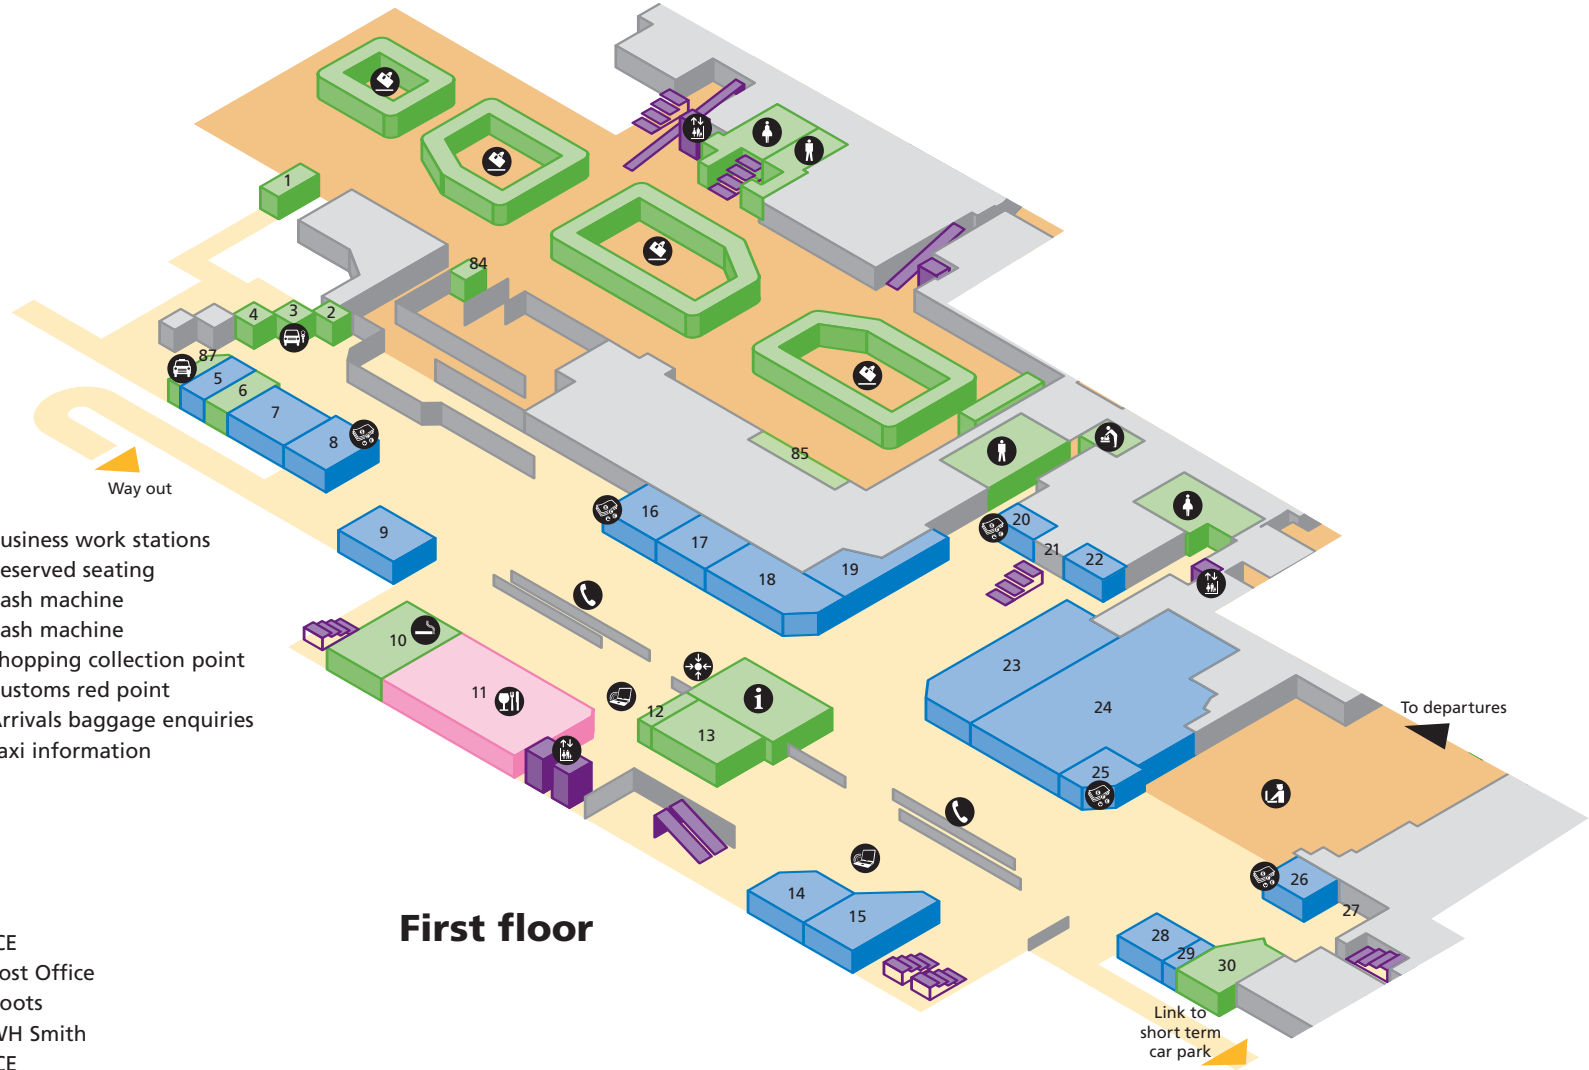

Terminal 2 - Check-in

Ground floor

- Public areas
- Passenger areas

Services

-  Accessible toilet
-  Check-in
-  Left luggage
-  Lift
-  Telephone
-  Ticket sales
-  Toilet men
-  Toilet women
- 1 Desk X
- 2 VAT desk

Terminal 2 - Arrivals

- Public areas
- Passenger areas

Services

-  Babycare
-  Baggage reclaim
-  Bureau de change
-  Car hire
-  Information
-  Lift
-  Meeting point
-  Restaurant / Café
-  Security
-  Smoking area
-  Taxi
-  Toilet men
-  Toilet women
-  Wireless hotspot
- 1 Immigration enquiries
- 2 Avis car hire
- 3 Hertz car hire
- 4 Budget car hire
- 6 LU Expotel
- 10 Smoking area
- 12 Business work stations
- 13 Reserved seating
- 21 Cash machine
- 27 Cash machine
- 30 Shopping collection point
- 84 Customs red point
- 85 Arrivals baggage enquiries
- 87 Taxi information

Shopping & restaurants

- 5 Sky Diamond
- 7 WH Smith
- 8 Travelex
- 9 Whistlestop
- 11 Costa Coffee
- 14 Tie Rack
- 15 Body Shop
- 16 ICE
- 17 Accessorize
- 18 Whittard
- 19 Sunglass Hut
- 20 ICE
- 22 Post Office
- 23 Boots
- 24 WH Smith
- 25 ICE
- 26 Travelex
- 28 Knickerbox
- 29 Primus

First floor

Terminal 2 - Departures

- Public areas
- Passenger areas

Services

-  Information
-  Lift
-  Passports
-  Smoking area
-  Telephone
-  Wireless hotspot
- 39 Airline desk
- 42 Internet access / business work stations
- 68 Reserved seating
- 86 Airline enquiries
- 89 Retail information