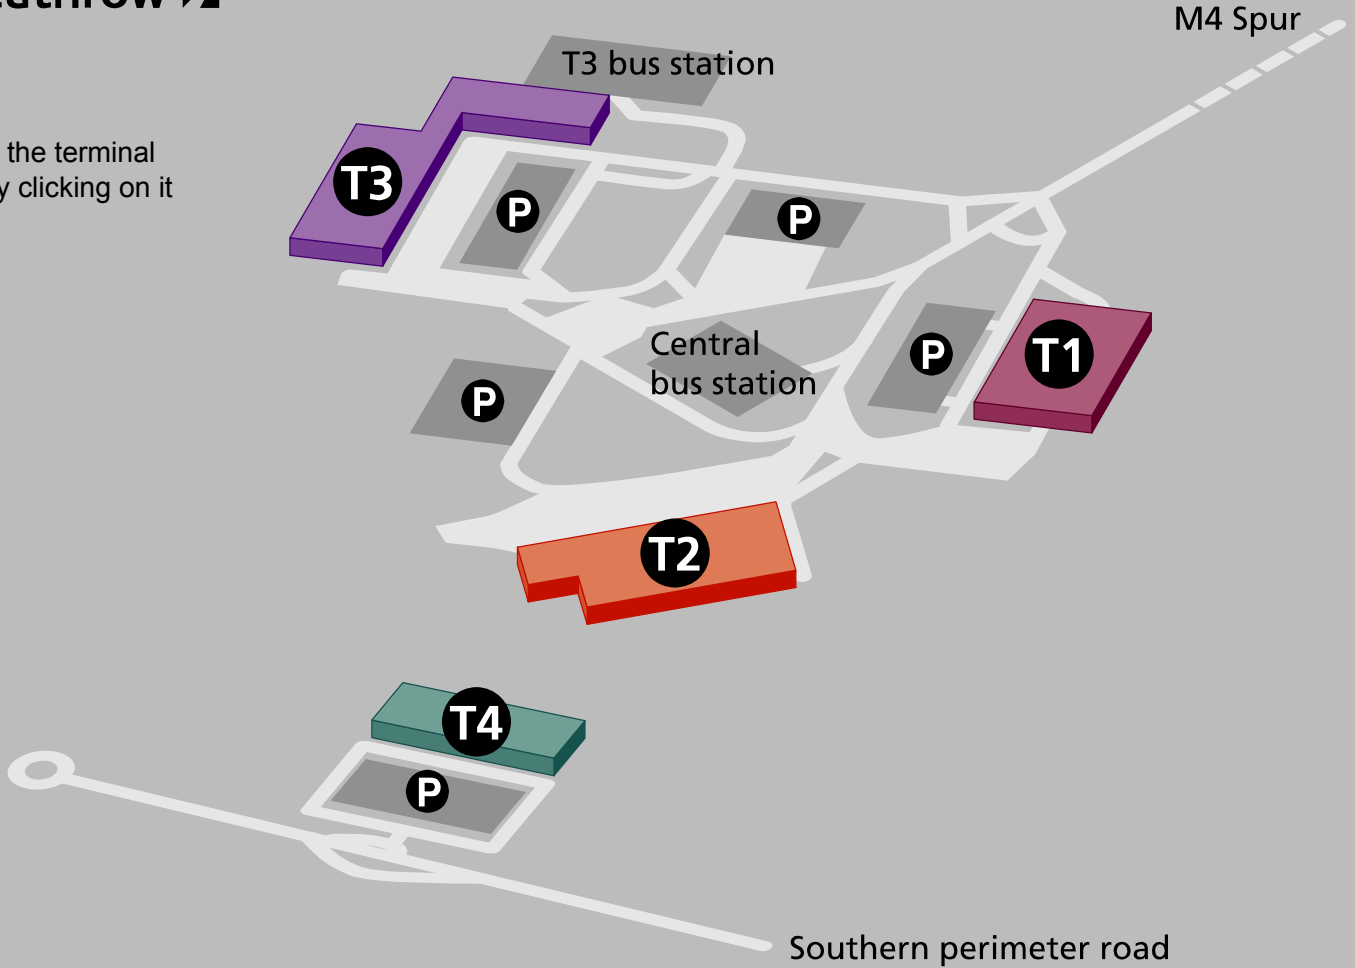

Please select the terminal you require by clicking on it

Terminal 1 - Check-in, Mezzanine level and arrivals

- Public areas
- Passenger areas

Services

-  Accessible toilet
-  Airline lounge
-  Babycare
-  Bureau de change
-  Check-in
-  Lift
-  Restaurant / Café
-  Security
-  Ticket sales
-  Toilet men
-  Toilet women
-  114 South African arrivals lounge

Shopping & restaurants

- M1 Café Rouge
- M2 Café Italia
- M3 Game Grid
- M4 Wetherspoons
- M5 Costa Coffee
- 16 Burger King
- 17 Tie Rack
- 18 Accessorize
- 19 Austin Reed
- 20 Rolling Luggage
- 21 Sock Shop
- 22 O'Brian's
- 23 Virgin
- 24 ICE
- 25 Boots
- 26 Travelex
- 27 WHSmith
- 29 Travelex

Shopping & restaurants

- 5 Primus mobile phones
- 7 WHSmith
- 9 ICE
- 11 World Duty Free
- 12 Costa Coffee
- 13 Whistle Stop
- 14 Travelex
- 26 Travelex
- 36 Travelex
- 39 The Body Shop
- 40 WHSmith

Terminal 1 - International departure lounge