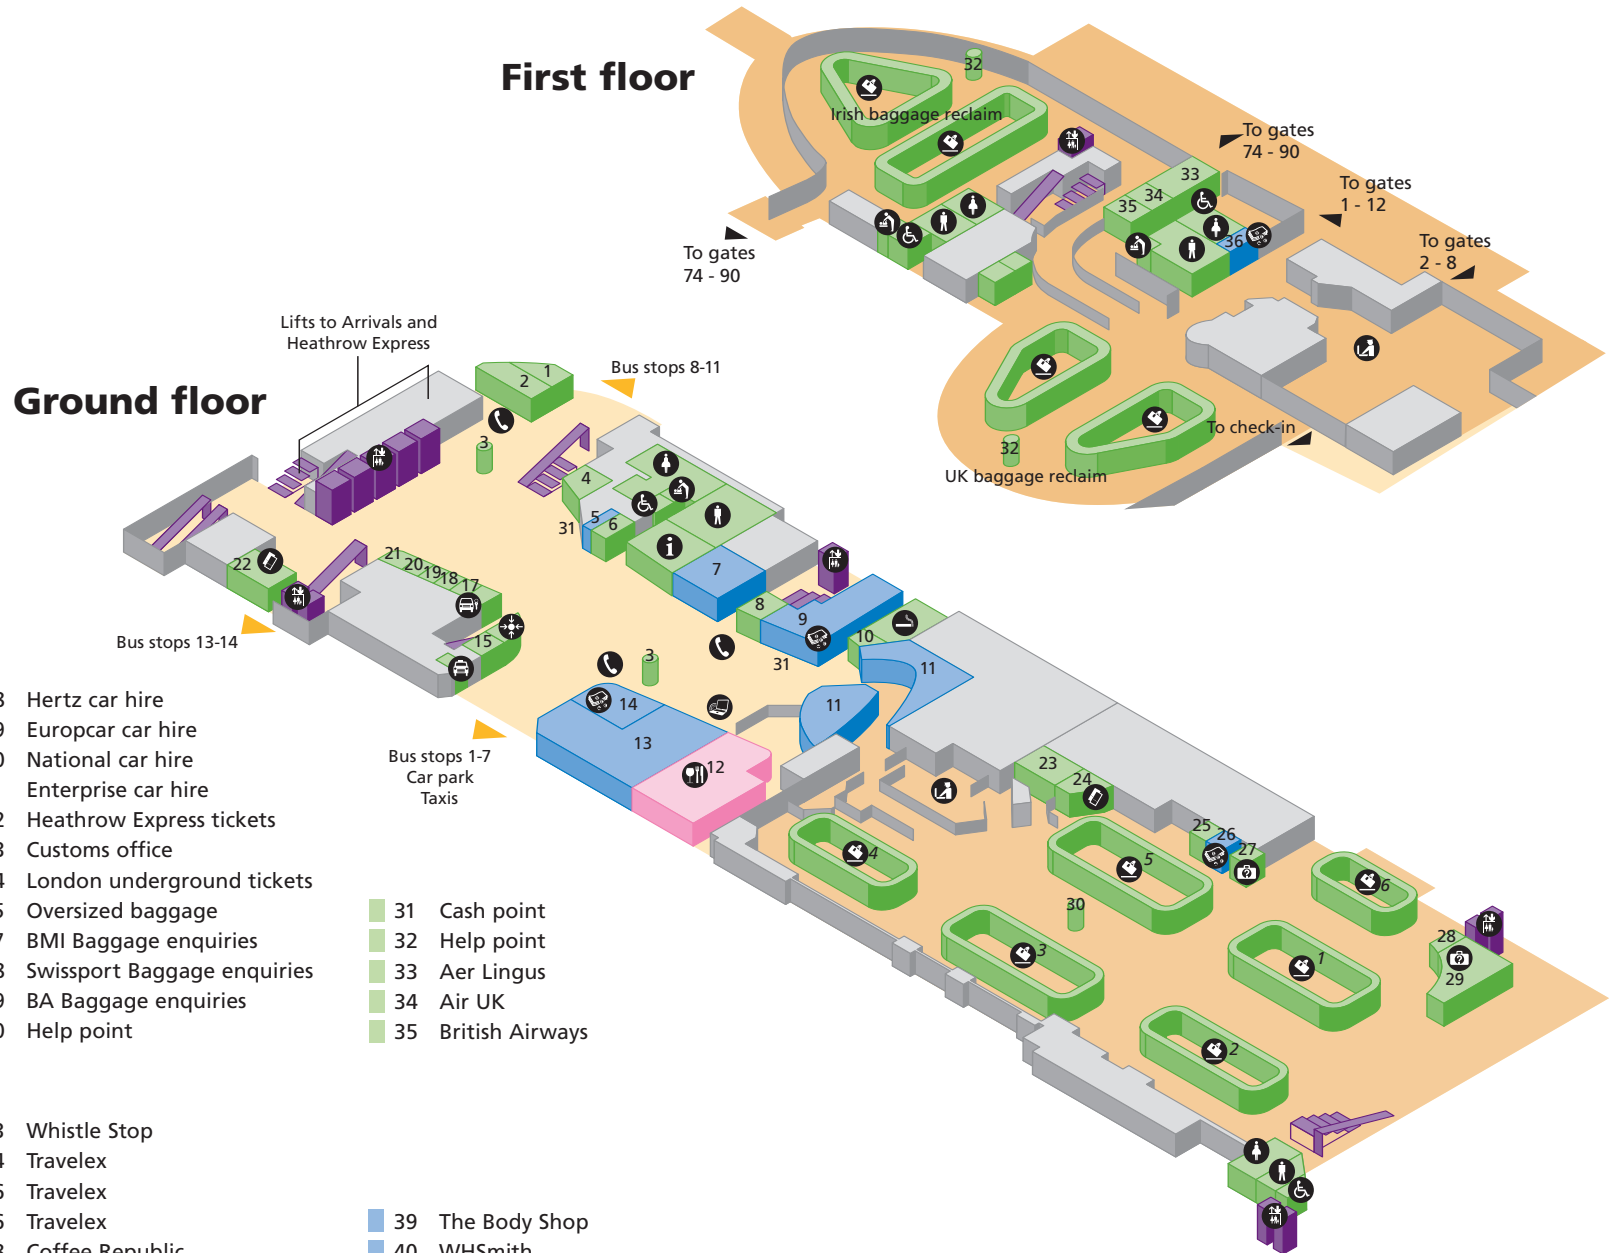

Terminal 1 - Arrivals

- Public areas
- Passenger areas

Services

- Accessible toilet
- Baby care
- Baggage enquiries
- Baggage reclaim
- Bureau de change
- Car hire
- Information
- Lift
- Meeting point
- Restaurant / café
- Security
- Smoking area
- Taxi
- Telephone
- Ticket sales
- Toilet men
- Toilet women
- Wireless hotspot
- Speedlink / Hotel link
- Gwr
- Bus info
- BA bag collection
- Shopping collection point
- Hotel desk
- Reserved seating
- LUL Desk
- Avis car hire
- Hertz car hire
- Europcar car hire
- National car hire
- Enterprise car hire
- Heathrow Express tickets
- Customs office
- London underground tickets
- Oversized baggage
- BMI Baggage enquiries
- Swissport Baggage enquiries
- BA Baggage enquiries
- Help point

Shopping & restaurants

- 5 Primus mobile phones
- 7 WHSmith
- 9 ICE
- 11 World Duty Free
- 12 Costa Coffee
- 13 Whistle Stop
- 14 Travelex
- 26 Travelex
- 36 Travelex
- 39 The Body Shop
- 40 WHSmith