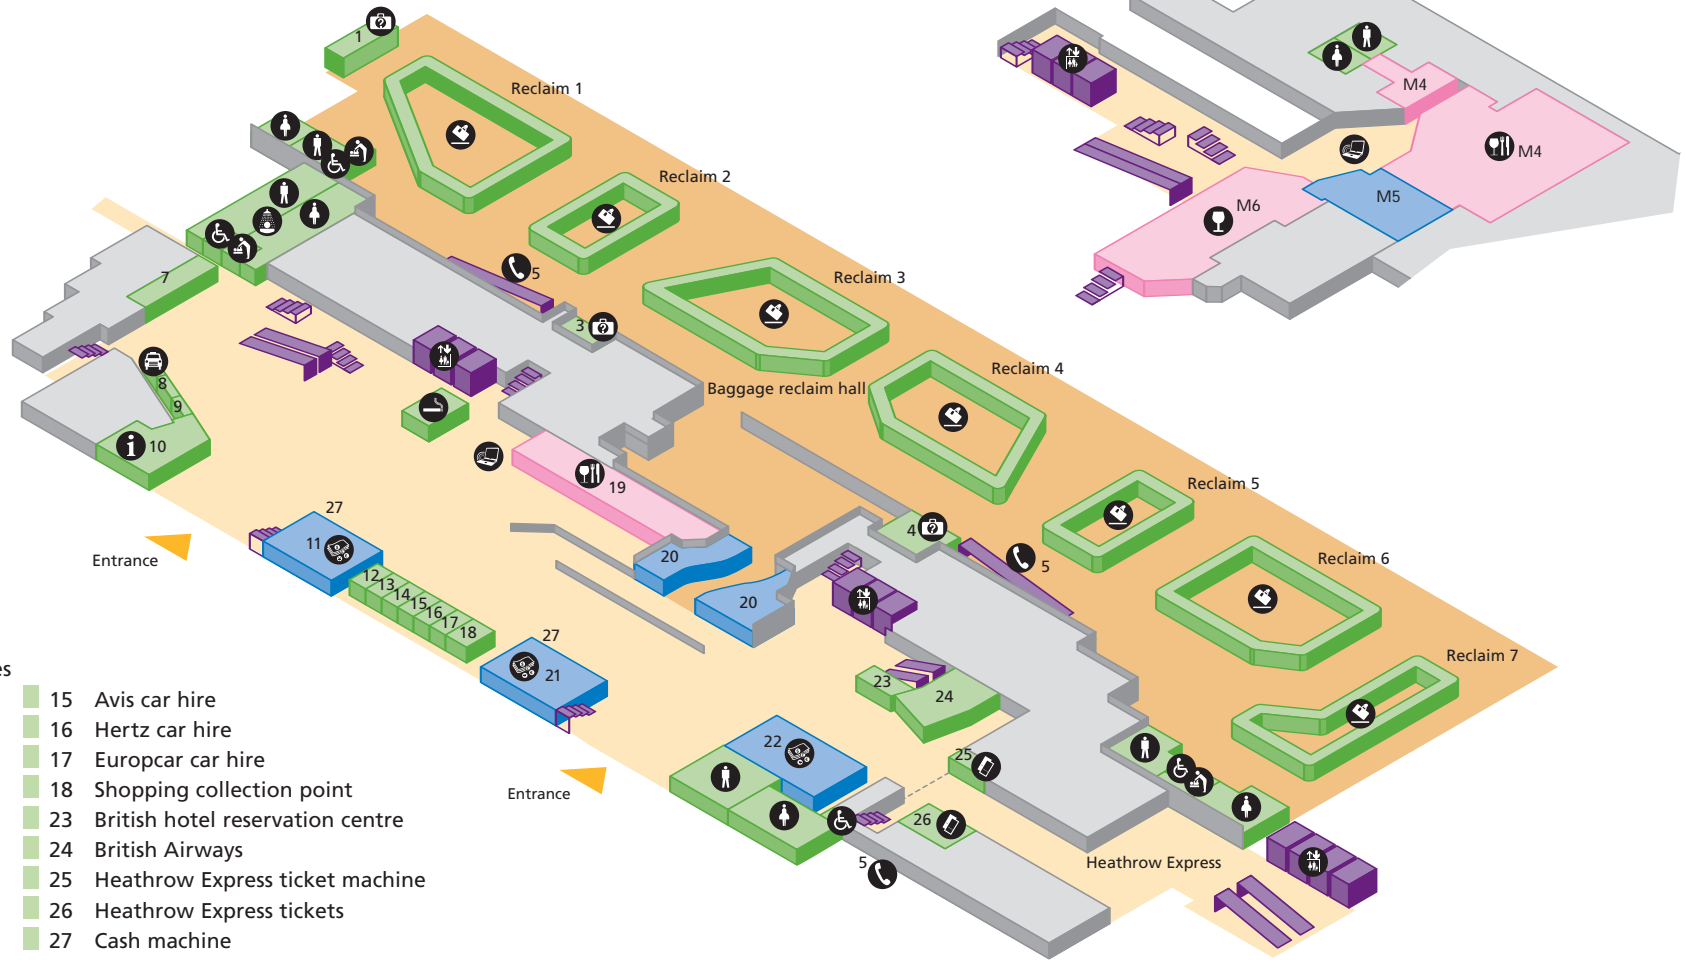

Shopping & restaurants

- 83 Costas
- 84 Travelex
- 86 Sri Lankan Airways
- 88 Sunglass Hut
- 89 Tie Rack
- 90 Body Shop
- 92 WH Smith
- 93 Travelex
- 94 American Express
- 95 Boots
- 100 AMT Coffee Bar

Terminal 4 - Arrivals & mezzanine level

- Public areas
- Passenger areas

Services

-  Accessible toilet
-  Babycare
-  Bar / Pub
-  Baggage enquiries
-  Baggage reclaim
-  Bureau de Change
-  Information
-  Lift
-  Shower
-  Smoking area
-  Taxi
-  Ticket sales
-  Toilet men
-  Toilet women
-  Wireless hotspot
- 1 British Airways baggage enquiries
- 3 Baggage enquiries
- 5 Help phone
- 7 Excess baggage
- 8 Sky Diamond
- 9 British hotel reservation centre
- 10 Information desk
- 12 Hotel link
- 13 Enterprise car hire
- 14 National car hire
- 15 Avis car hire
- 16 Hertz car hire
- 17 Europcar car hire
- 18 Shopping collection point
- 23 British hotel reservation centre
- 24 British Airways
- 25 Heathrow Express ticket machine
- 26 Heathrow Express tickets
- 27 Cash machine

Shopping & restaurants

- 11 American Express
- 19 Starbucks
- 20 Arrivals shop
- 21 Travelex
- 22 WH Smith
- M4 Café Italia
- M5 Serendipity
- M6 Wetherspoons

Mezzanine level

Ground floor

Terminal 4 - Departures

- Public areas
- Passenger areas

Services

- Accessible toilet
- Airline lounge
- Bar / Pub
- Babycare
- Bureau de Change
- Information
- Lift
- Mailbox
- Restaurant / Café
- Shower
- Smoking area
- Toilet men
- Toilet women
- Wireless hotspot
- 32 Security desk
- 35 British Airways Serenity Lounge
- 38 BA information desk
- 40 Shopping information point
- 46 HM Customs & export
- 104 Quiet seating area