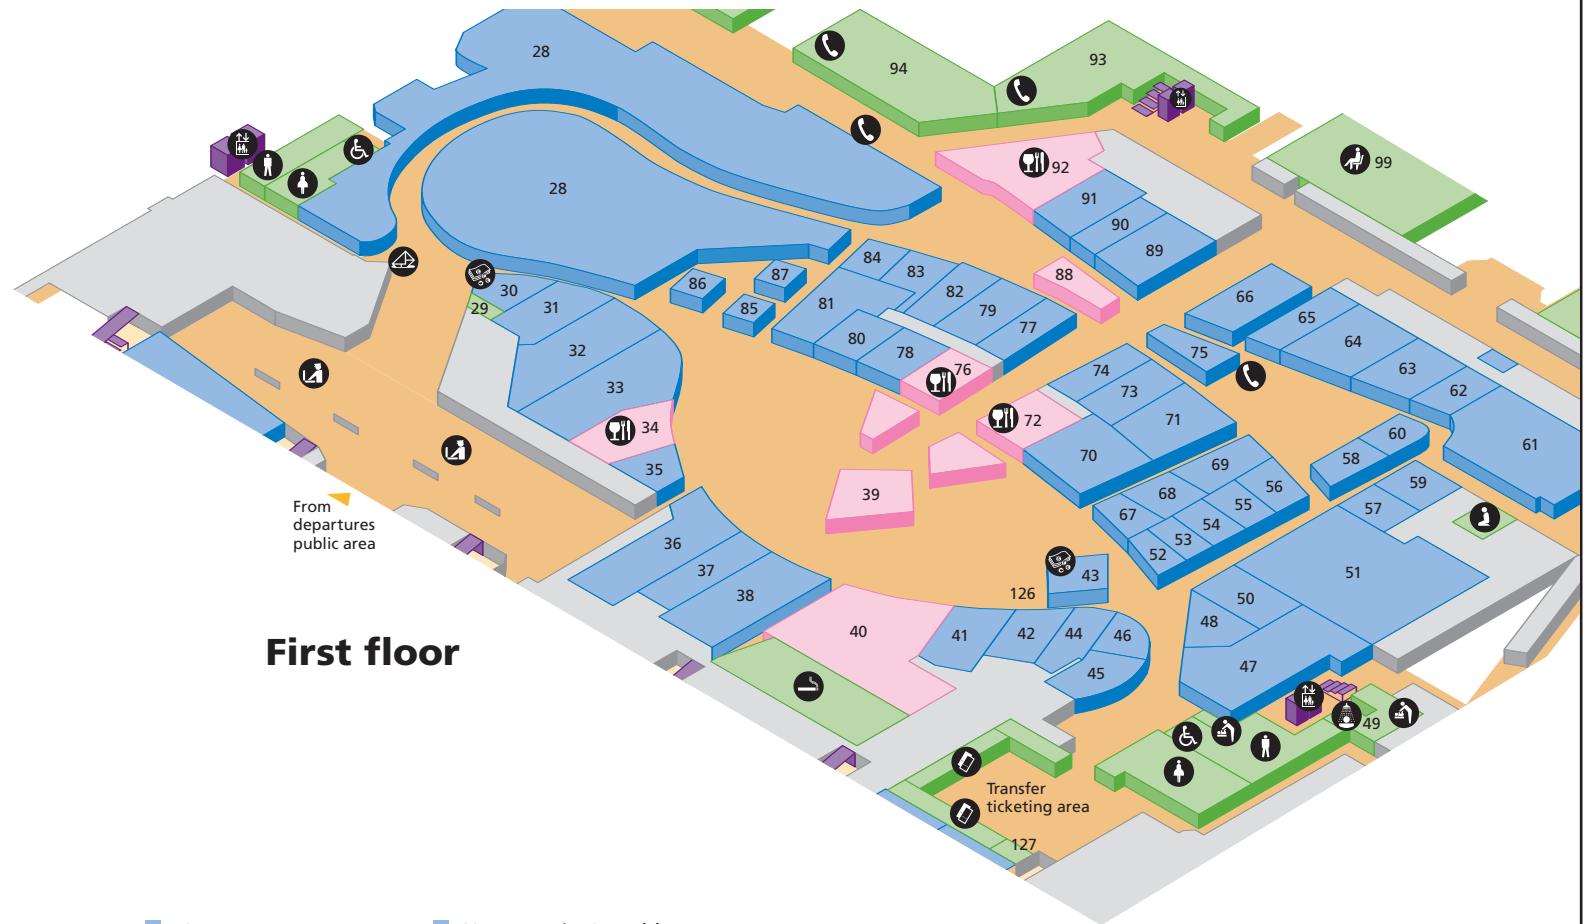

Terminal 3 - Departures (passenger area)

- Public areas
- Passenger areas

Services

- Accessible toilet
- Airline lounge
- Babycare
- Bureau de change
- Lift
- Mailbox
- Prayer room
- Restaurant / Café
- Security
- Shower
- Smoking area
- Telephone
- Ticket sales
- Toilet men
- Toilet women
- 29 VAT Returns
- 49 Family toilet
- 93 Gate room 2
- 94 Gate room 4
- 99 The London Lounge
- 126 Cash machine
- 127 Virgin Atlantic Airways lounge

Shopping & restaurants

■ 28 World Duty Free	■ 40 O'Neill's	■ 52 Versace	■ 63 Mappin & Webb
■ 30 Travelex	■ 41 Harrods	■ 53 Mont Blanc	■ 64 Salvatore Ferragamo
■ 31 Nike	■ 42 Glorious Britain	■ 54 Zegna	■ 65 Hermes
■ 32 FCUK	■ 43 American Express	■ 55 Cartier	■ 66 Gucci
■ 33 World News	■ 44 Taste of Britain	■ 56 Dunhill	■ 67 World of Whiskies
■ 34 La Brioche Doree	■ 45 World News	■ 57 Dior	■ 68 Cigar House
■ 35 Sunglass Hut	■ 46 Waterford / Wedgwood	■ 58 Lancôme	■ 69 Berry Bros. & Rudd
■ 36 Dixons	■ 47 World Duty Free	■ 59 Rigby & Peller	■ 70 Books etc.
■ 37 Virgin Megastore	■ 48 Chocolate Box	■ 60 David Culow	■ 71 Bally
■ 38 Boots	■ 50 Liberty	■ 61 Chez Gerrard	■ 72 Café Italia
■ 39 Starbucks	■ 51 Harrods	■ 62 Smythsons	■ 73 Burberry
			■ 74 Bulgari
			■ 75 Caviar House
			■ 76 Bagel Street
			■ 77 Escada
			■ 78 Hugo Boss
			■ 79 Paul Smith
			■ 80 Tumi / Rolling Luggage
			■ 81 Kurt Geiger
			■ 82 Pringle
			■ 83 Folli Follie
			■ 84 MAC
			■ 85 Swatch
			■ 86 Tie Rack
			■ 87 World Duty Free
			■ 88 Seafood Bar
			■ 89 Chanel
			■ 90 Holland & Holland
			■ 91 Thomas Pink
			■ 92 TGI Friday's

First floor