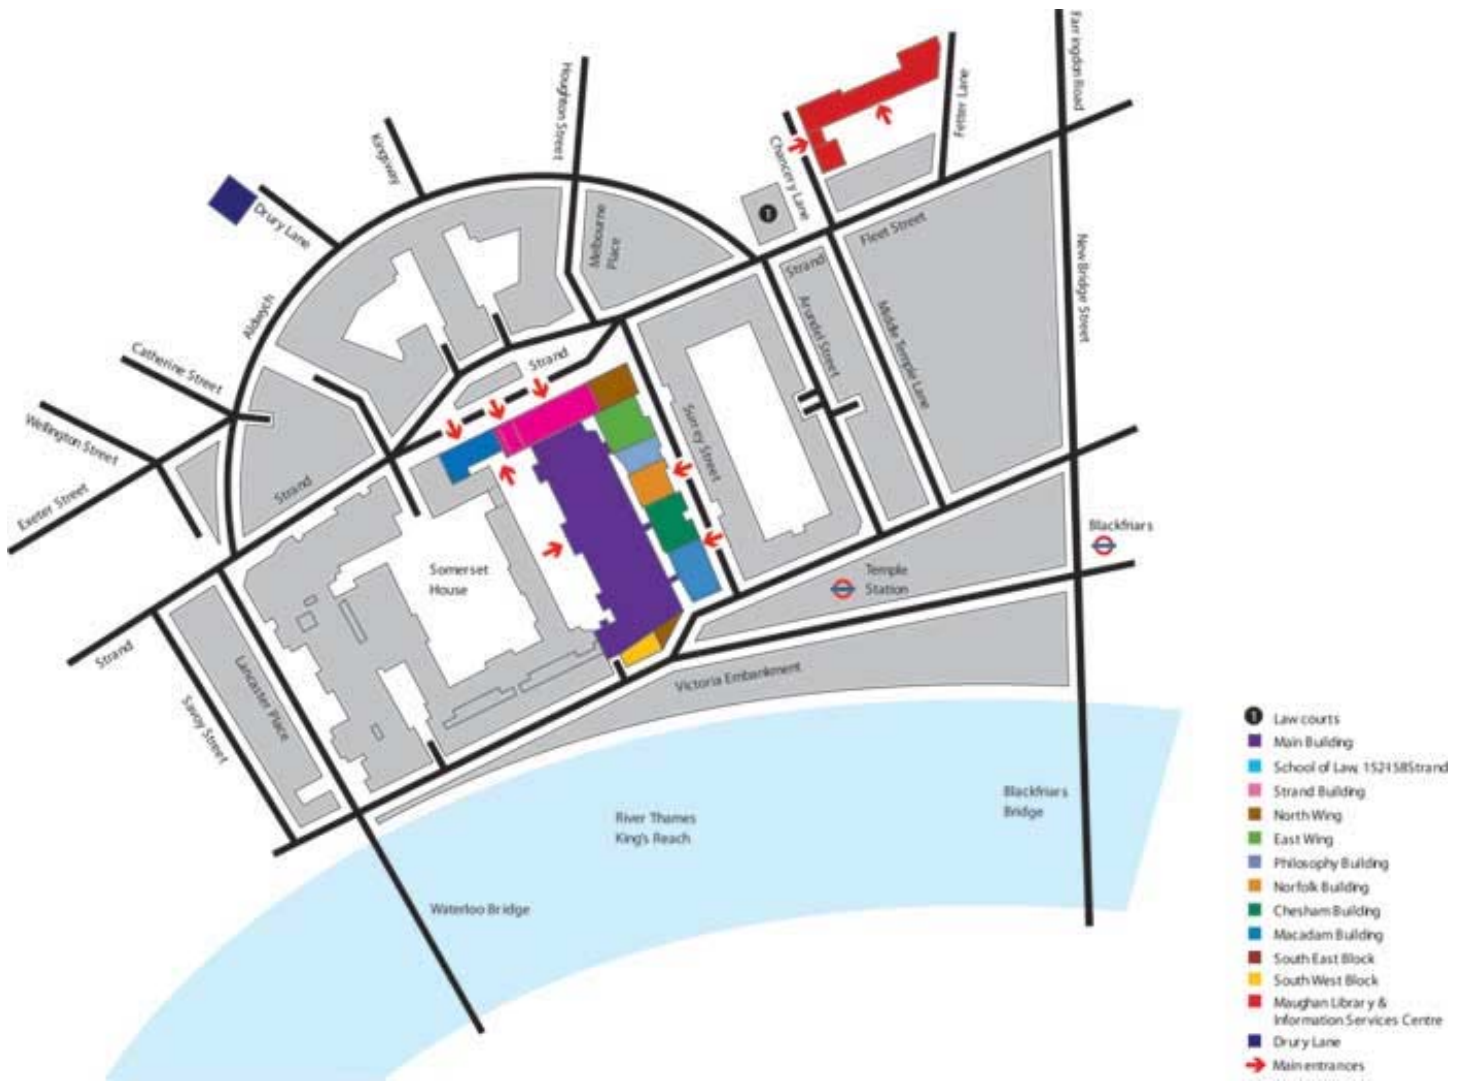

Telephone: 020-7836 5454

King's College London
Denmark Hill Campus

King's College London
Strand Campus Map

Address: The Franklin-Wilkins Building, Stamford Street, London SE1 9NH

Telephone:020-7836 5454

Address: Stamford Street Apartments, 127 Stamford Street, London SE1 9NQ