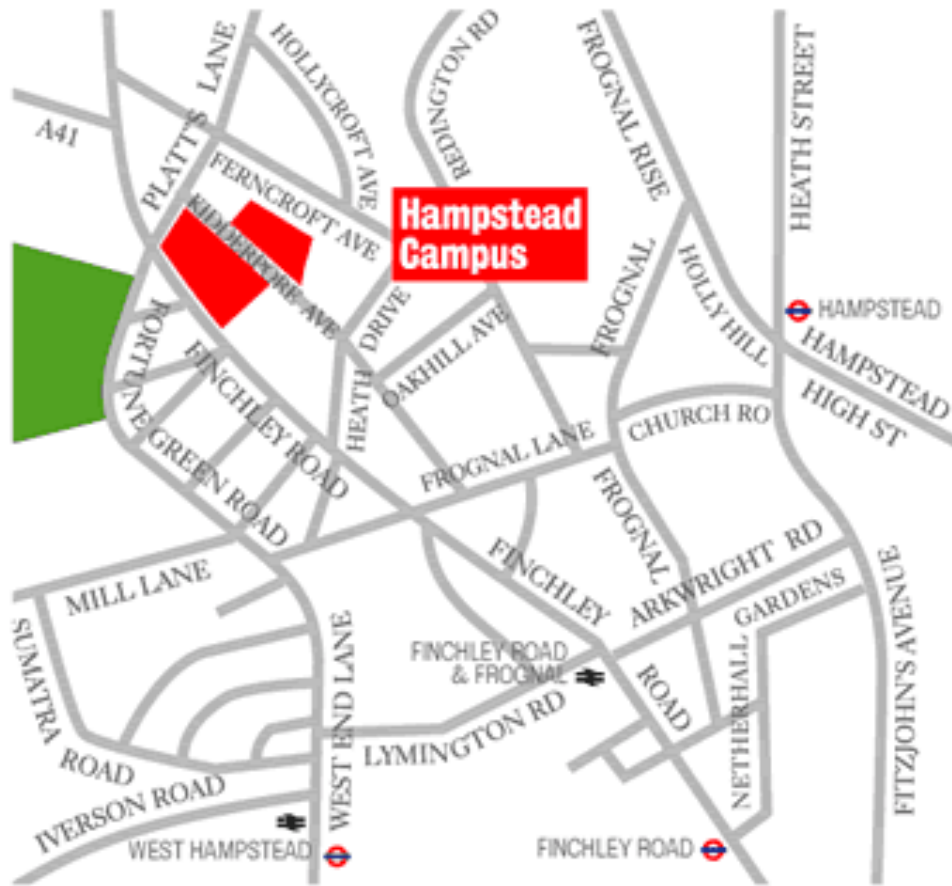

King's College London
Main Map

Address: Great Dover Street Apartments, 165 Great Dover Street, London SE1 4XA

Telephone:020-7873 0888 ext 8935

Address: Guy's Hospital, London Bridge, London SE1 9RT

Telephone:020-7955 5000

Telephone: 020-7848-6004

King's College London Guy's Campus

Address: Hampstead Campus, Kidderpore Avenue, London NW3 7ST
Telephone: 020-7435 3564

King's College London Mapstead Campus

Address: Half Moon Lane, 66 Half Moon Lane, London SE24 9JE