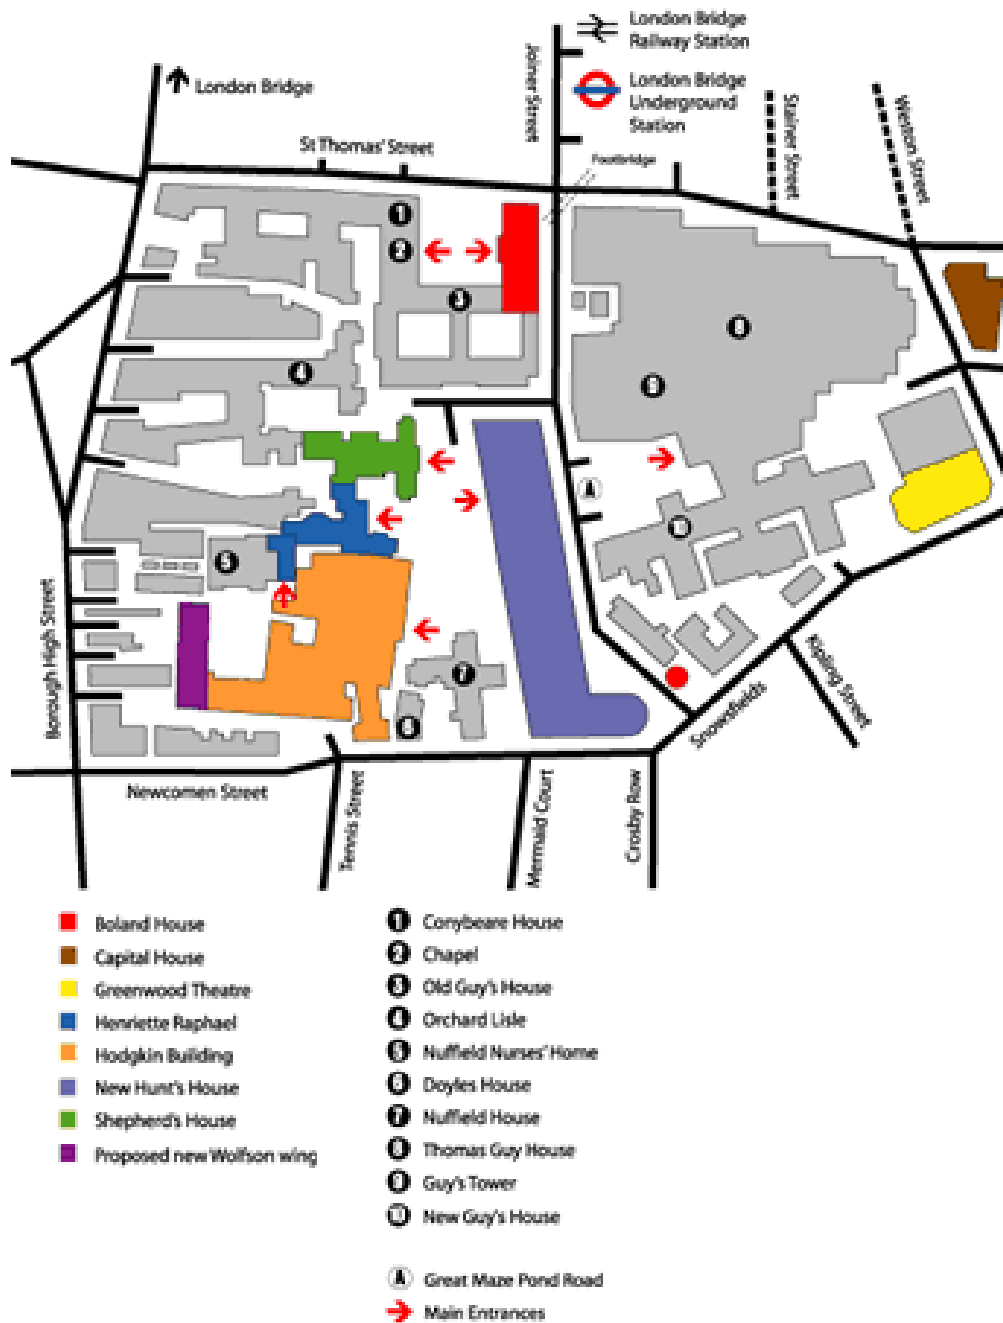

King's College London
Main Map

Address: Great Dover Street Apartments, 165 Great Dover Street, London SE1 4XA

Telephone:020-7873 0888 ext 8935

Address: Guy's Hospital, London Bridge, London SE1 9RT

Telephone:020-7955 5000

Telephone: 020-7848-6004

King's College London Guy's Campus

Address: Hampstead Campus, Kidderpore Avenue, London NW3 7ST
Telephone: 020-7435 3564

King's College London Mapstead Campus

Address: Half Moon Lane, 66 Half Moon Lane, London SE24 9JE

King's College London Waterloo Campus

Address: St Thomas's Hospital, Lambeth Palace Road, London SE1 7EH

Telephone: 020-7188 7188

Address: St Thomas' House, Lambeth Palace Road, St Thomas' Hospital, London SE1 7EH