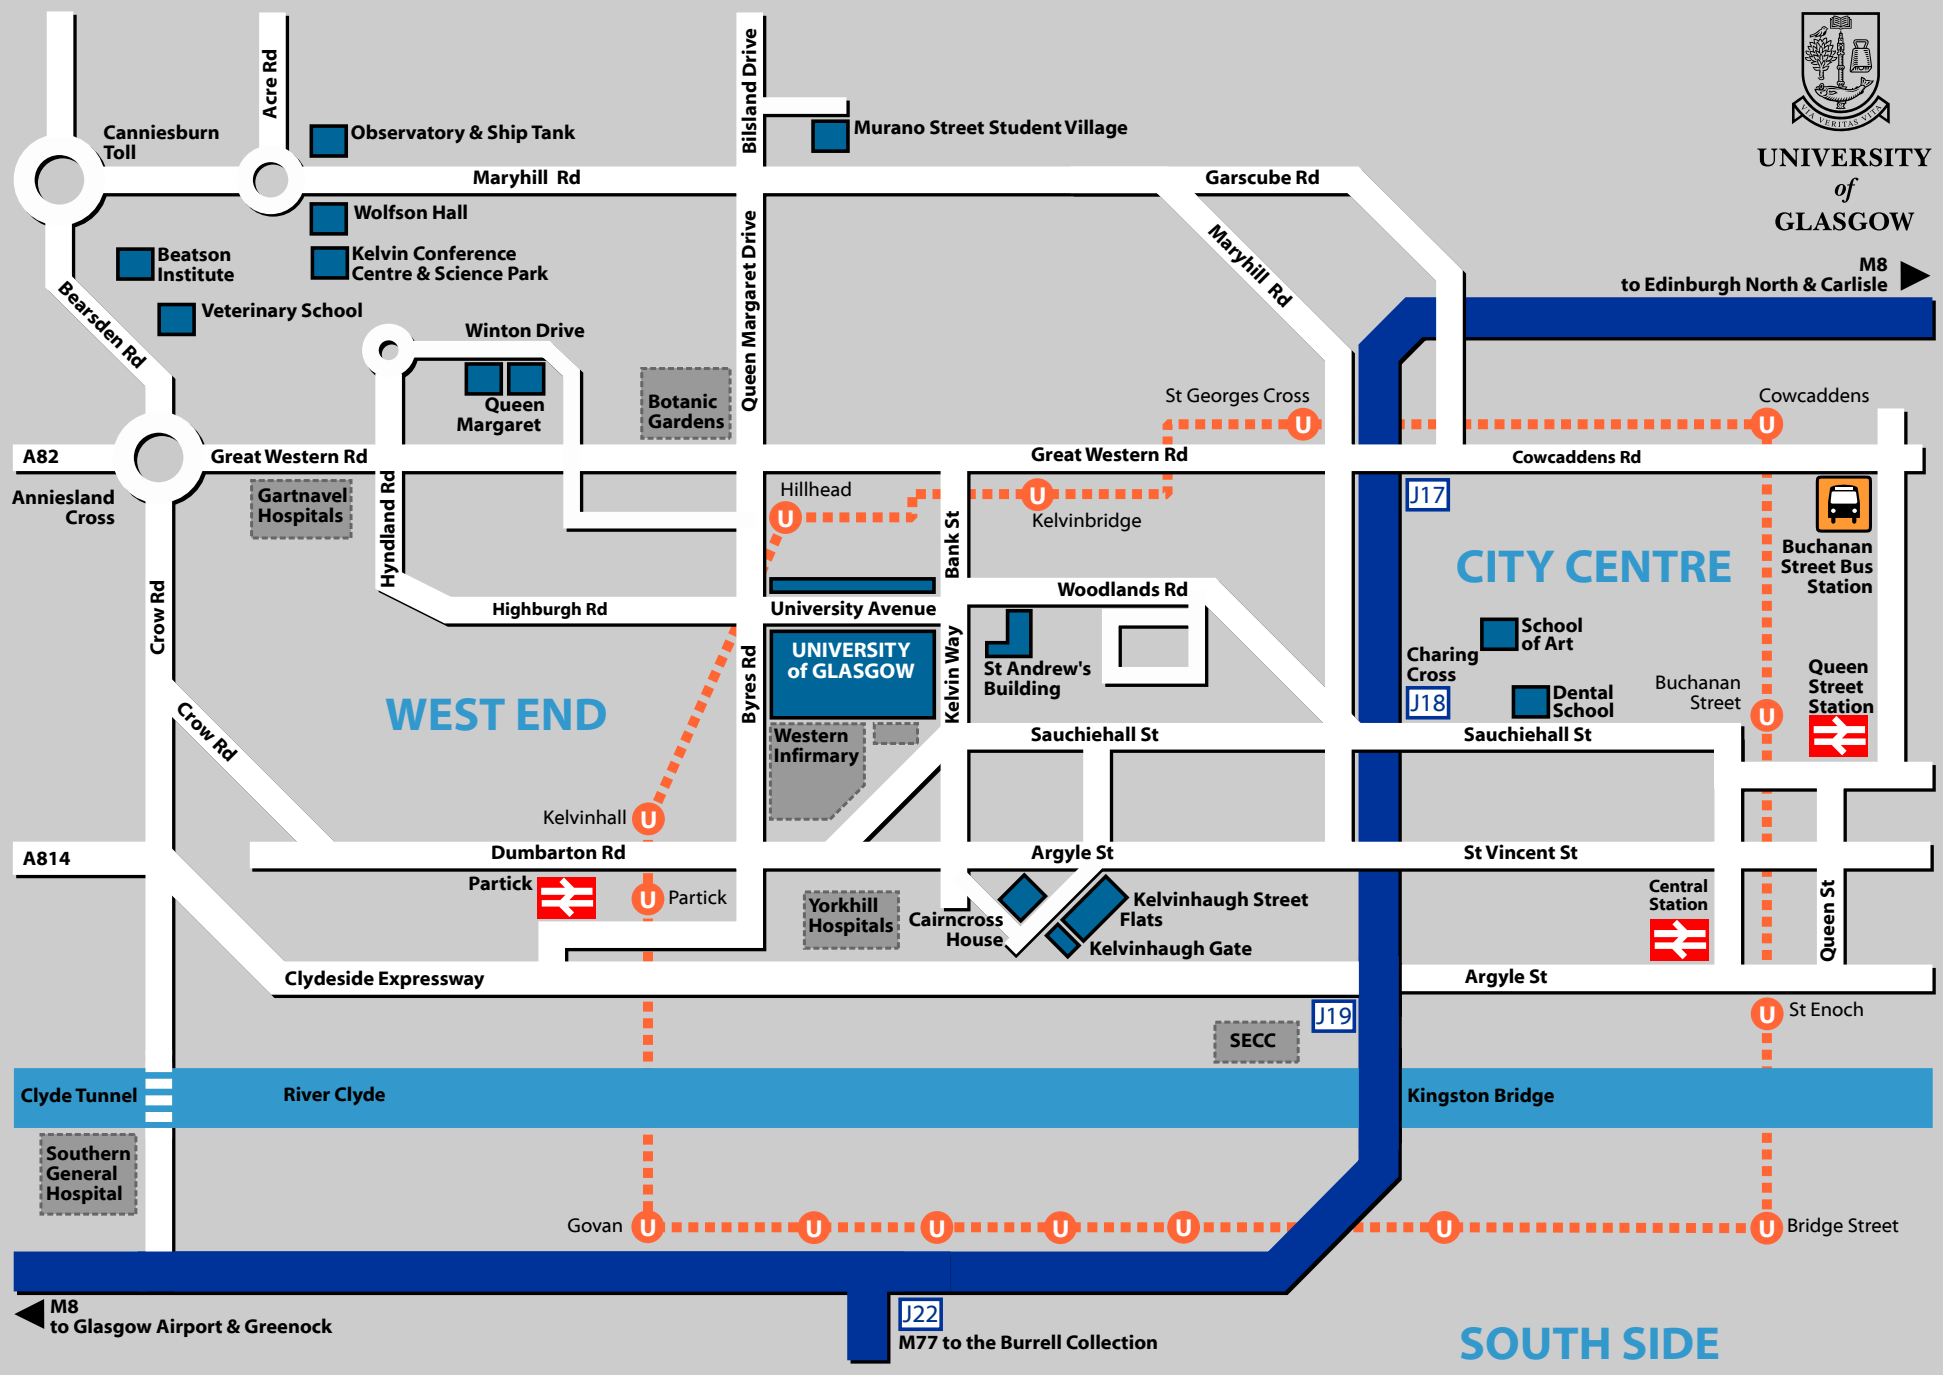

# Tourist Publications City Maps

# GLASGOW

UNIVERSITY of GLASGOW

M8 to Edinburgh North & Carlisle

WEST END

CITY CENTRE

SOUTH SIDE

UNIVERSITY of GLASGOW

M8 to Glasgow Airport & Greenock