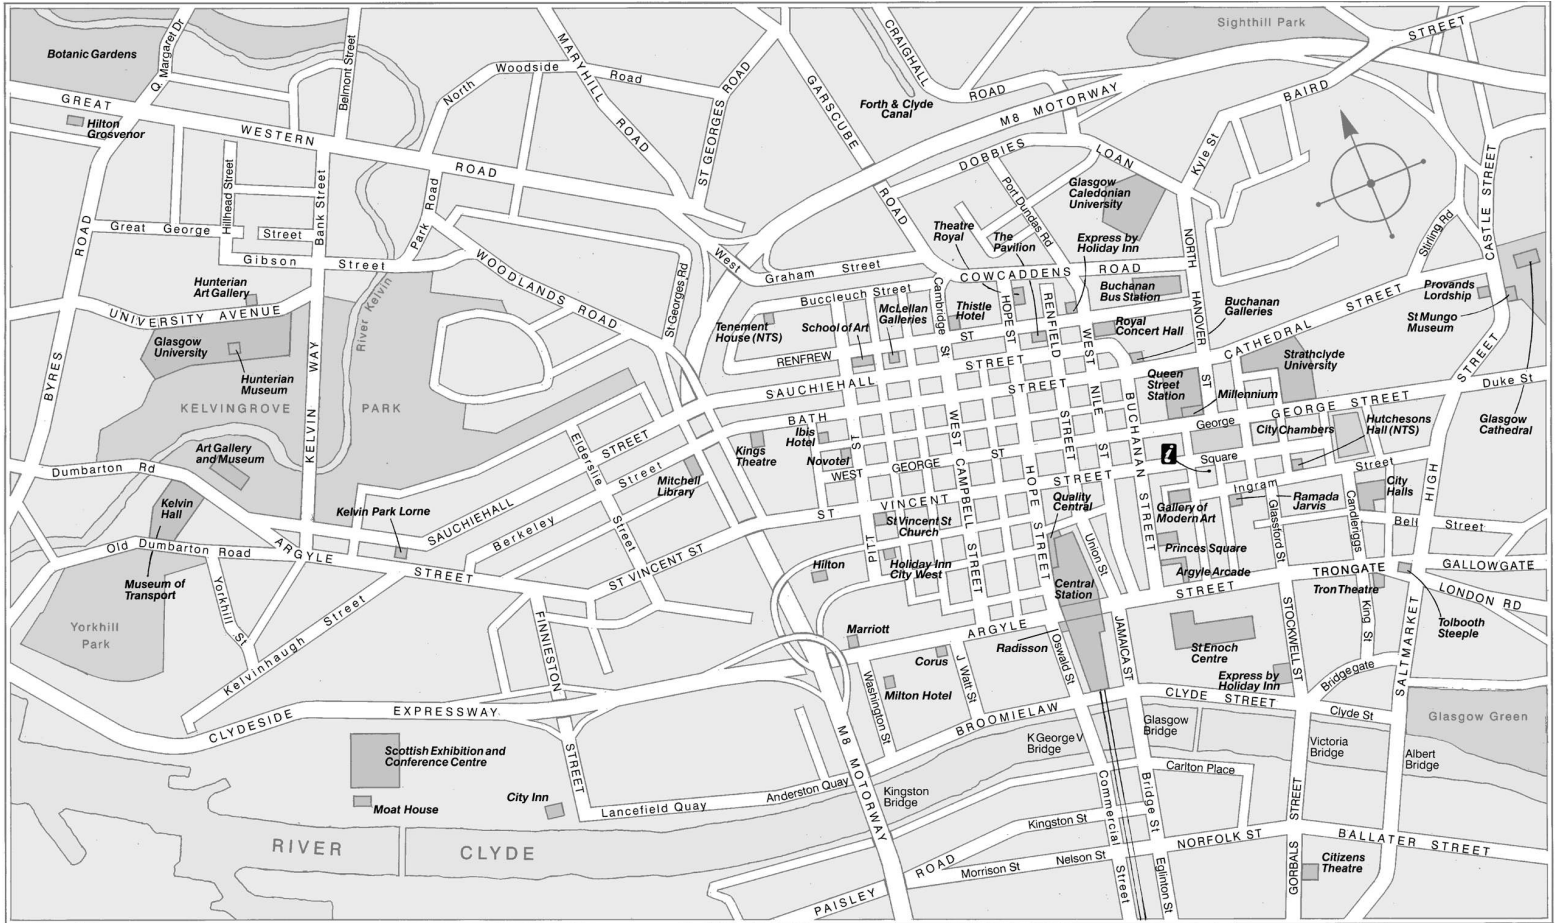

City of Glasgow, Scotland UK

# Tourist Publications City Maps

# GLASGOW

UNIVERSITY of GLASGOW

M8 to Edinburgh North & Carlisle

WEST END

CITY CENTRE

SOUTH SIDE

UNIVERSITY of GLASGOW

M8 to Glasgow Airport & Greenock