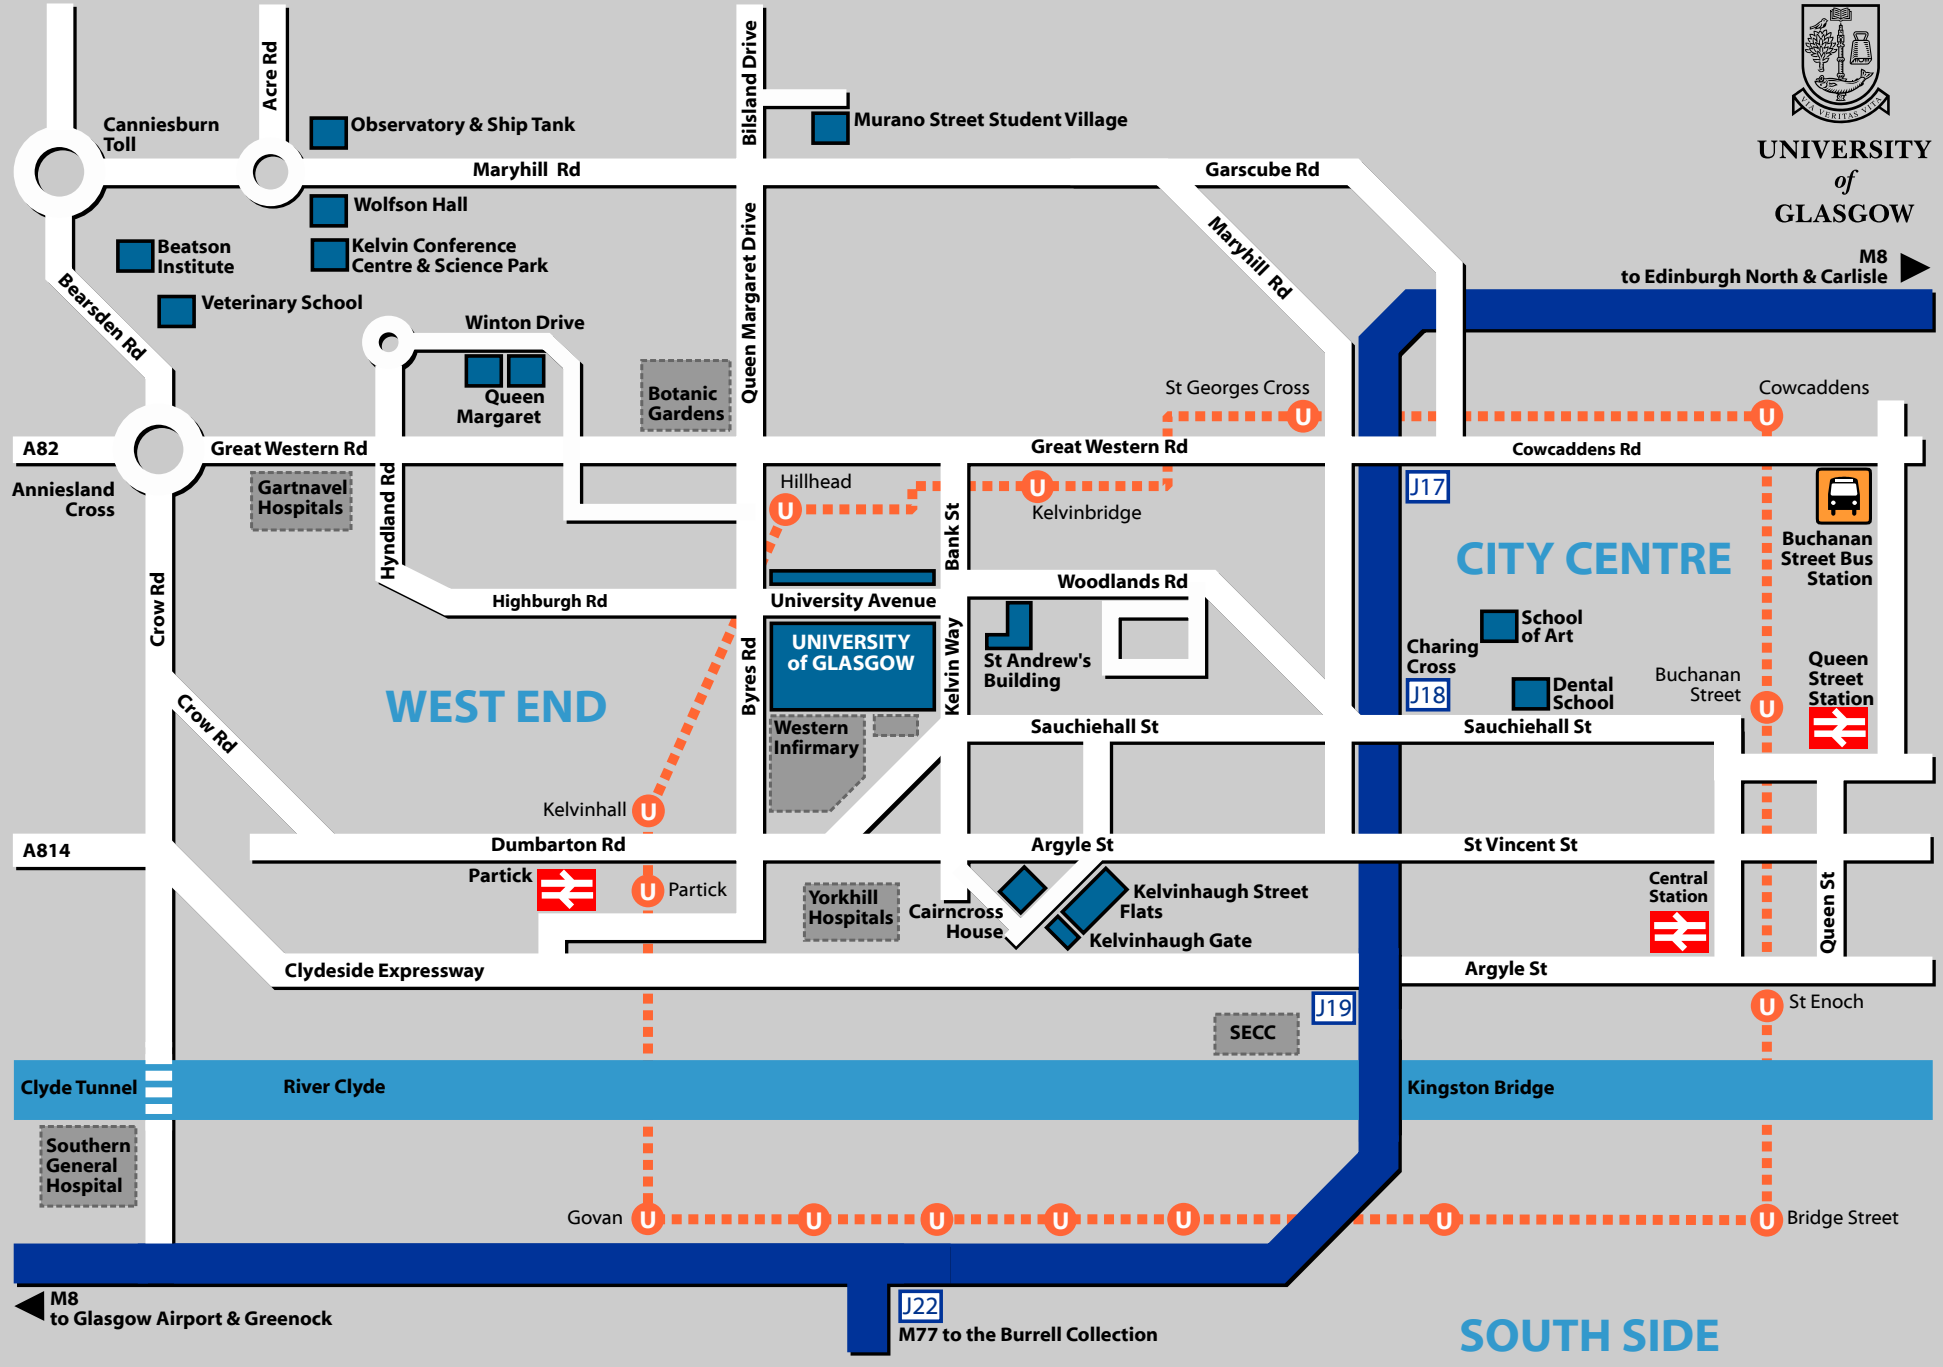

# Tourist Publications City Maps

# GLASGOW

UNIVERSITY of GLASGOW

M8 to Edinburgh North & Carlisle

WEST END

CITY CENTRE

SOUTH SIDE

UNIVERSITY of GLASGOW

M8 to Glasgow Airport & Greenock