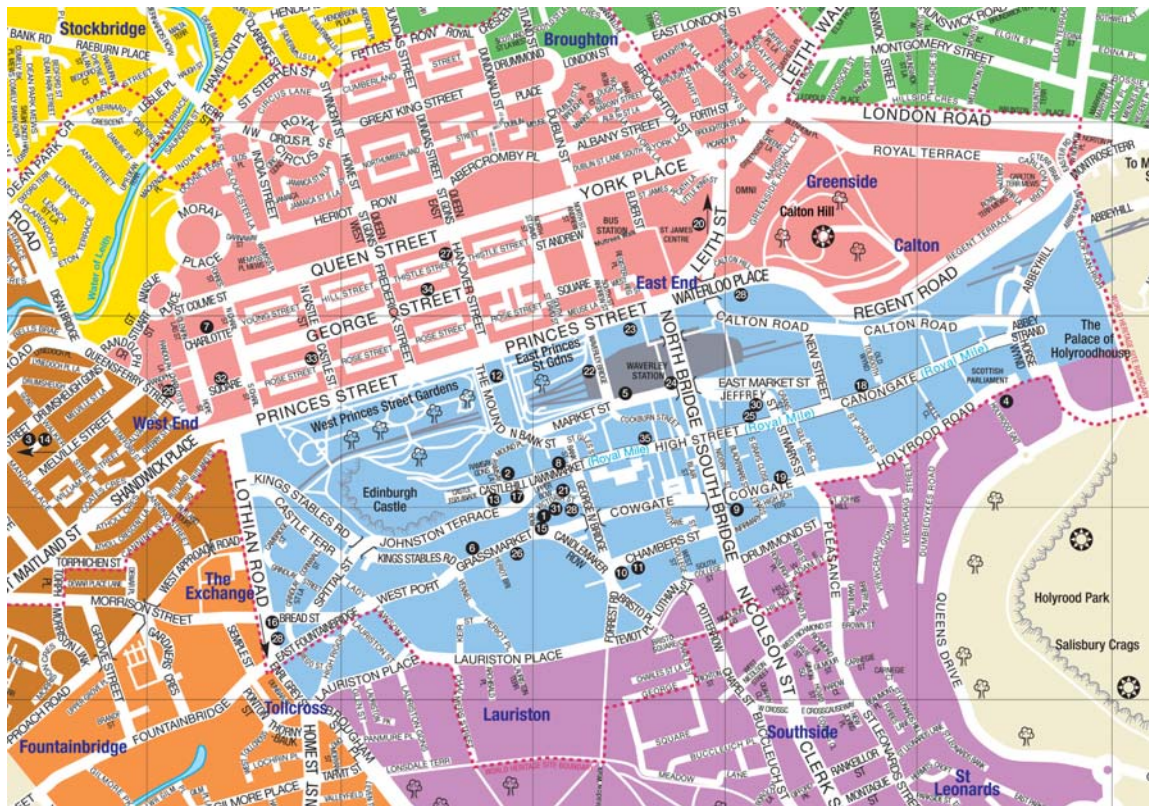

Edinburgh City Centre Map

© PRM Marketing Ltd 2005

Key

Attractions

1	The Cadies & Witchery Tours	8	Gladstones Land
2	Camera Obscura & World of Illusion	9	Mercat Tours
3	NGS - Dean Gallery	10	NMS – Museum of Scotland
4	Dynamic Earth	11	NMS – Royal Museum
5	Edinburgh Dungeon	12	NGS – Royal Scottish Academy Building
6	Edinburgh Pub Literary Tour	13	Scotch Whisky Heritage Centre
7	The Georgian House	14	NGS – Scottish National Gallery of Modern Art

Exclusive Offers

15	Anta	25	Geoffrey Tailor & 21st Century Kilts
16	Braid Hills Golf Course	26	Hawick cashmere
17	Café Hub & Edinburgh International Festival	27	Henderson's of Edinburgh
18	Carson Clark Gallery	28	Howies Restaurants
19	Concrete Wardrobe	29	Indigo yard
20	Daniel's Bistro	30	La Garrigue
21	Demijohn	31	Mackenzie Leathergoods
22	Edinburgh Bus Tours	32	National trust for Scotland
23	Edinburgh & Lothians Tourist Info Centre	33	Oloroso
24	Escape Health Spa & North Bridge Brasserie	34	Opal Lounge
		35	Royal Mile Whiskies