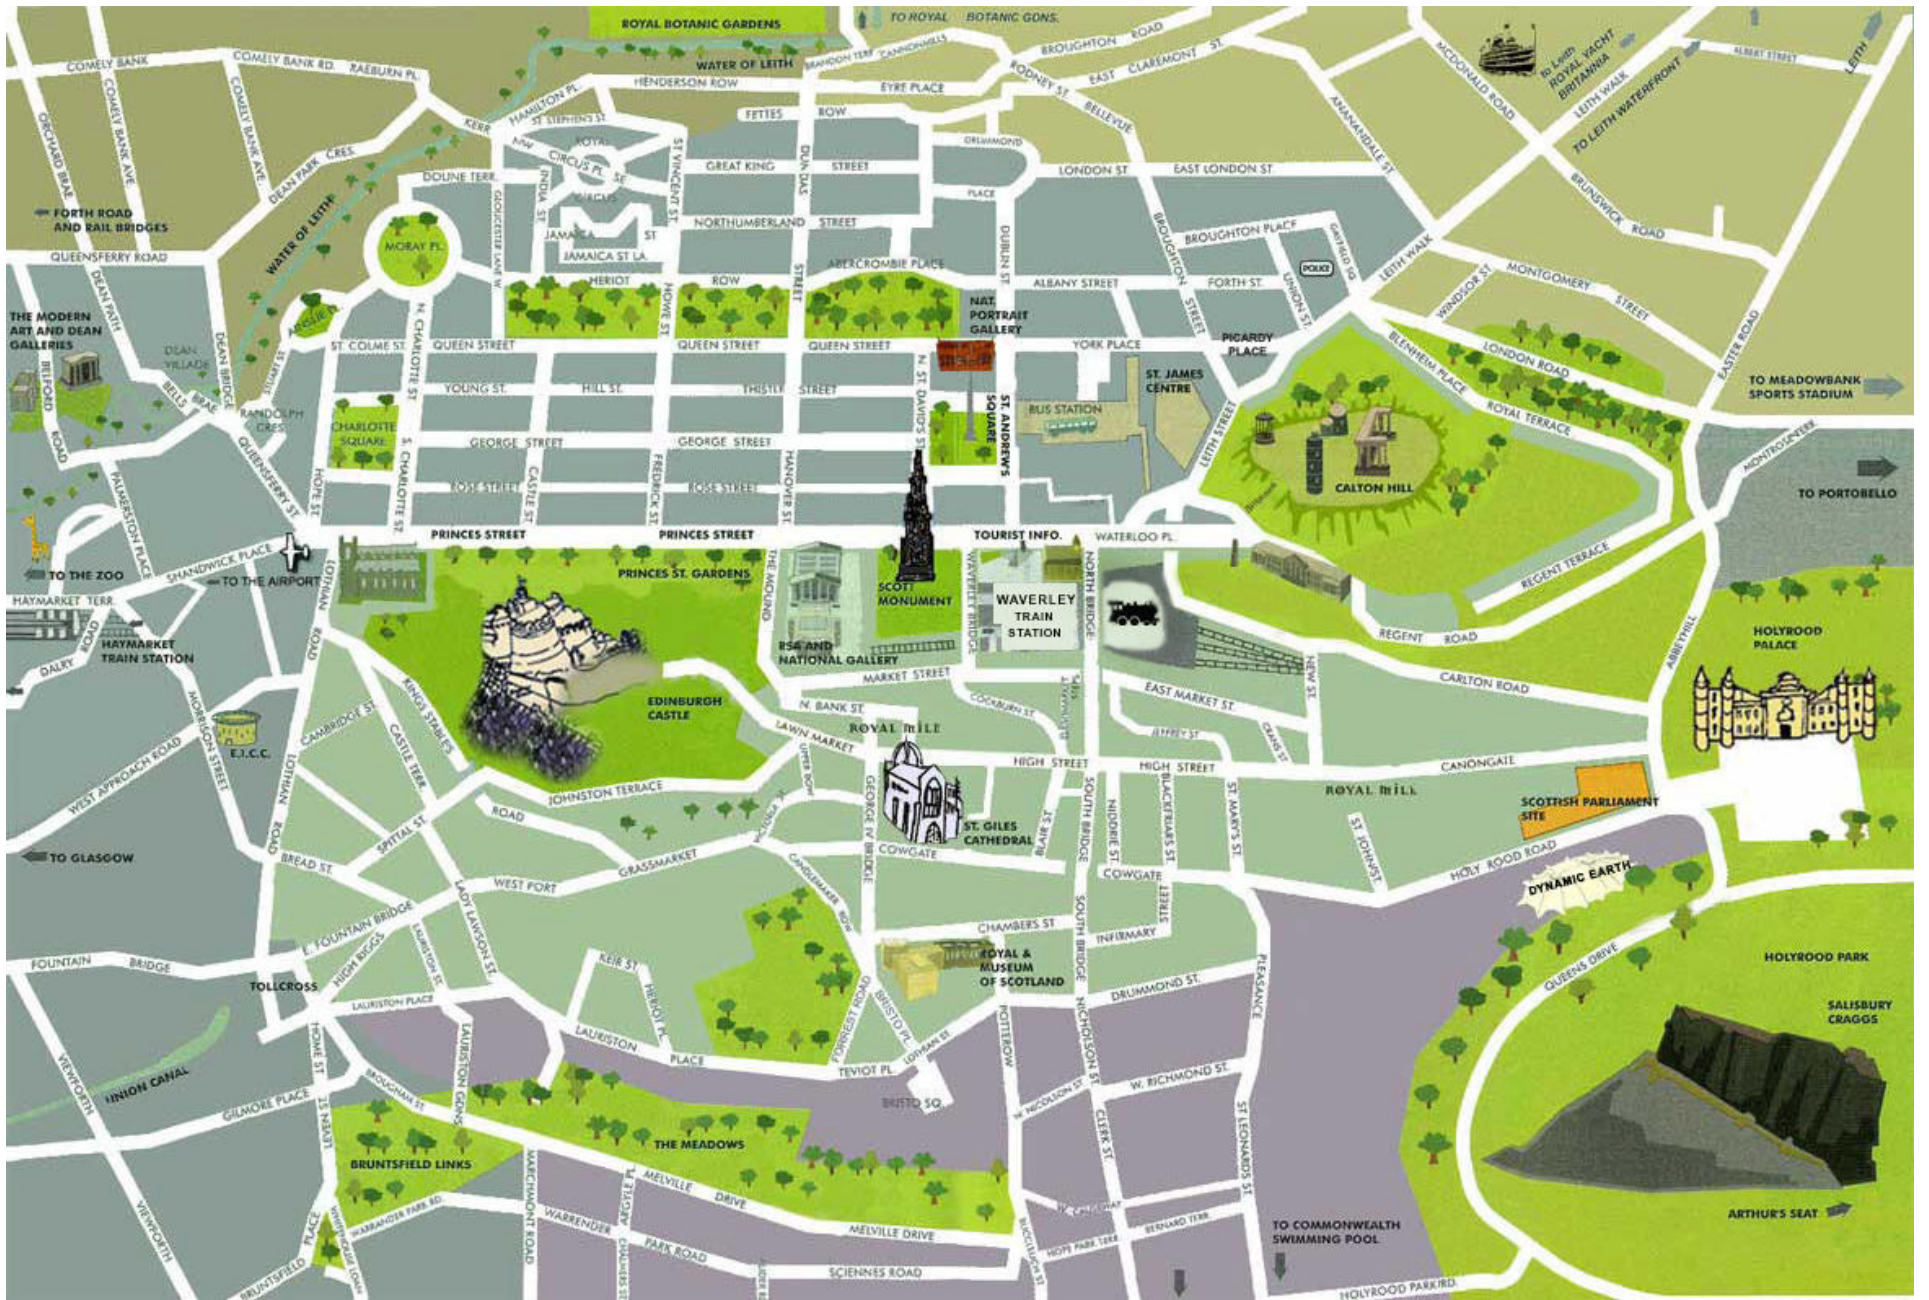

City Map, Edinburgh, Scotland UK

City Map, Edinburgh, Scotland UK

# Tourist Publications City Maps

# CITY CENTRE TRAVELMAP

**PD** Bus stops  
 For explanation of other symbols see key on main map overleaf

To Filmhouse Cinema, Royal Lyceum Theatre, Traverse Theatre and Usher Hall

To Camera Obscura, Scotch Whisky Heritage Centre and Scottish Parliament

To Gladstone's Land, Lady Stairs House and St. Giles Cathedral

To John Knox House, Museum of Childhood and Netherbrow Theatre