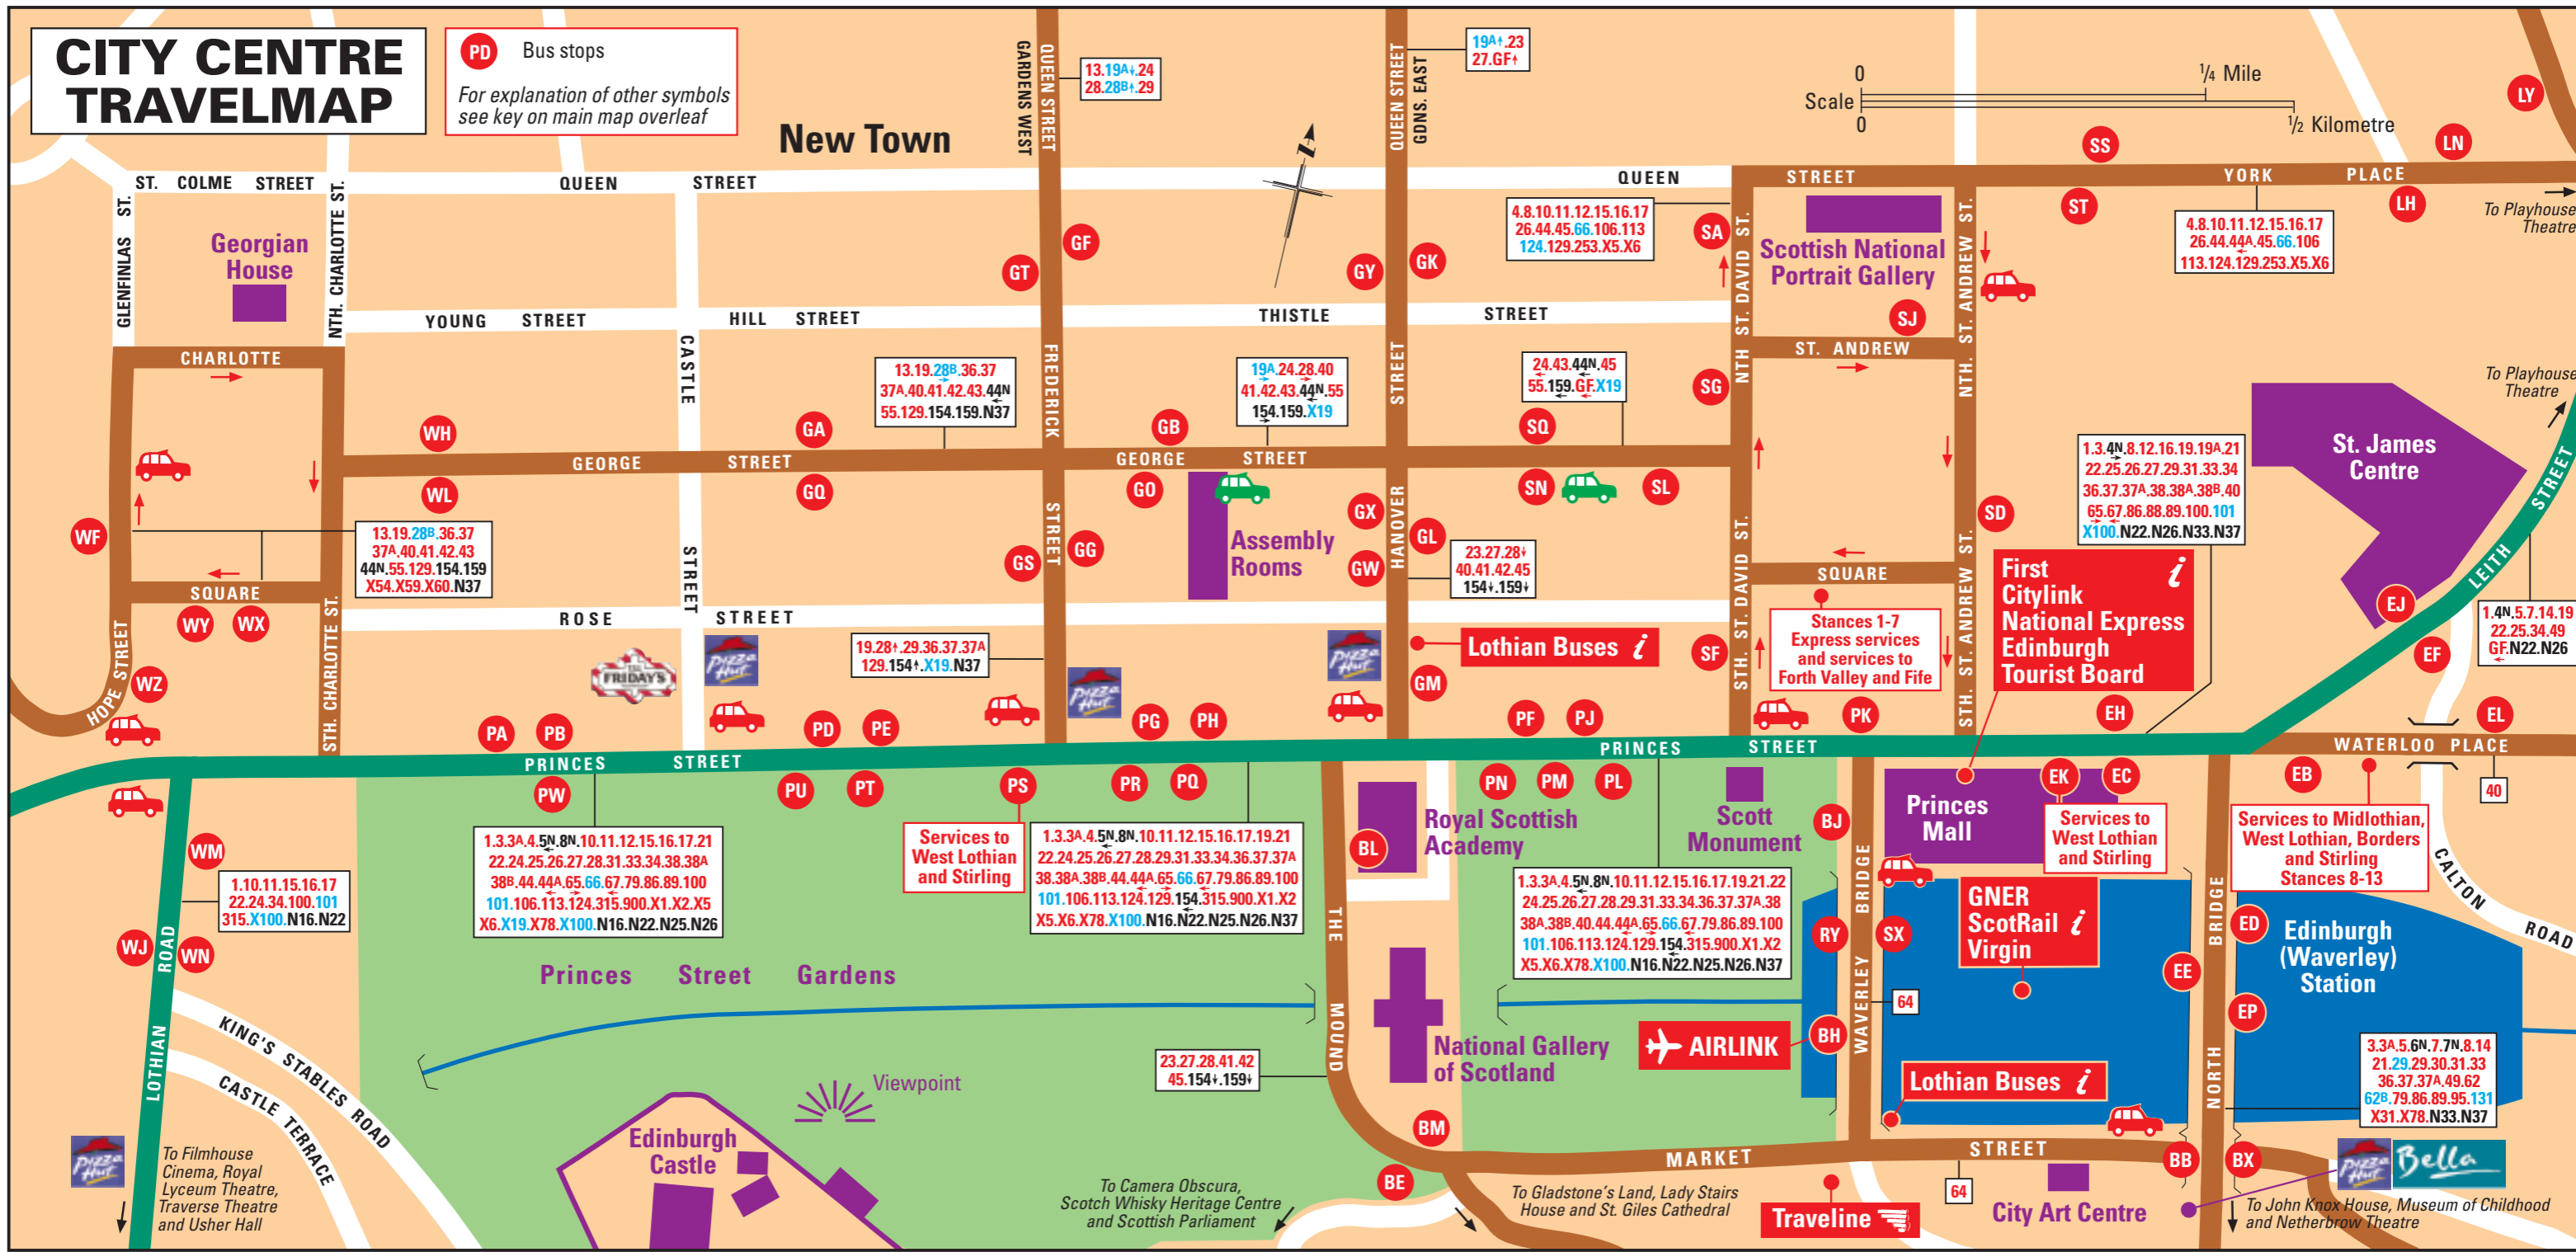

# CITY CENTRE TRAVELMAP

**PD** Bus stops  
 For explanation of other symbols see key on main map overleaf

To Filmhouse Cinema, Royal Lyceum Theatre, Traverse Theatre and Usher Hall

To Camera Obscura, Scotch Whisky Heritage Centre and Scottish Parliament

To Gladstone's Land, Lady Stairs House and St. Giles Cathedral

To John Knox House, Museum of Childhood and Netherbrow Theatre

### Attractions

- |   |                                    |    |   |
|---|------------------------------------|----|---|
| 1 | The Cadies & Witchery Tours        | 8  | Gladstones Land                               |
| 2 | Camera Obscura & World of Illusion | 9  | Mercat Tours                                  |
| 3 | NGS - Dean Gallery                 | 10 | NMS – Museum of Scotland                      |
| 4 | Dynamic Earth                      | 11 | NMS – Royal Museum                            |
| 5 | Edinburgh Dungeon                  | 12 | NGS – Royal Scottish Academy Building         |
| 6 | Edinburgh Pub Literary Tour        | 13 | Scotch Whisky Heritage Centre                 |
| 7 | The Georgian House                 | 14 | NGS – Scottish National Gallery of Modern Art |