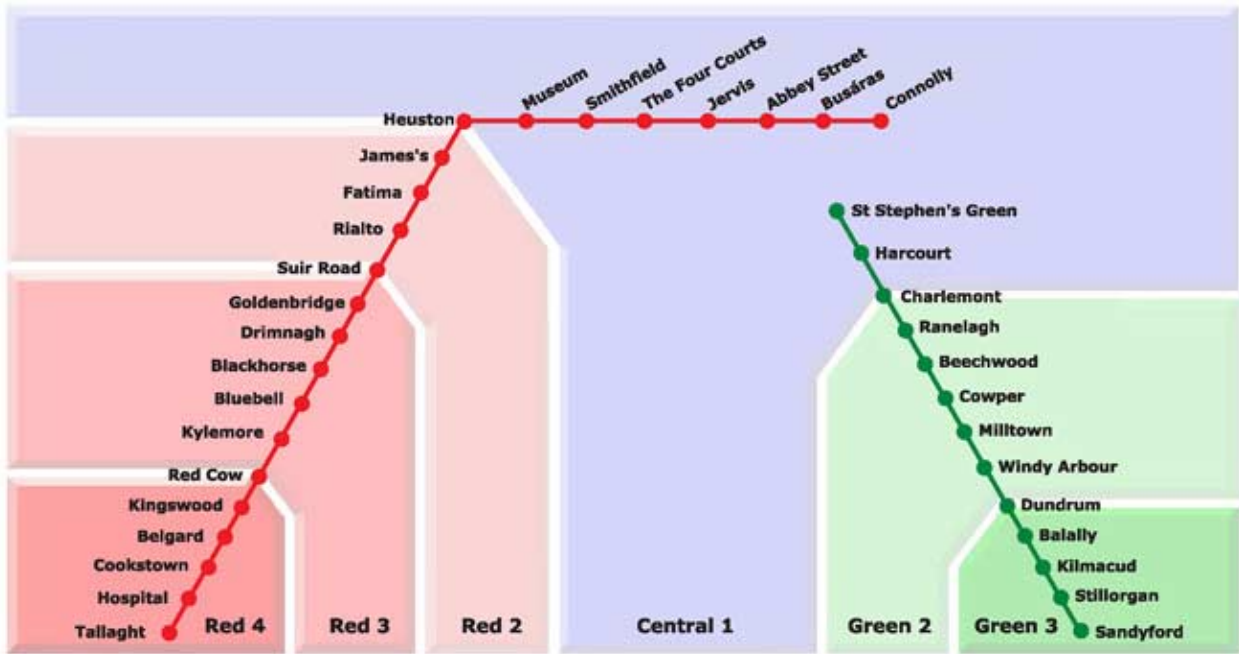

Road Map of Ireland

Dublin City Centre Map

MAP KEY:

-  DART
-  SOUTH EASTERN SUBURBAN
-  NORTHERN SUBURBAN
-  WESTERN SUBURBAN
-  KILDARE SUBURBAN
-  ROUTE 90 BUS
-  AIRLINK CONNECTION
-  AERDART CONNECTION
-  FEEDER BUS STATIONS
-  FERRY PORT
-  INTERCITY RAIL CONNECTIONS
-  NATIONAL BUS CONNECTIONS
-  DUBLIN AIRPORT

Dublin Suburban Rail

Luas Tram Route Map

Dublin City Centre Bus Service

Airport Airlink Bus Service

Dublin Airport