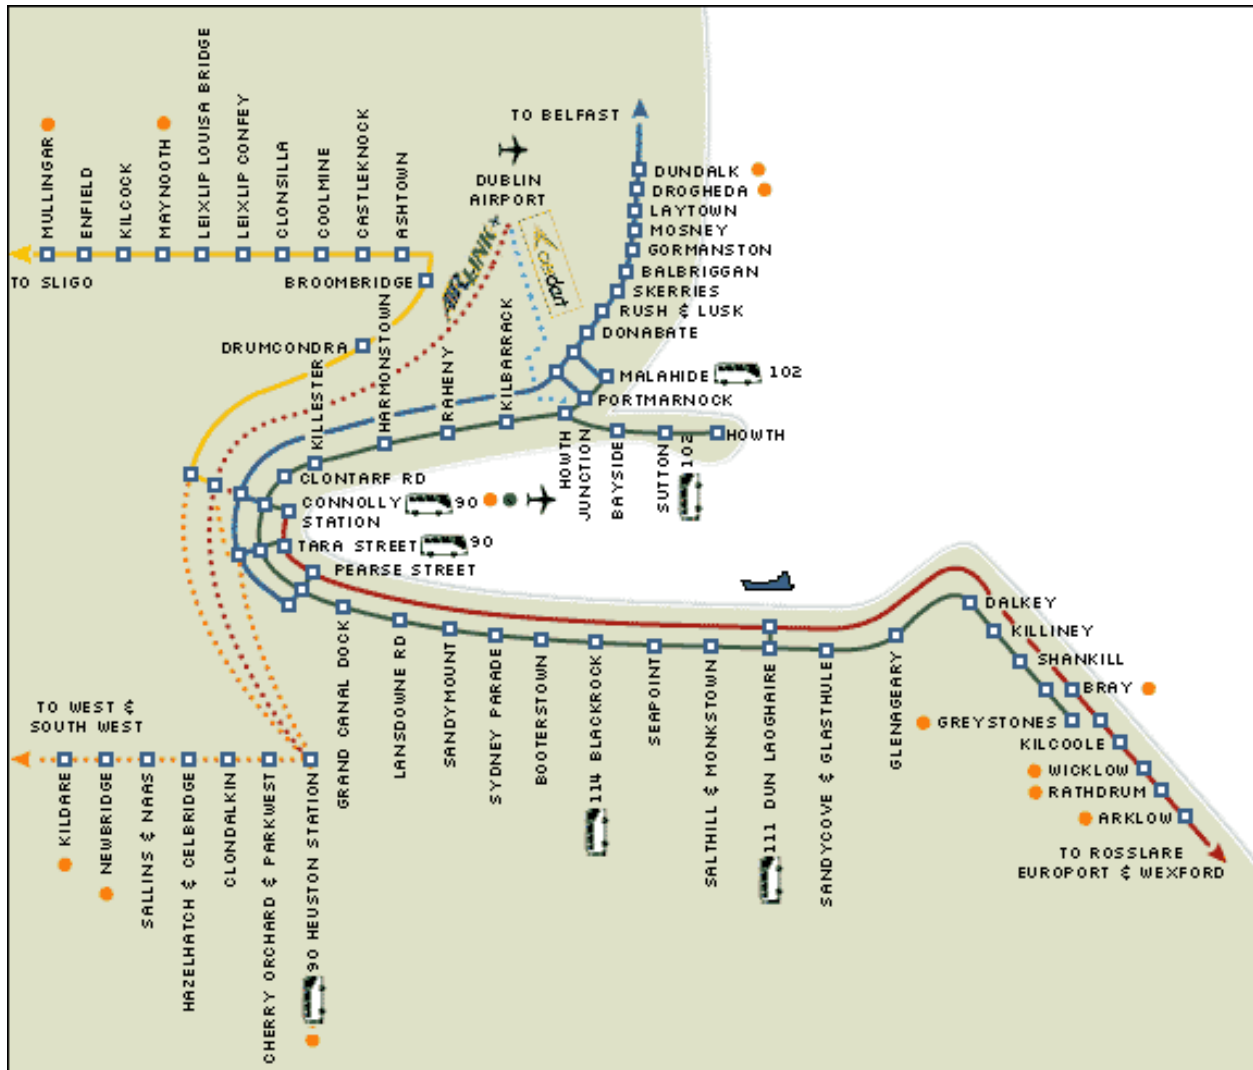

Road Map of Ireland

Dublin City Centre Map

MAP KEY:

-  DART
-  SOUTH EASTERN SUBURBAN
-  NORTHERN SUBURBAN
-  WESTERN SUBURBAN
-  KILDARE SUBURBAN
-  ROUTE 90 BUS
-  AIRLINK CONNECTION
-  AERDART CONNECTION
-  FEEDER BUS STATIONS
-  FERRY PORT
-  INTERCITY RAIL CONNECTIONS
-  NATIONAL BUS CONNECTIONS
-  DUBLIN AIRPORT

Dublin Suburban Rail

Luas Tram Route Map

Dublin City Centre Bus Service

Airport Airlink Bus Service

Dublin Airport