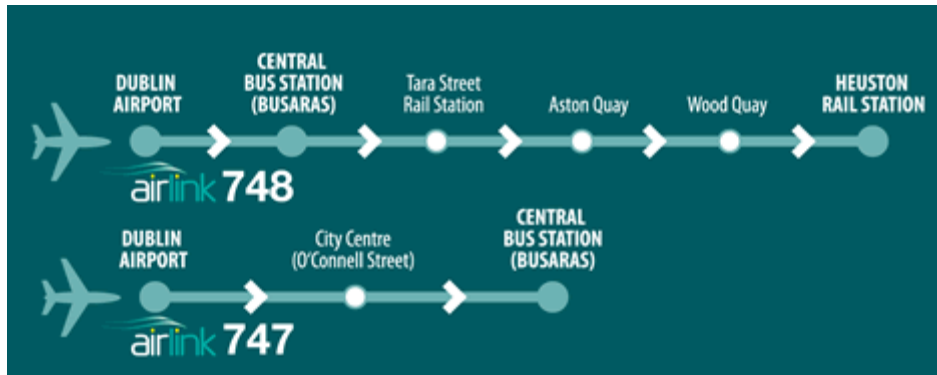

Road Map of Ireland

Dublin City Centre Map

MAP KEY:

-  DART
-  SOUTH EASTERN SUBURBAN
-  NORTHERN SUBURBAN
-  WESTERN SUBURBAN
-  KILDARE SUBURBAN
-  ROUTE 90 BUS
-  AIRLINK CONNECTION
-  AERDART CONNECTION
-  FEEDER BUS STATIONS
-  FERRY PORT
-  INTERCITY RAIL CONNECTIONS
-  NATIONAL BUS CONNECTIONS
-  DUBLIN AIRPORT

Dublin Suburban Rail

Luas Tram Route Map

Dublin City Centre Bus Service

Airport Airlink Bus Service

Dublin Airport