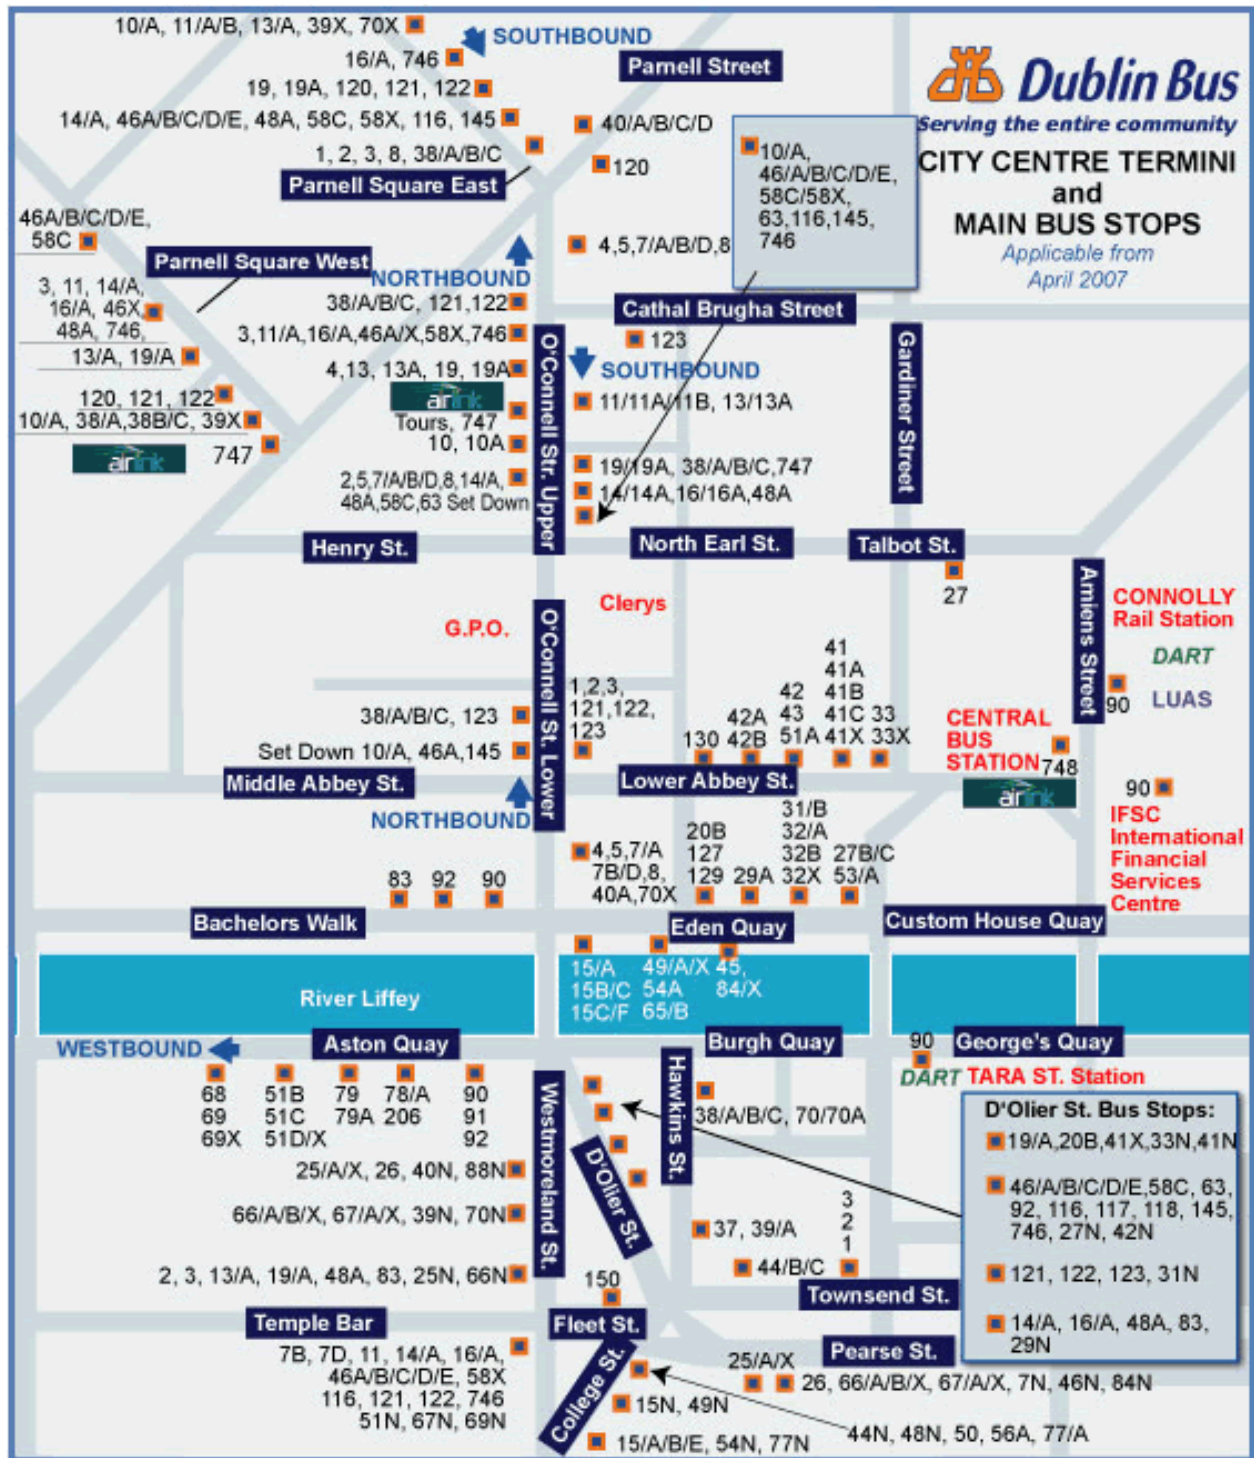

Road Map of Ireland

Dublin City Centre Map

MAP KEY:

-  DART
-  SOUTH EASTERN SUBURBAN
-  NORTHERN SUBURBAN
-  WESTERN SUBURBAN
-  KILDARE SUBURBAN
-  ROUTE 90 BUS
-  AIRLINK CONNECTION
-  AERDART CONNECTION
-  FEEDER BUS STATIONS
-  FERRY PORT
-  INTERCITY RAIL CONNECTIONS
-  NATIONAL BUS CONNECTIONS
-  DUBLIN AIRPORT

Dublin Suburban Rail

Luas Tram Route Map

Dublin City Centre Bus Service

Airport Airlink Bus Service

Dublin Airport