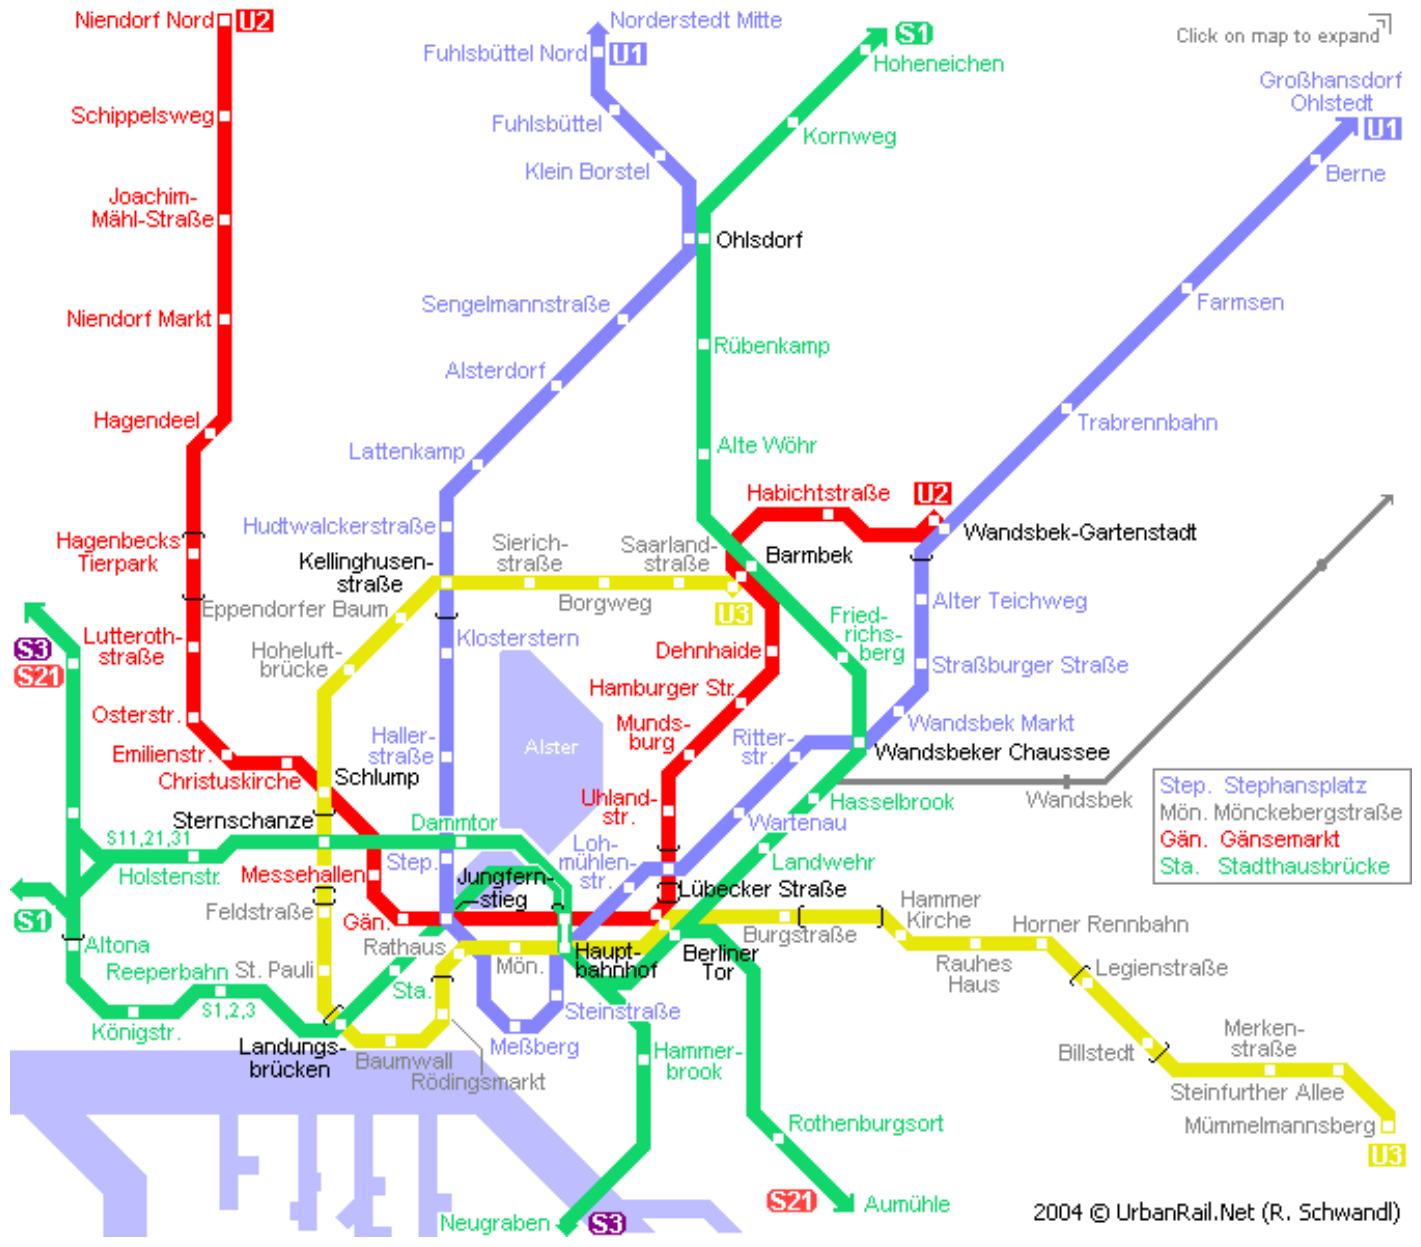

City of Hamburg

City of Hamburg

HAMBURG

- U-Bahn
- S-Bahn
- Single track section
- AKN line
- DB line

2004 © UrbanRail.Net (R. Schwand)

Hamburg U-Bahn and S-Bahn

Hamburg U-Bahn and S-Bahn