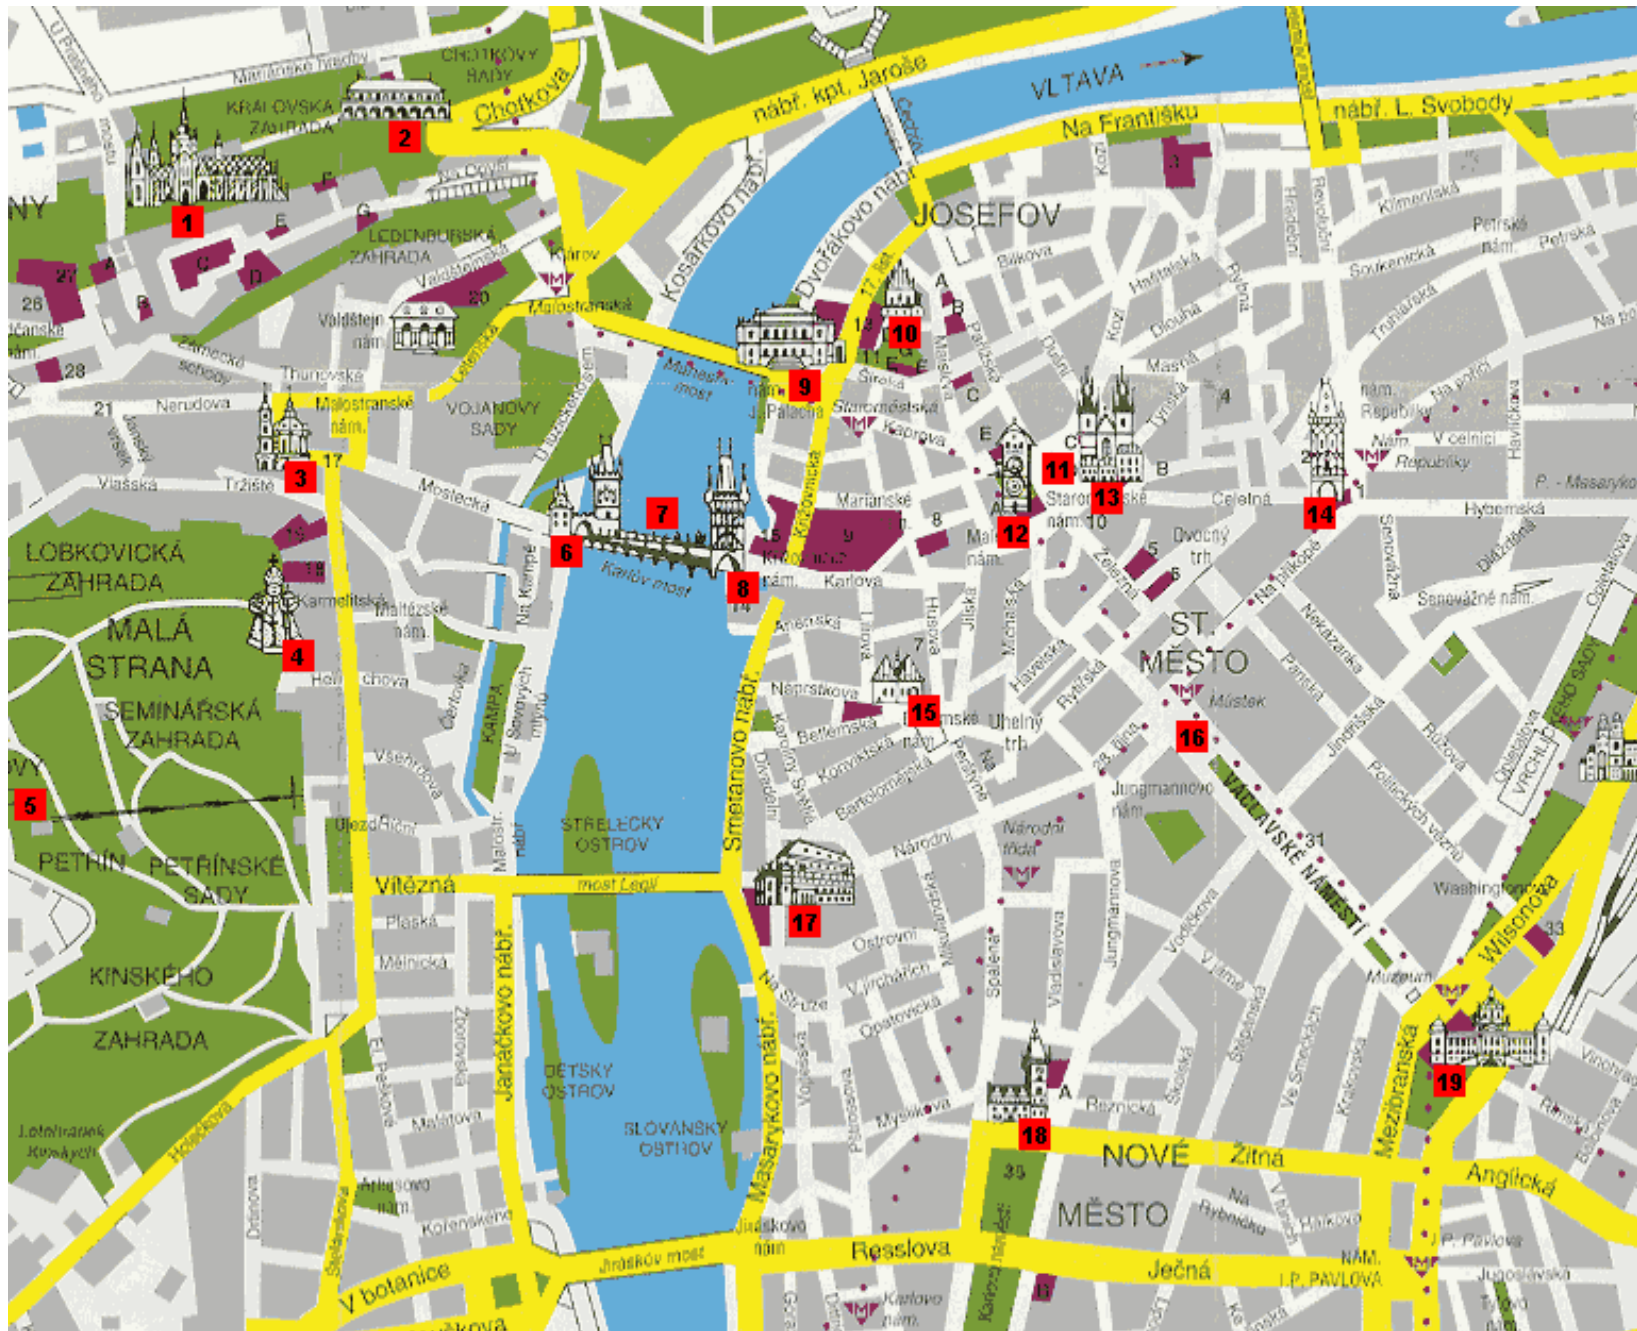

Prague Area Map

Prague City Center

Prague

Prague

Inner Prague

Prague Subway