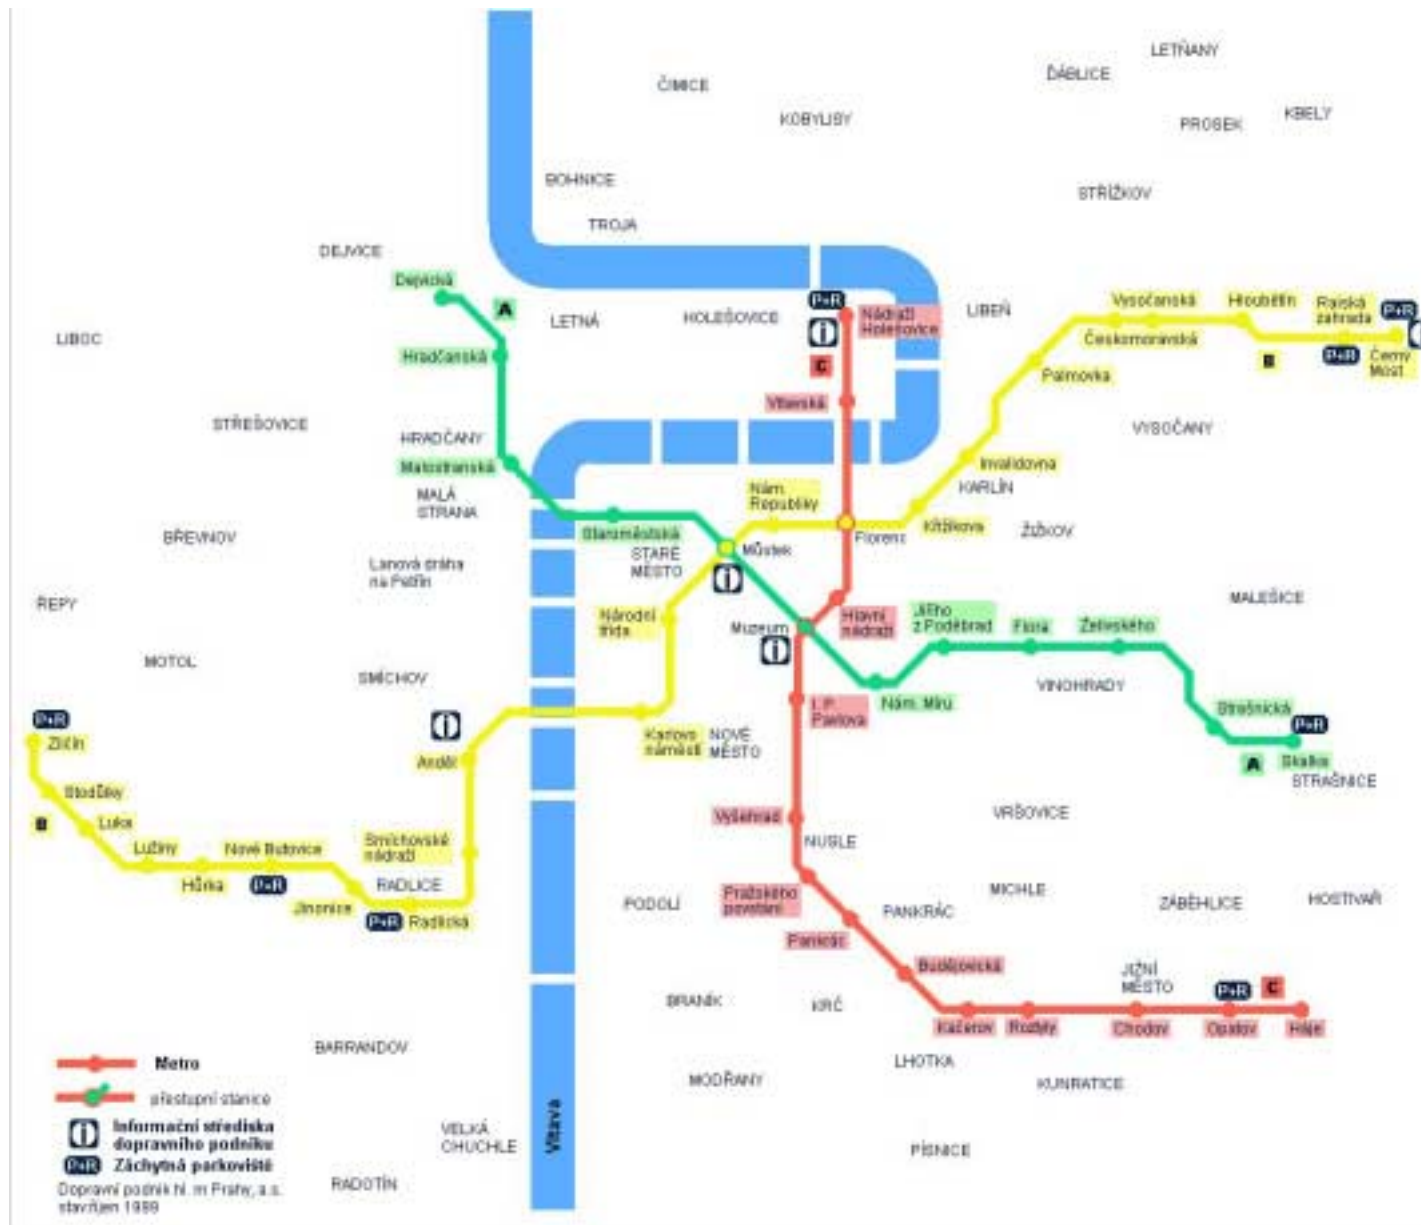

Prague Area Map

Prague City Center

Prague

Prague

Inner Prague

Prague Subway