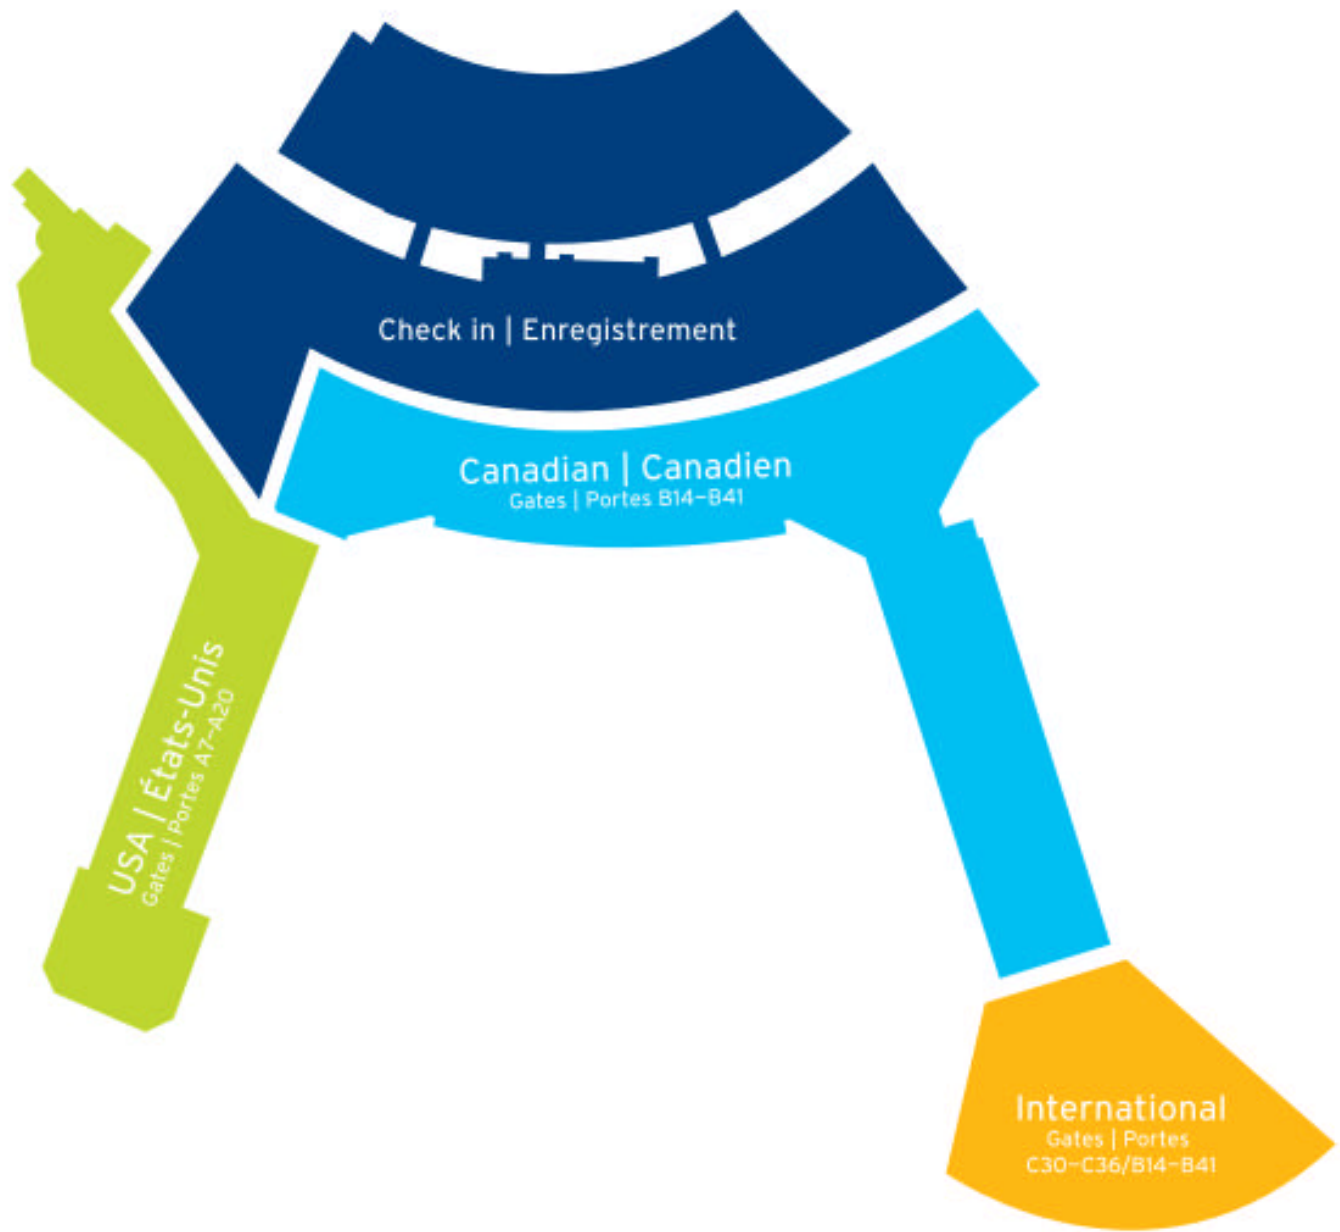

Pearson International Airport, Toronto, Ontario, Canada

Terminal 1

Pearson International Airport, Toronto, Ontario, Canada

Terminal 3

Operating Carriers: AC | AV | BR | CM | ET | LH | LO | MS | OS | TK | UA | US

STAR ALLIANCE MEMBERS – KEY TO MAP SYMBOLS

Lounges

Locations

Pearson International Airport, Toronto, Ontario, Canada

Pearson International Airport and Toronto Area
Toronto, Ontario, Canada