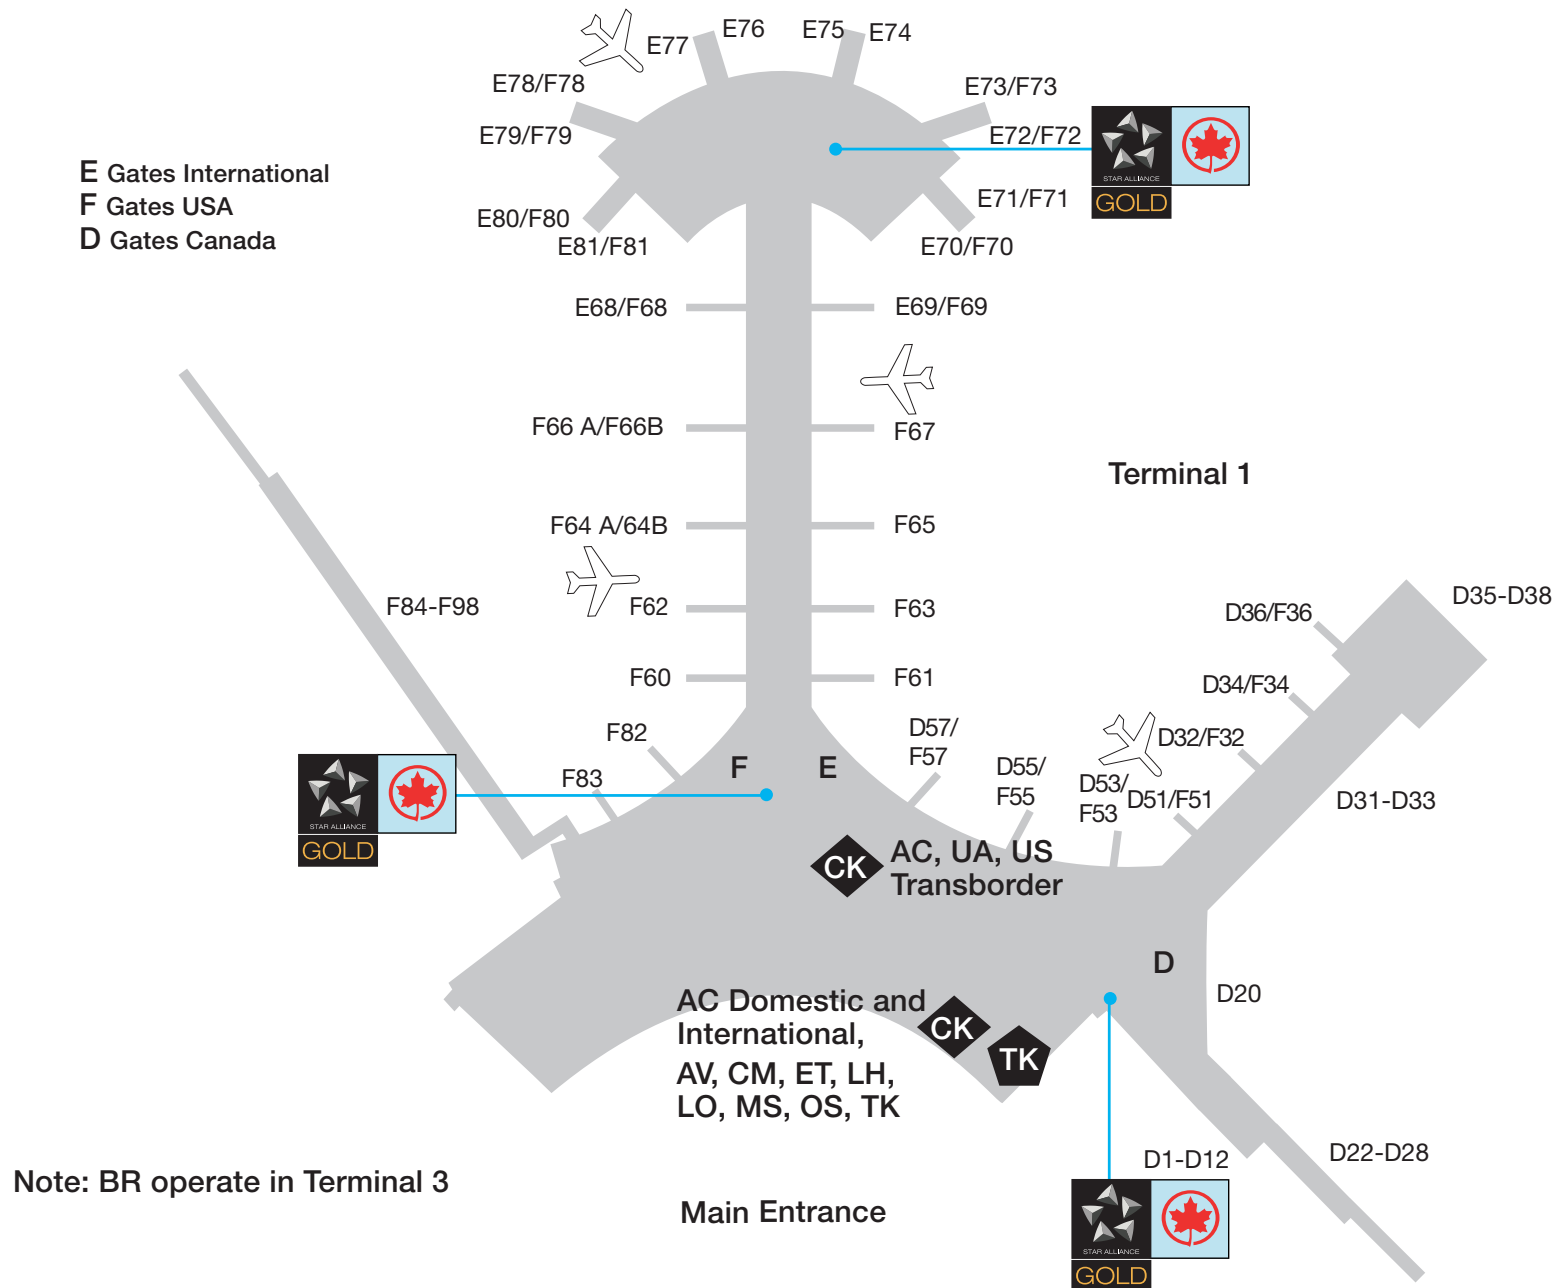

Pearson International Airport, Toronto, Ontario, Canada

Terminal 1

Pearson International Airport, Toronto, Ontario, Canada

Terminal 3

Operating Carriers: AC | AV | BR | CM | ET | LH | LO | MS | OS | TK | UA | US

STAR ALLIANCE MEMBERS – KEY TO MAP SYMBOLS

Lounges

Locations

Pearson International Airport, Toronto, Ontario, Canada

Pearson International Airport and Toronto Area
Toronto, Ontario, Canada