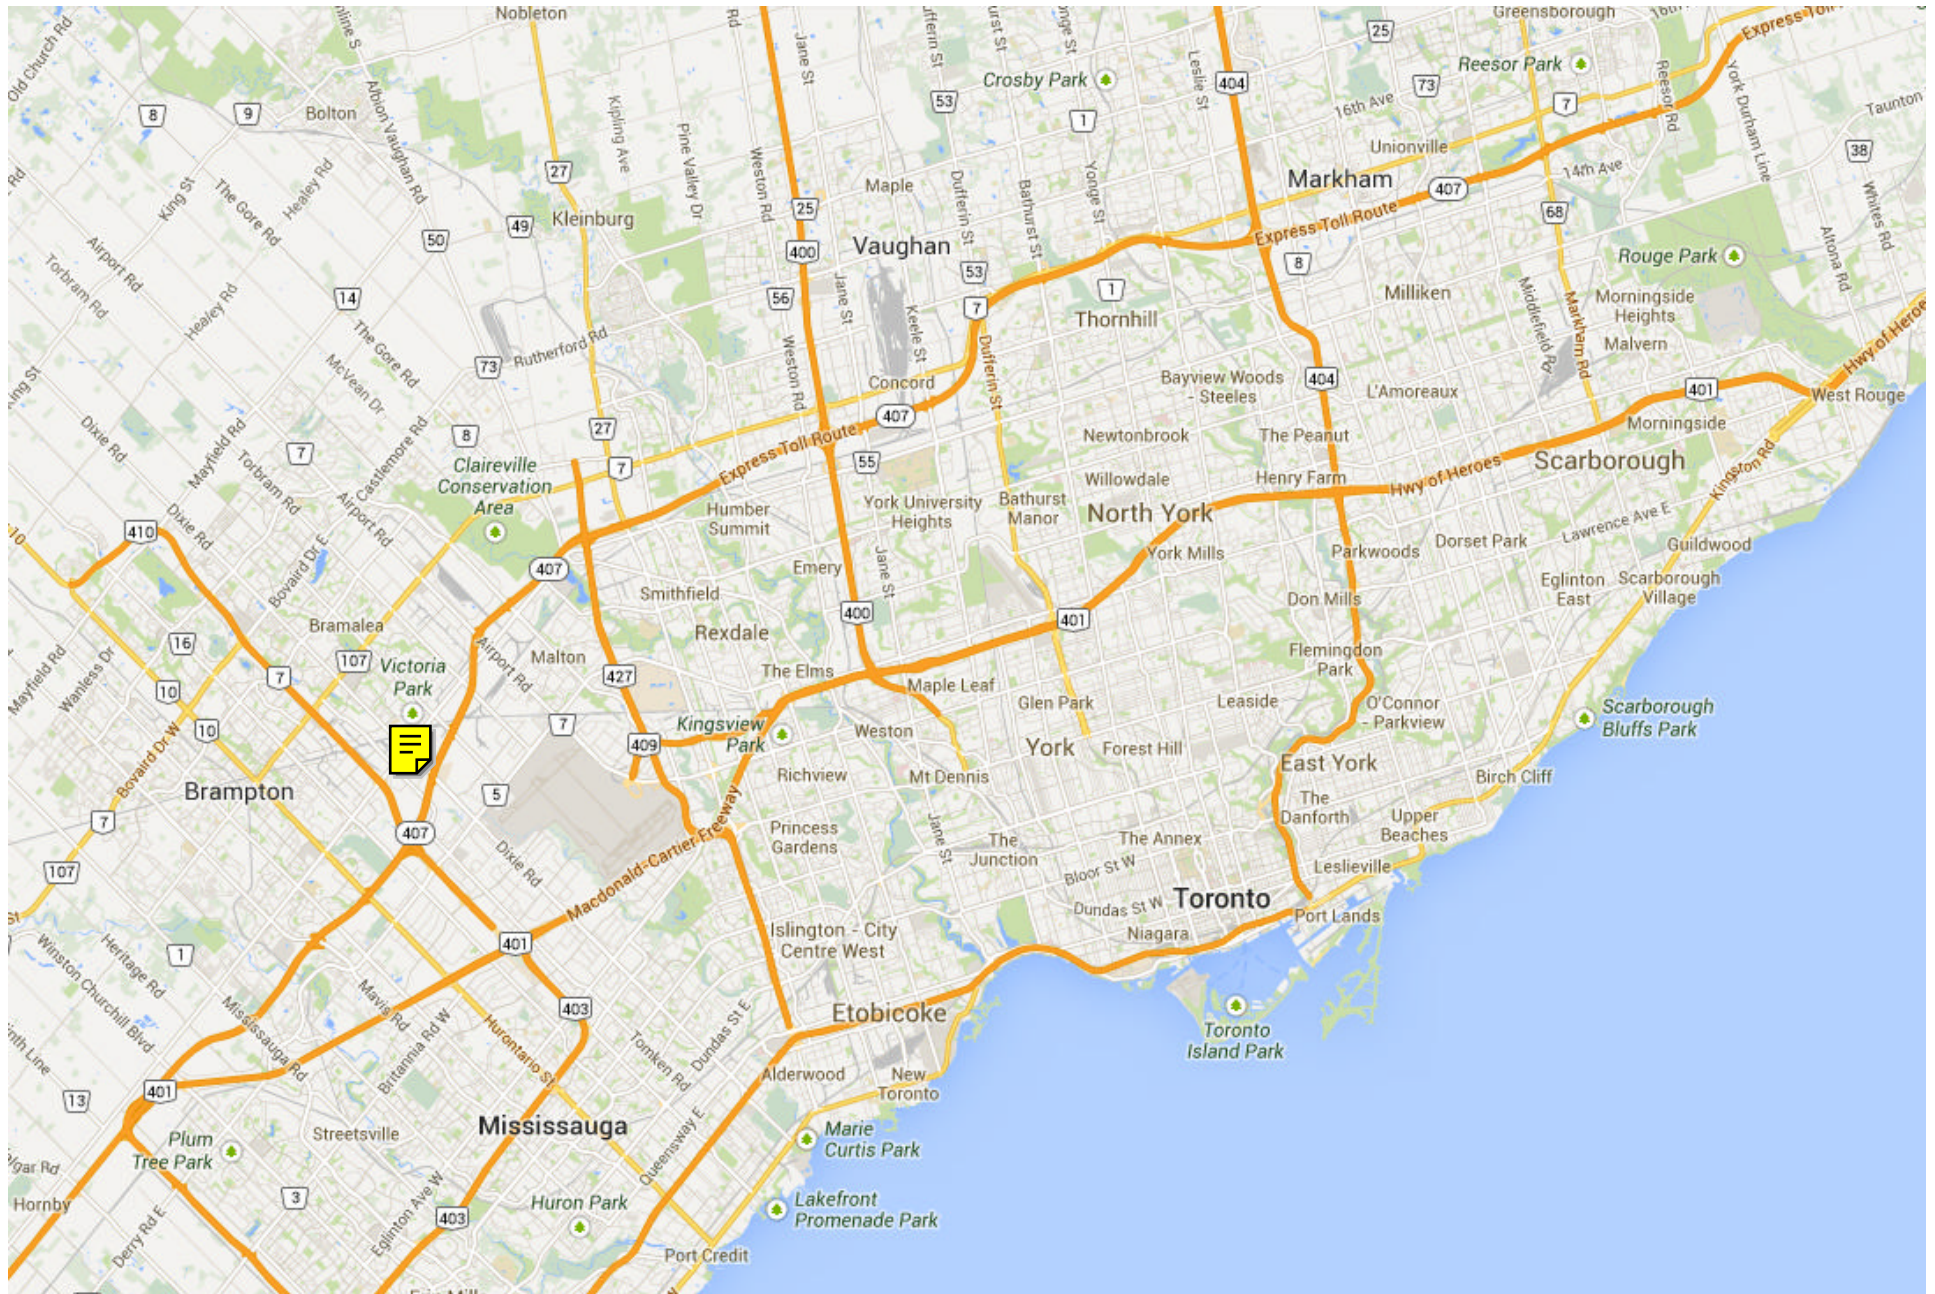

Pearson International Airport, Toronto, Ontario, Canada

Terminal 1

Pearson International Airport, Toronto, Ontario, Canada

Terminal 3

Operating Carriers: AC | AV | BR | CM | ET | LH | LO | MS | OS | TK | UA | US

STAR ALLIANCE MEMBERS – KEY TO MAP SYMBOLS

Lounges

Locations

Pearson International Airport, Toronto, Ontario, Canada

Pearson International Airport and Toronto Area
Toronto, Ontario, Canada