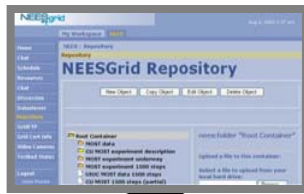

Tool

High  
Level  
Service

High  
Level  
Service

Low  
Level  
Service

Low  
Level  
Service

# Sakai Compliant Framework

JSR  
168

Presentation  
JSP

Tool  
Logic  
(JAVA)

Services

PORTAL

Framework  
CSS

Generic  
Framework  
XSLT