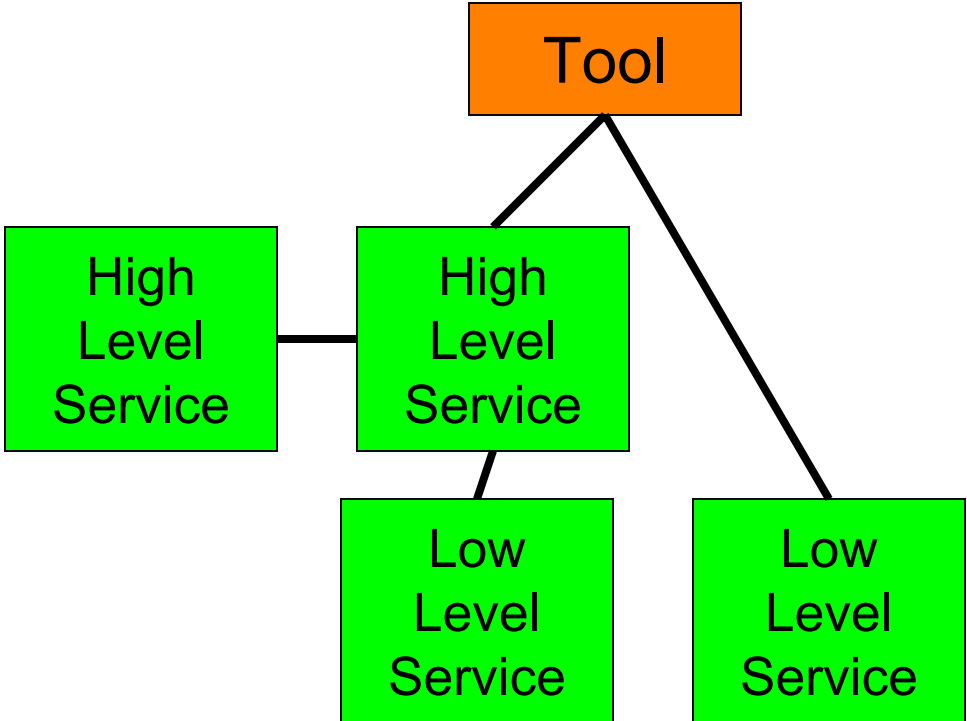

# OKI "SandBox"

PORTAL

Tool I

Tool S

Federated DR API

Local DR API

DSpace DR API

Federated AUTHZ

DB

Local AUTHZ

Roles AUTHZ

PeopleSoft AUTHZ

DB

Roles

PeopleSoft

DSpace

Tool

High  
Level  
Service

High  
Level  
Service

Low  
Level  
Service

Low  
Level  
Service